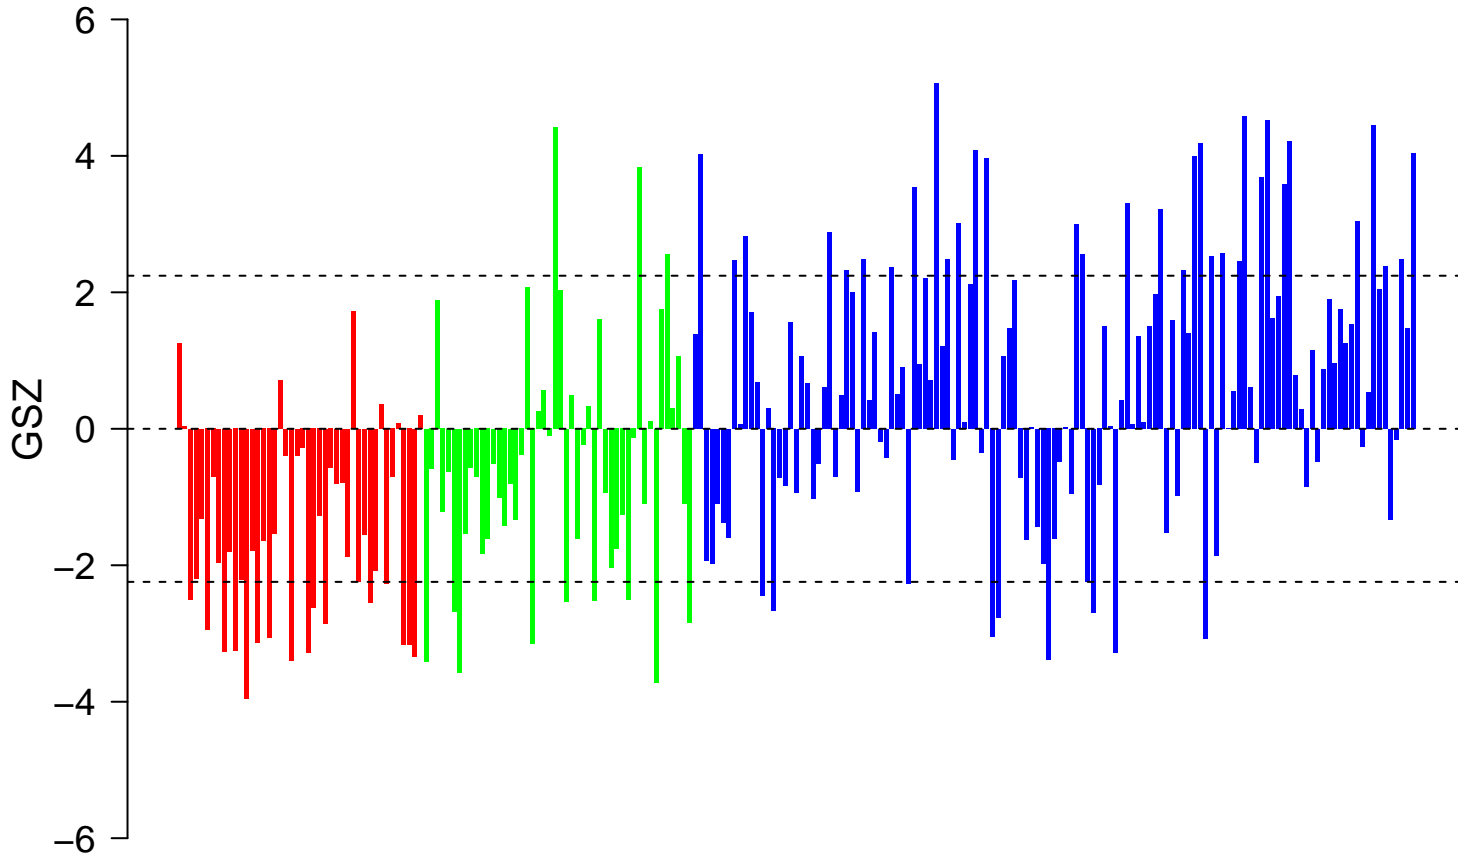

DELACROIX_RAR_TARGETS_UP

DELACROIX_RAR_TARGETS_UP

■ on
■ -
□ off

DELACROIX_RAR_TARGETS_UP