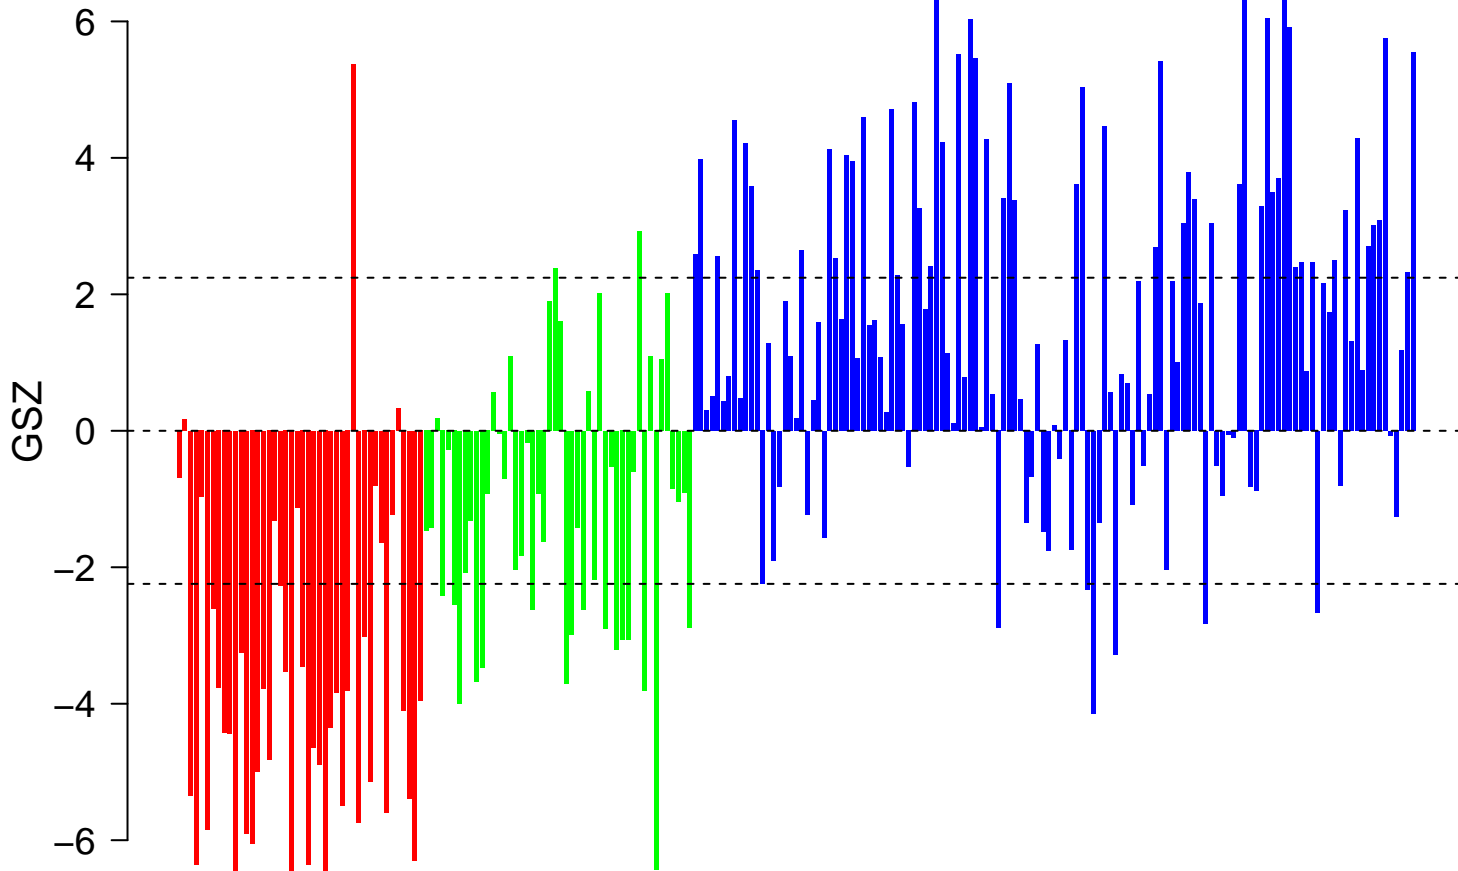

DAUER_STAT3_TARGETS_UP

DAUER_STAT3_TARGETS_UP

■ on
■ -
□ off

DAUER_STAT3_TARGETS_UP