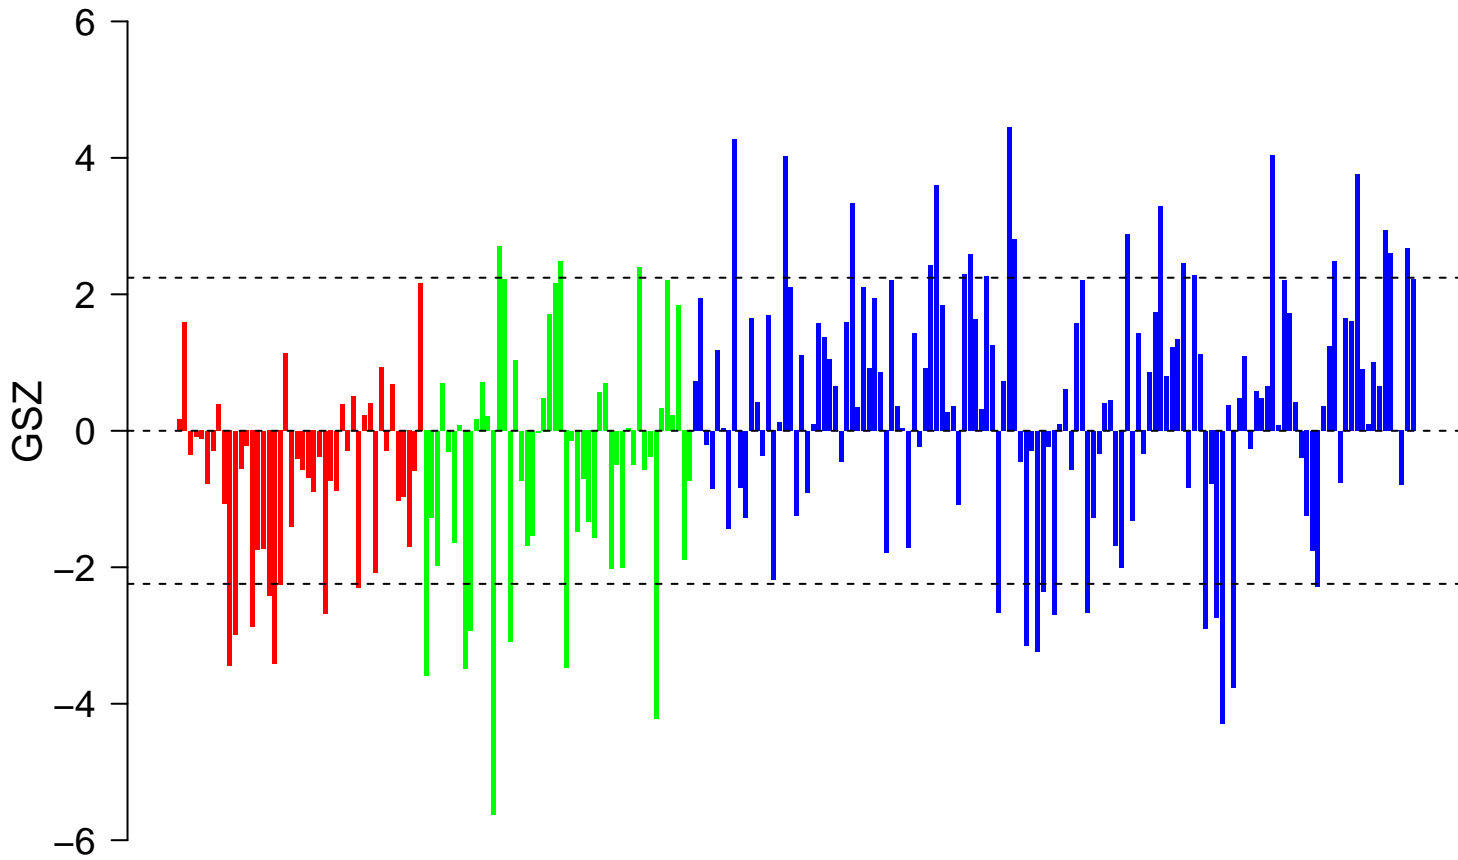

DARWICHE_SQUAMOUS_CELL_CARCINOMA_UP

DARWICHE_SQUAMOUS_CELL_CARCINOMA_UP

■ on
■ -
□ off

DARWICHE_SQUAMOUS_CELL_CARCINOMA_UP