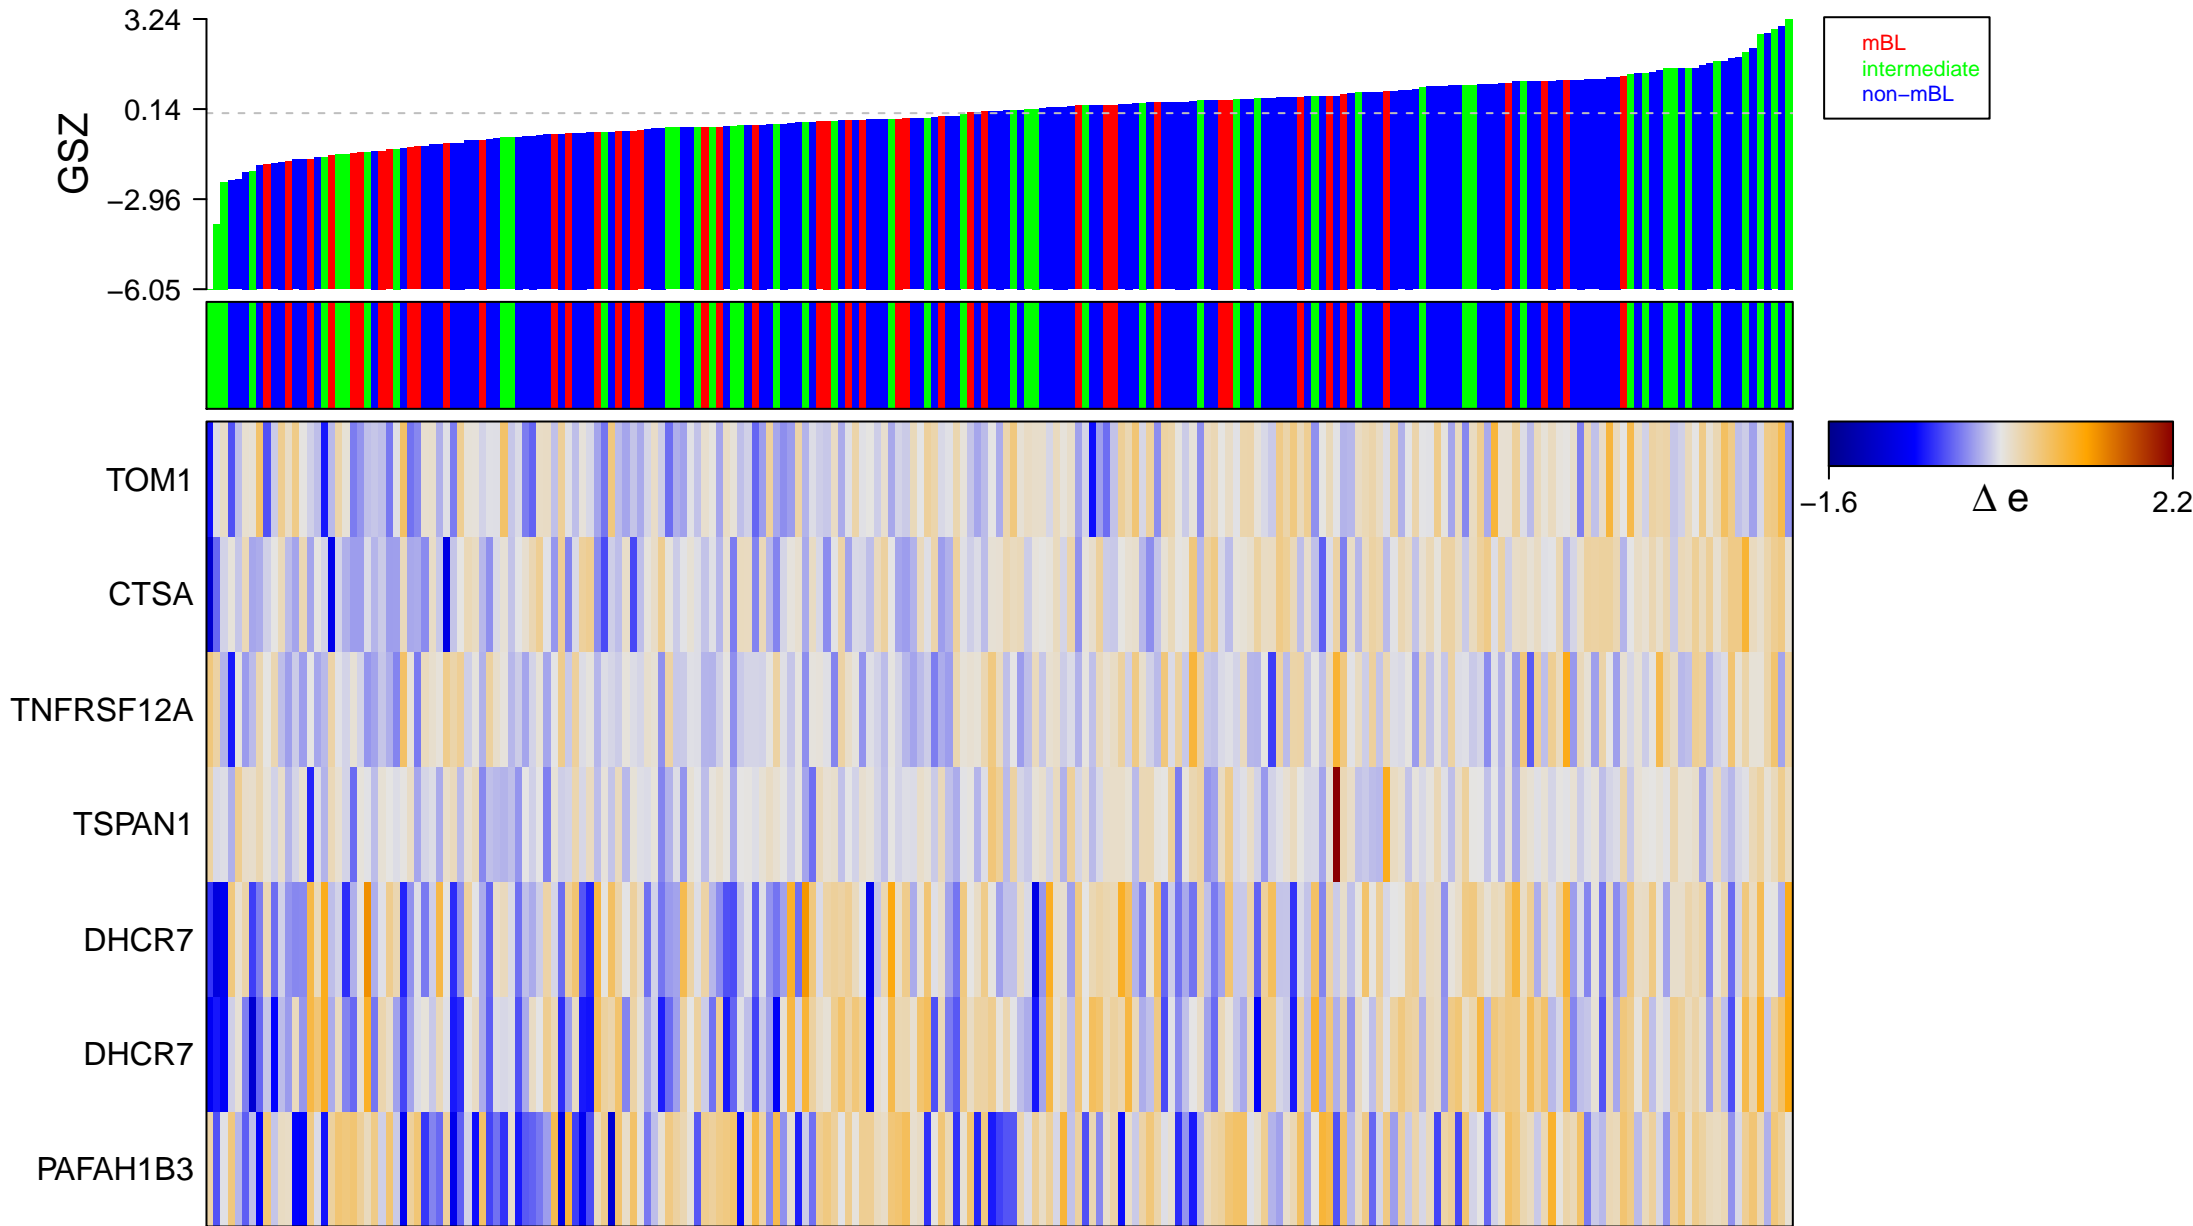

# CREIGHTON\_AKT1\_SIGNALING\_VIA\_MTOR\_DN

# CREIGHTON\_AKT1\_SIGNALING\_VIA\_MTOR\_DN

■ on  
■ -  
□ off