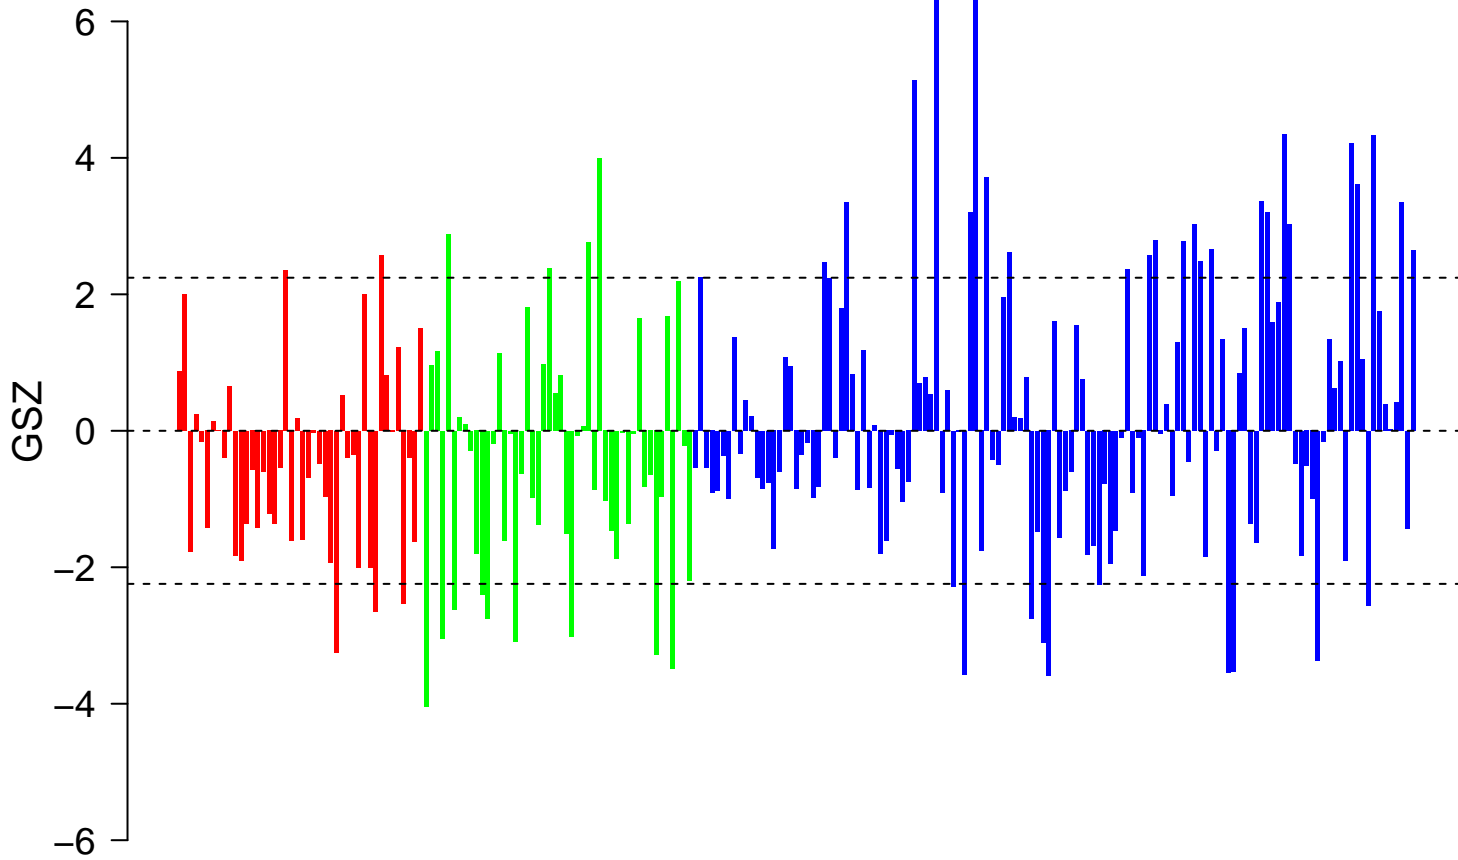

COWLING_MYCN_TARGETS

COWLING_MYCN_TARGETS

■ on
■ -
□ off

COWLING_MYCN_TARGETS