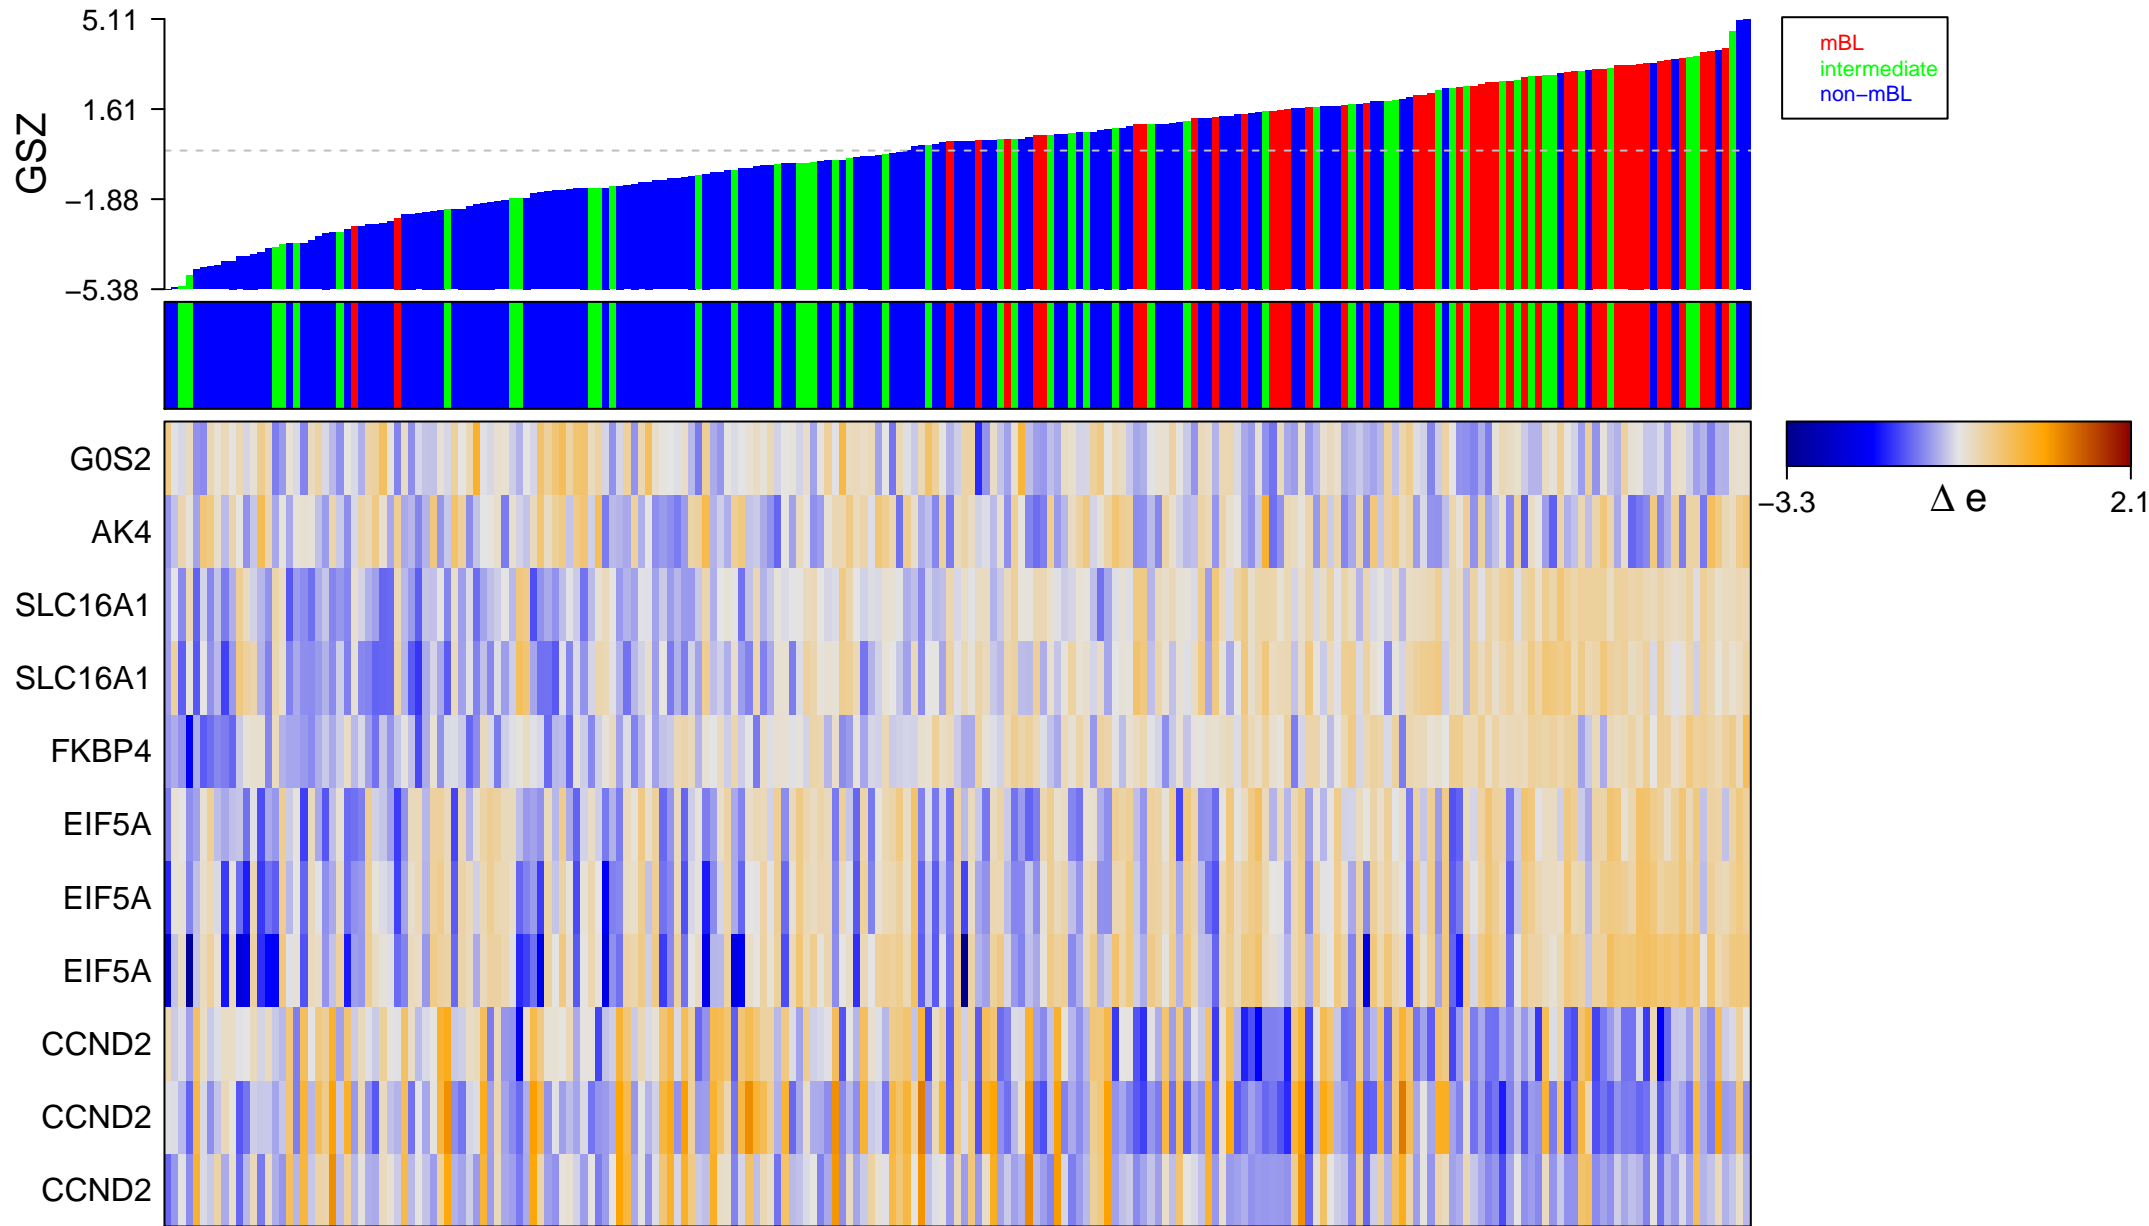

COLLER_MYC_TARGETS_UP

COLLER_MYC_TARGETS_UP

■ on
■ -
□ off

COLLER_MYC_TARGETS_UP