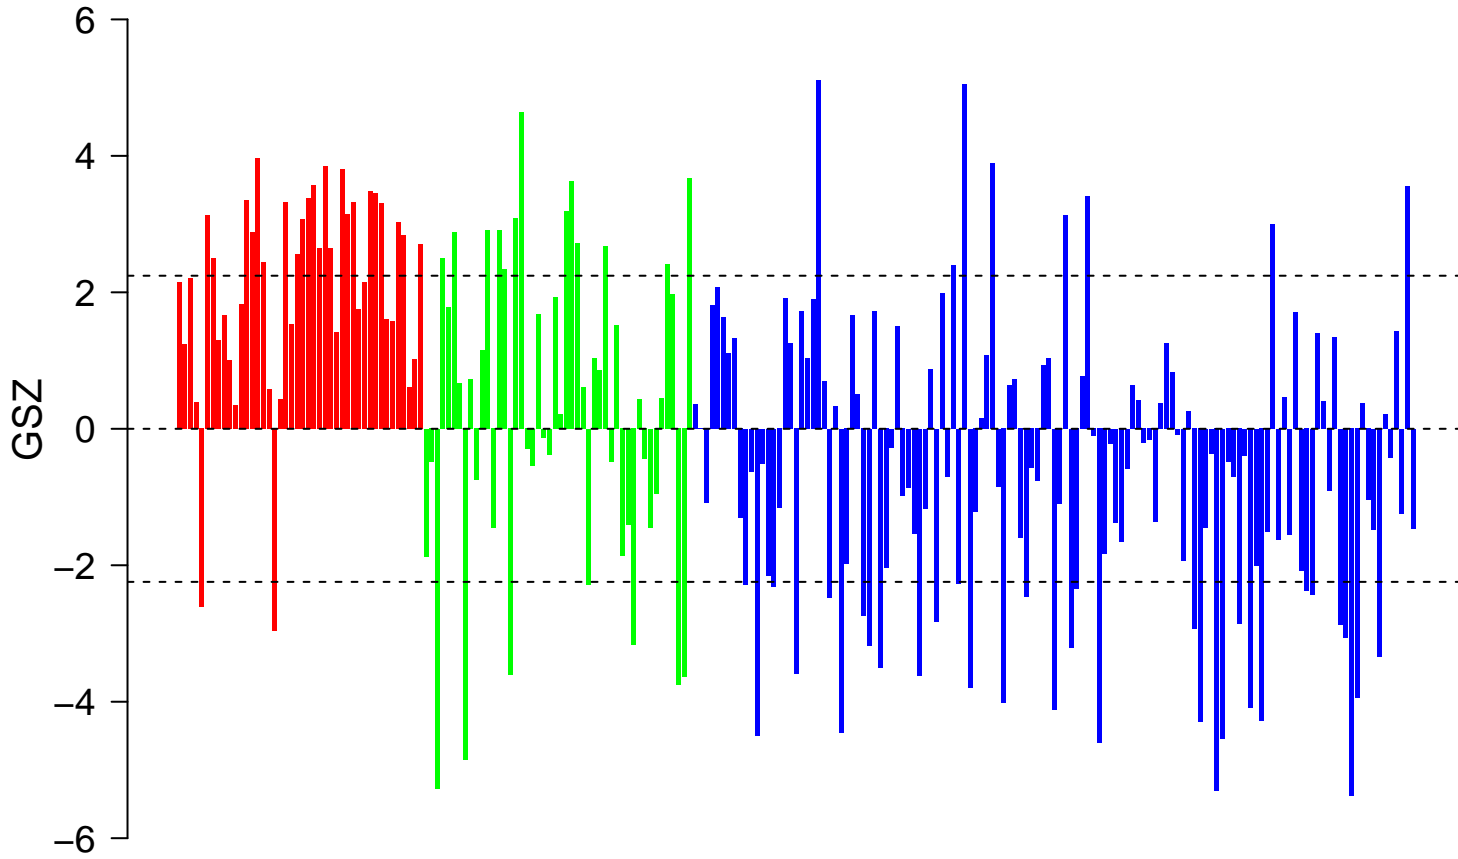

COLLER_MYC_TARGETS_UP

COLLER_MYC_TARGETS_UP

■ on
■ -
□ off

COLLER_MYC_TARGETS_UP