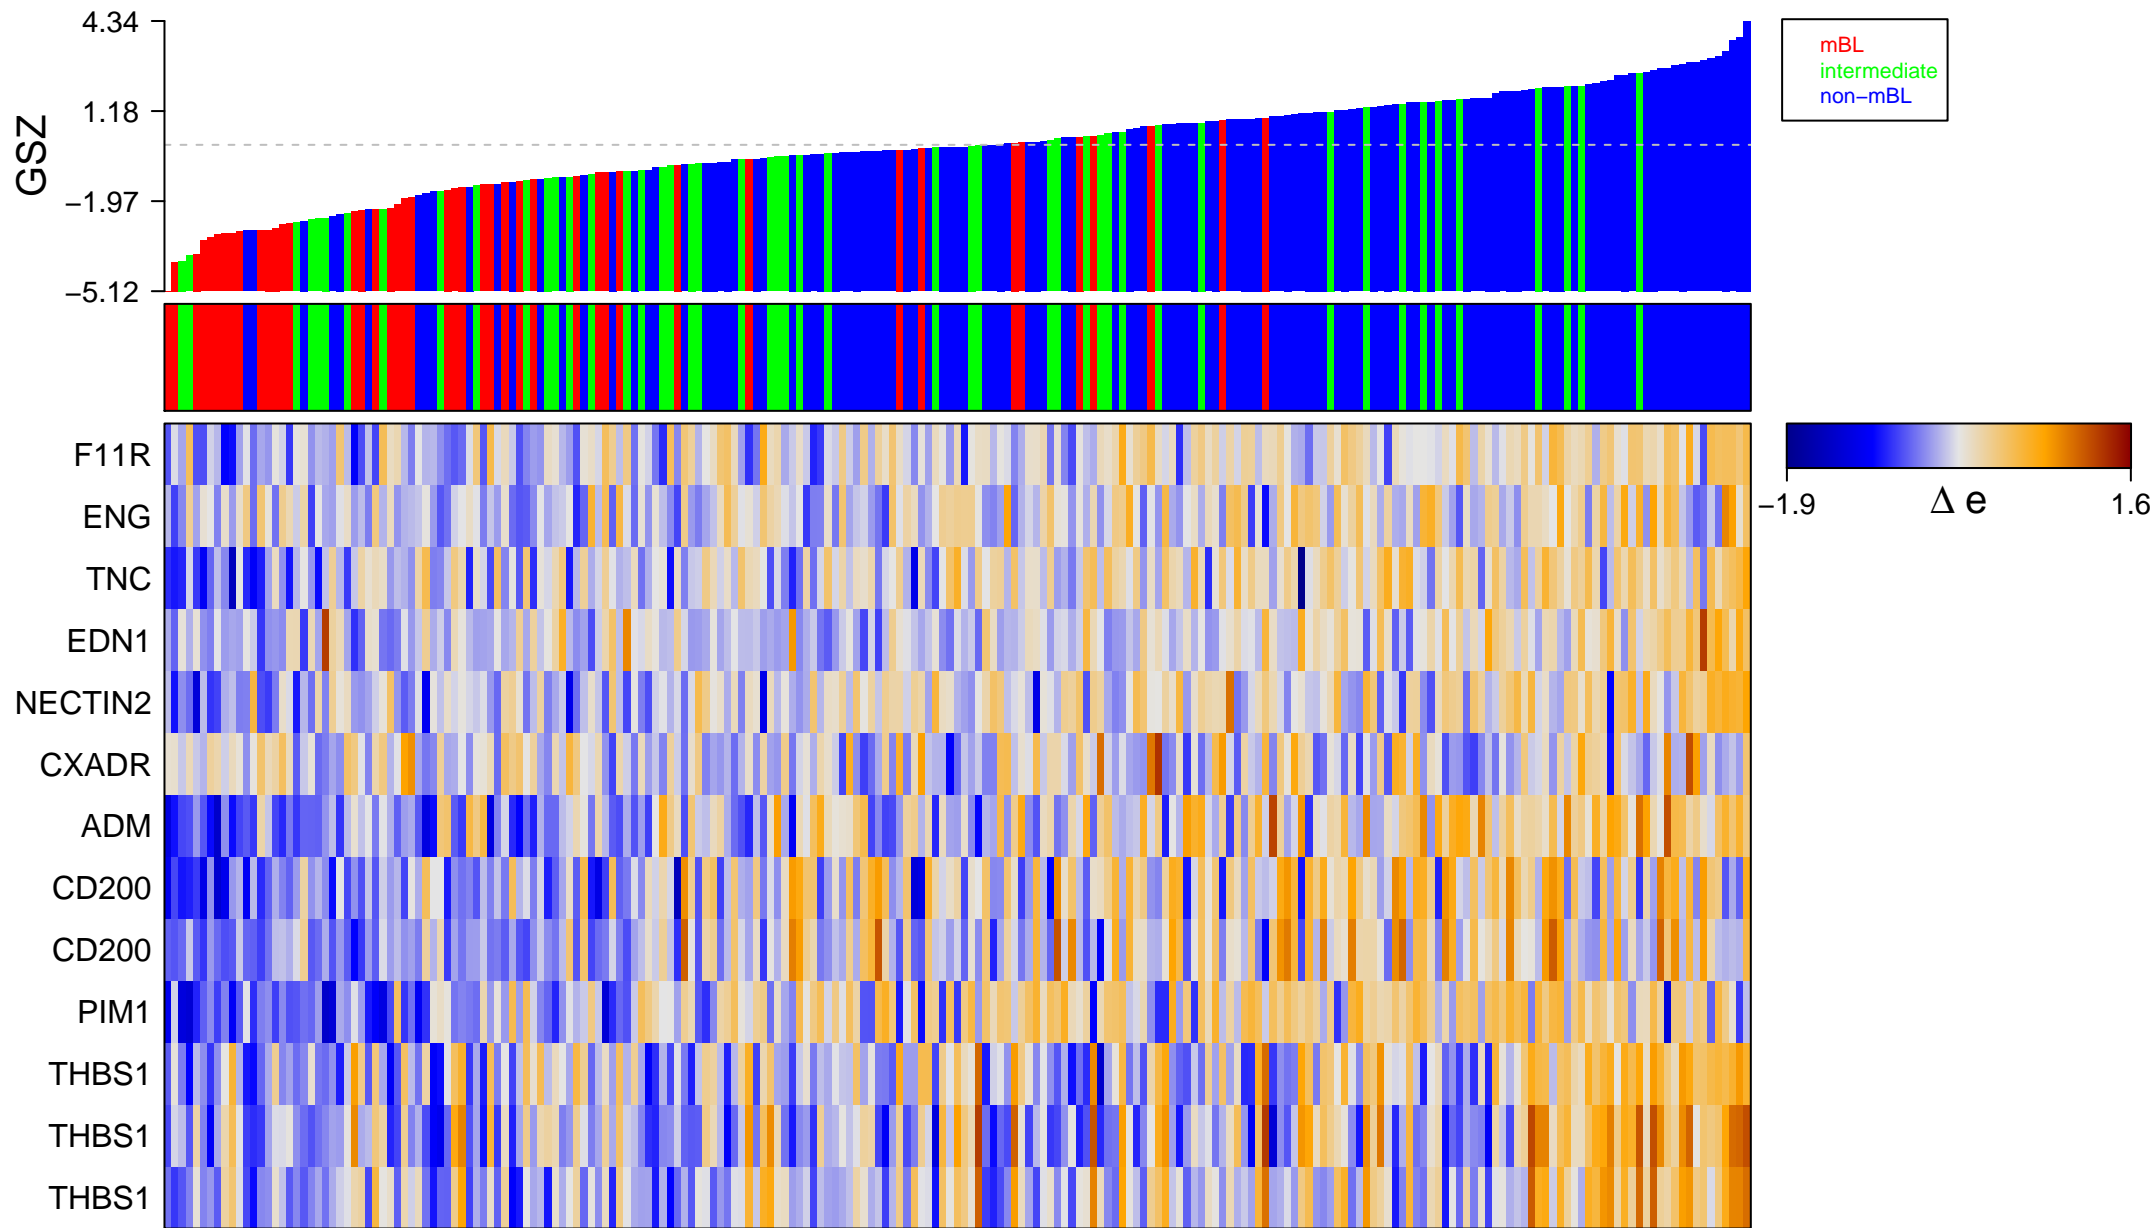

CLASPER_LYMPHATIC_VESSELS_DURING_METASTASIS_UP

CLASPER_LYMPHATIC_VESSELS_DURING_METASTASIS_UP

■ on
■ -
□ off

CLASPER_LYMPHATIC_VESSELS_DURING_METASTASIS_UP