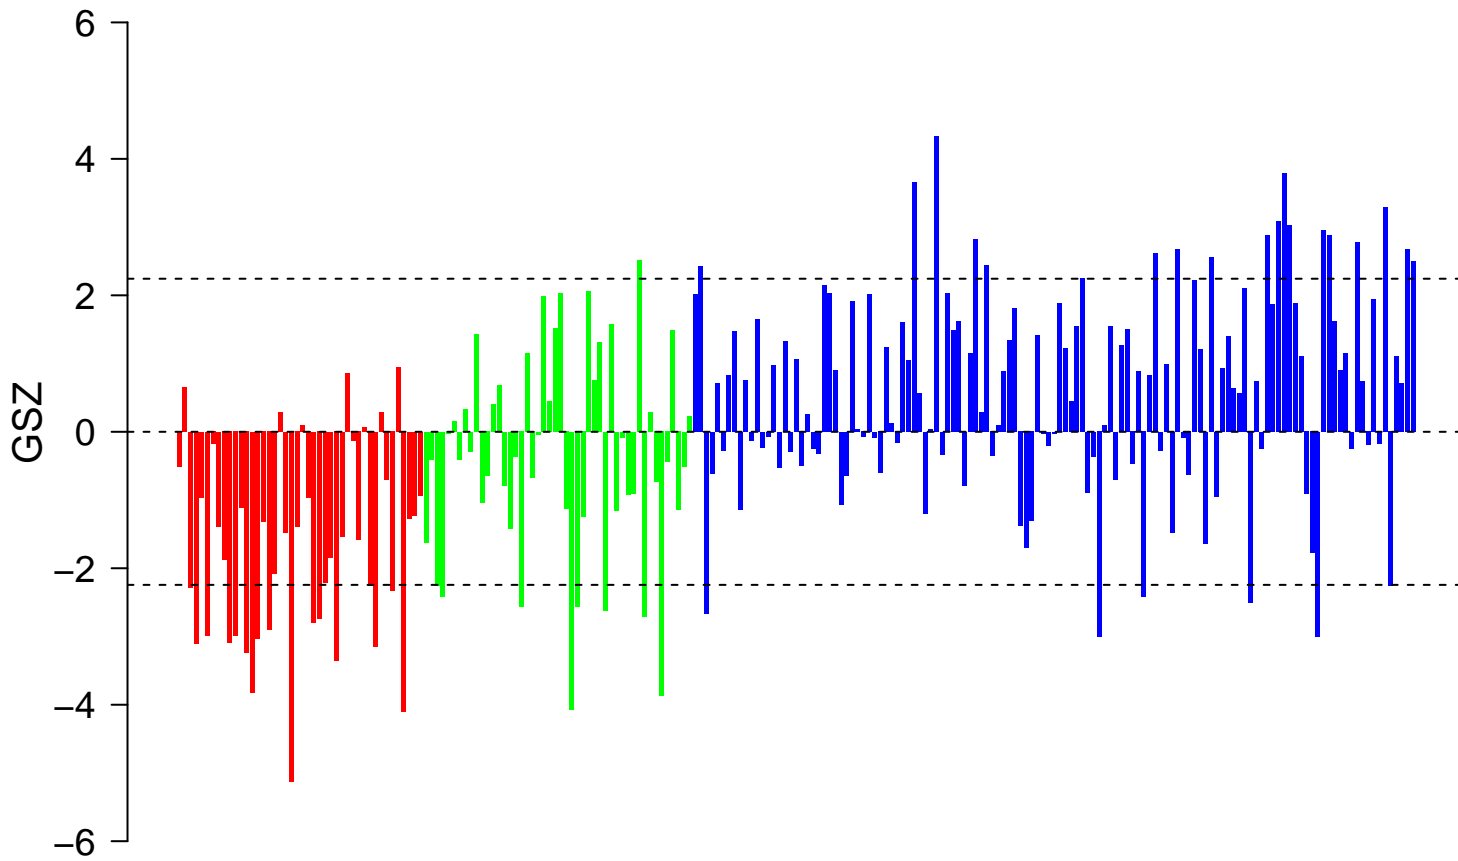

CLASPER_LYMPHATIC_VESSELS_DURING_METASTASIS_UP

CLASPER_LYMPHATIC_VESSELS_DURING_METASTASIS_UP

■ on
■ -
□ off

CLASPER_LYMPHATIC_VESSELS_DURING_METASTASIS_UP