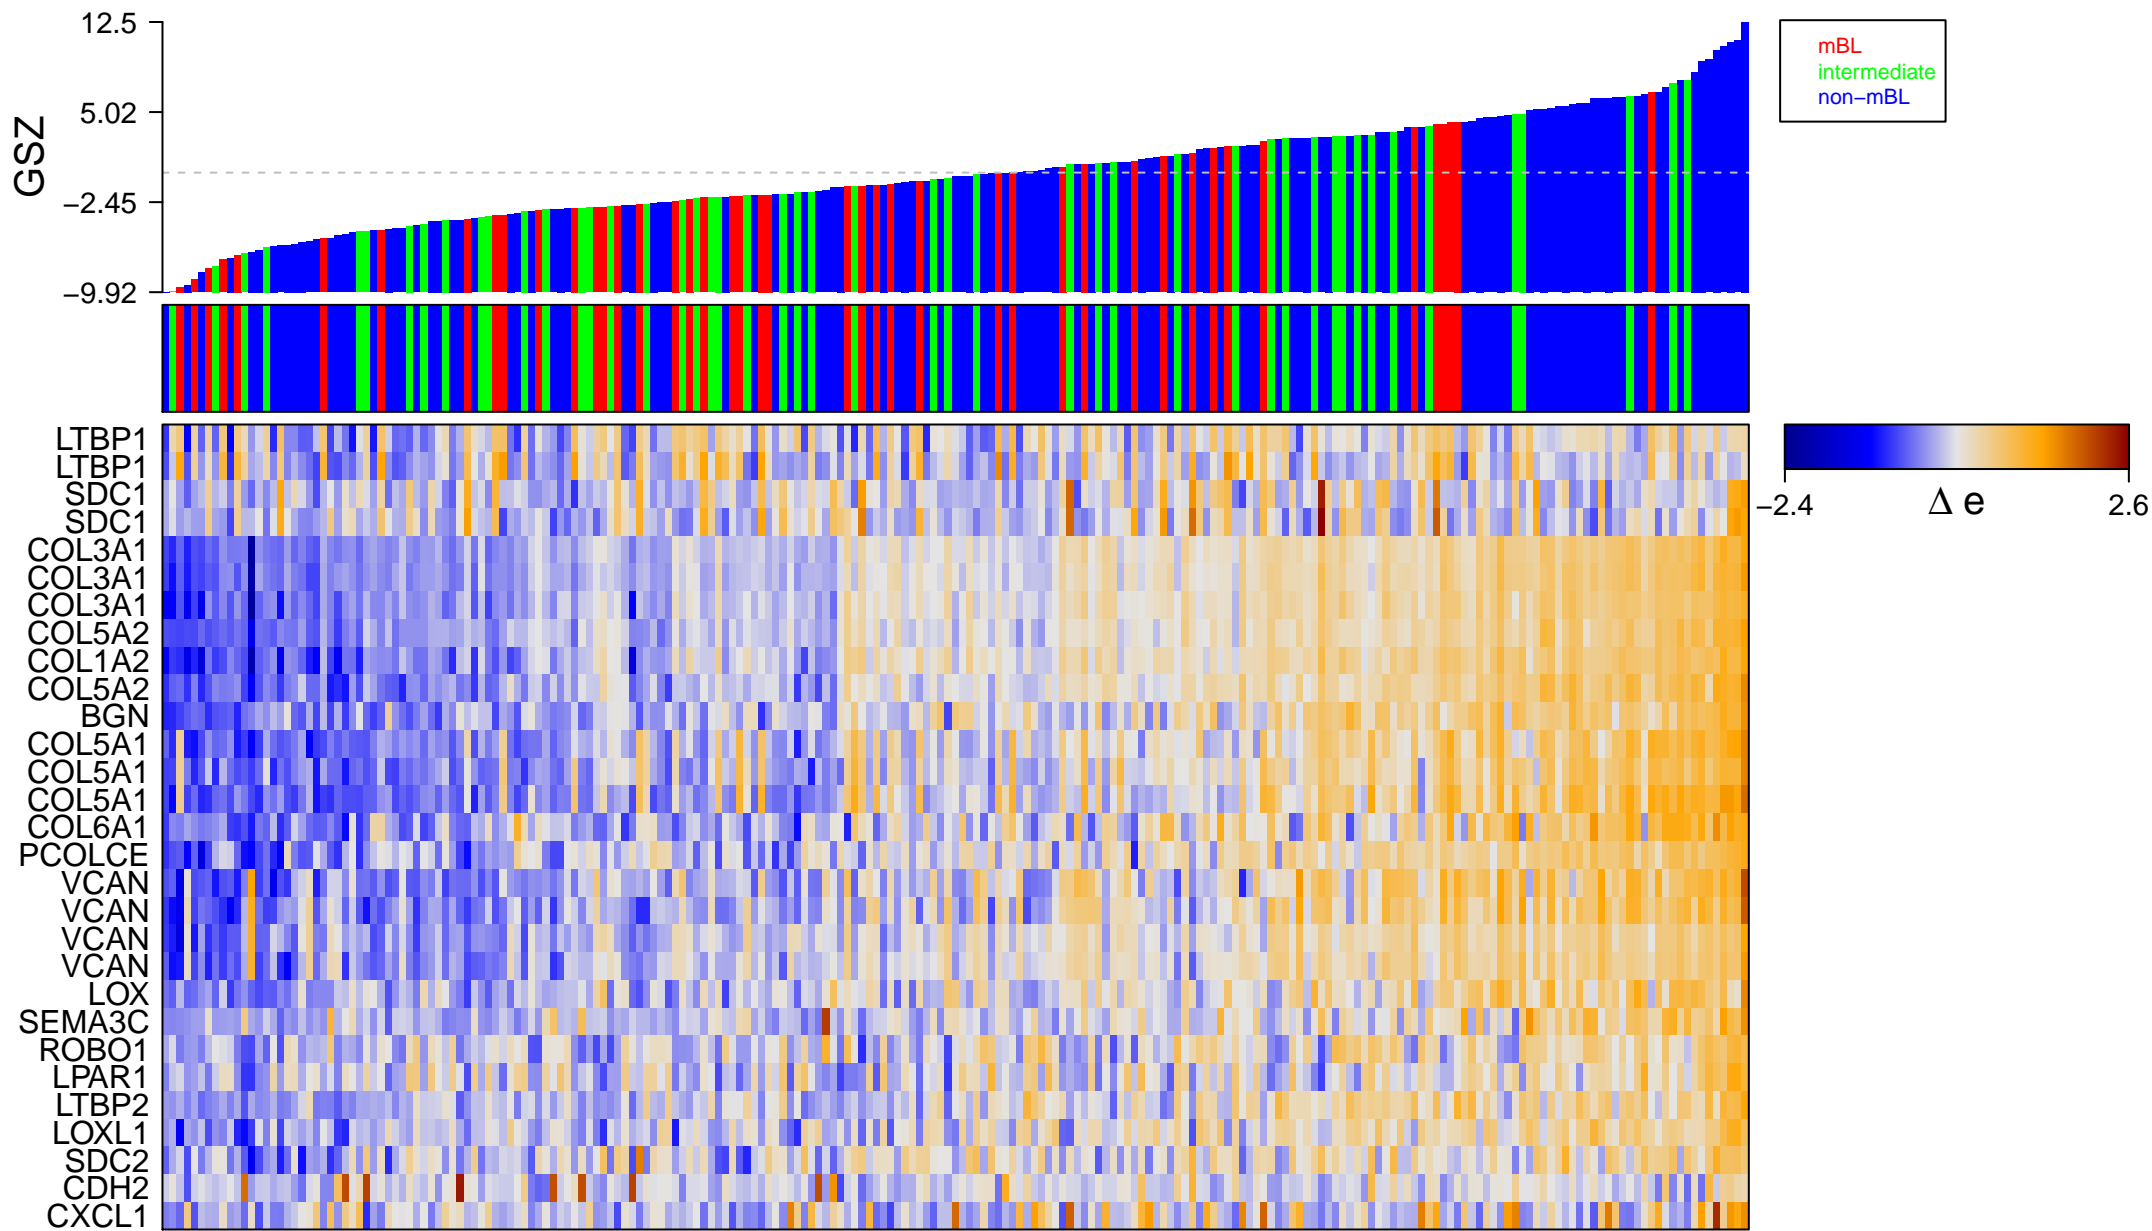

CLASPER_LYMPHATIC_VESSELS_DURING_METASTASIS_DN

CLASPER_LYMPHATIC_VESSELS_DURING_METASTASIS_DN

■ on
■ -
□ off

CLASPER_LYMPHATIC_VESSELS_DURING_METASTASIS_DN