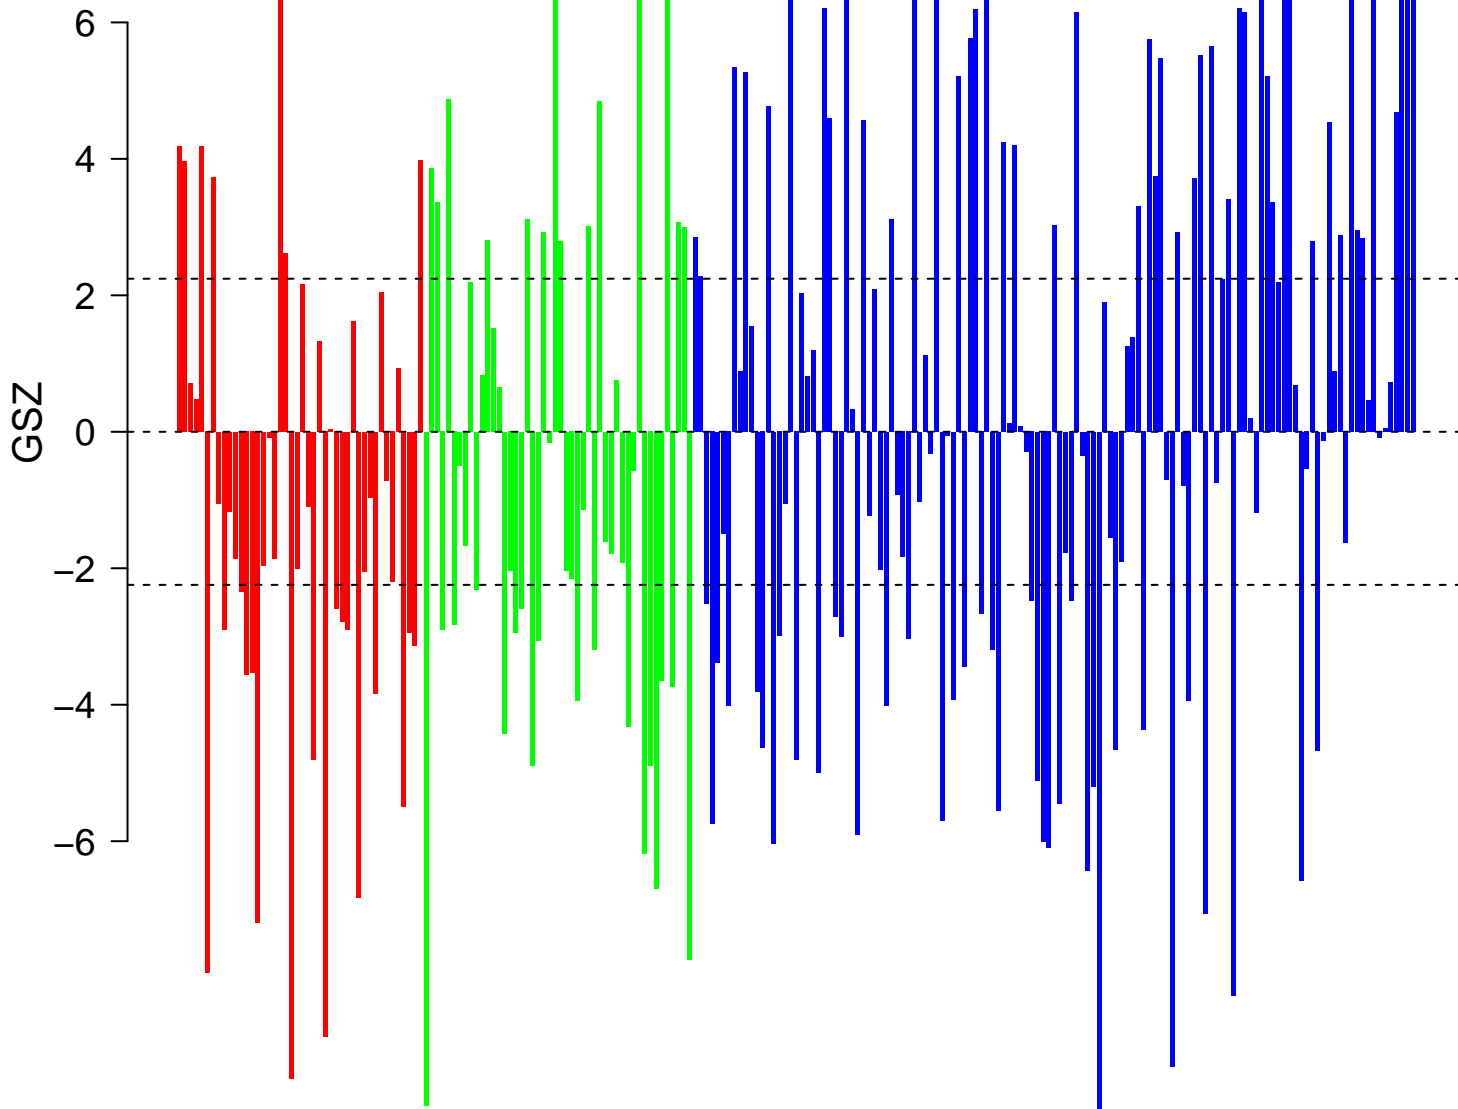

CLASPER_LYMPHATIC_VESSELS_DURING_METASTASIS_DN

CLASPER_LYMPHATIC_VESSELS_DURING_METASTASIS_DN

■ on
■ -
□ off

CLASPER_LYMPHATIC_VESSELS_DURING_METASTASIS_DN