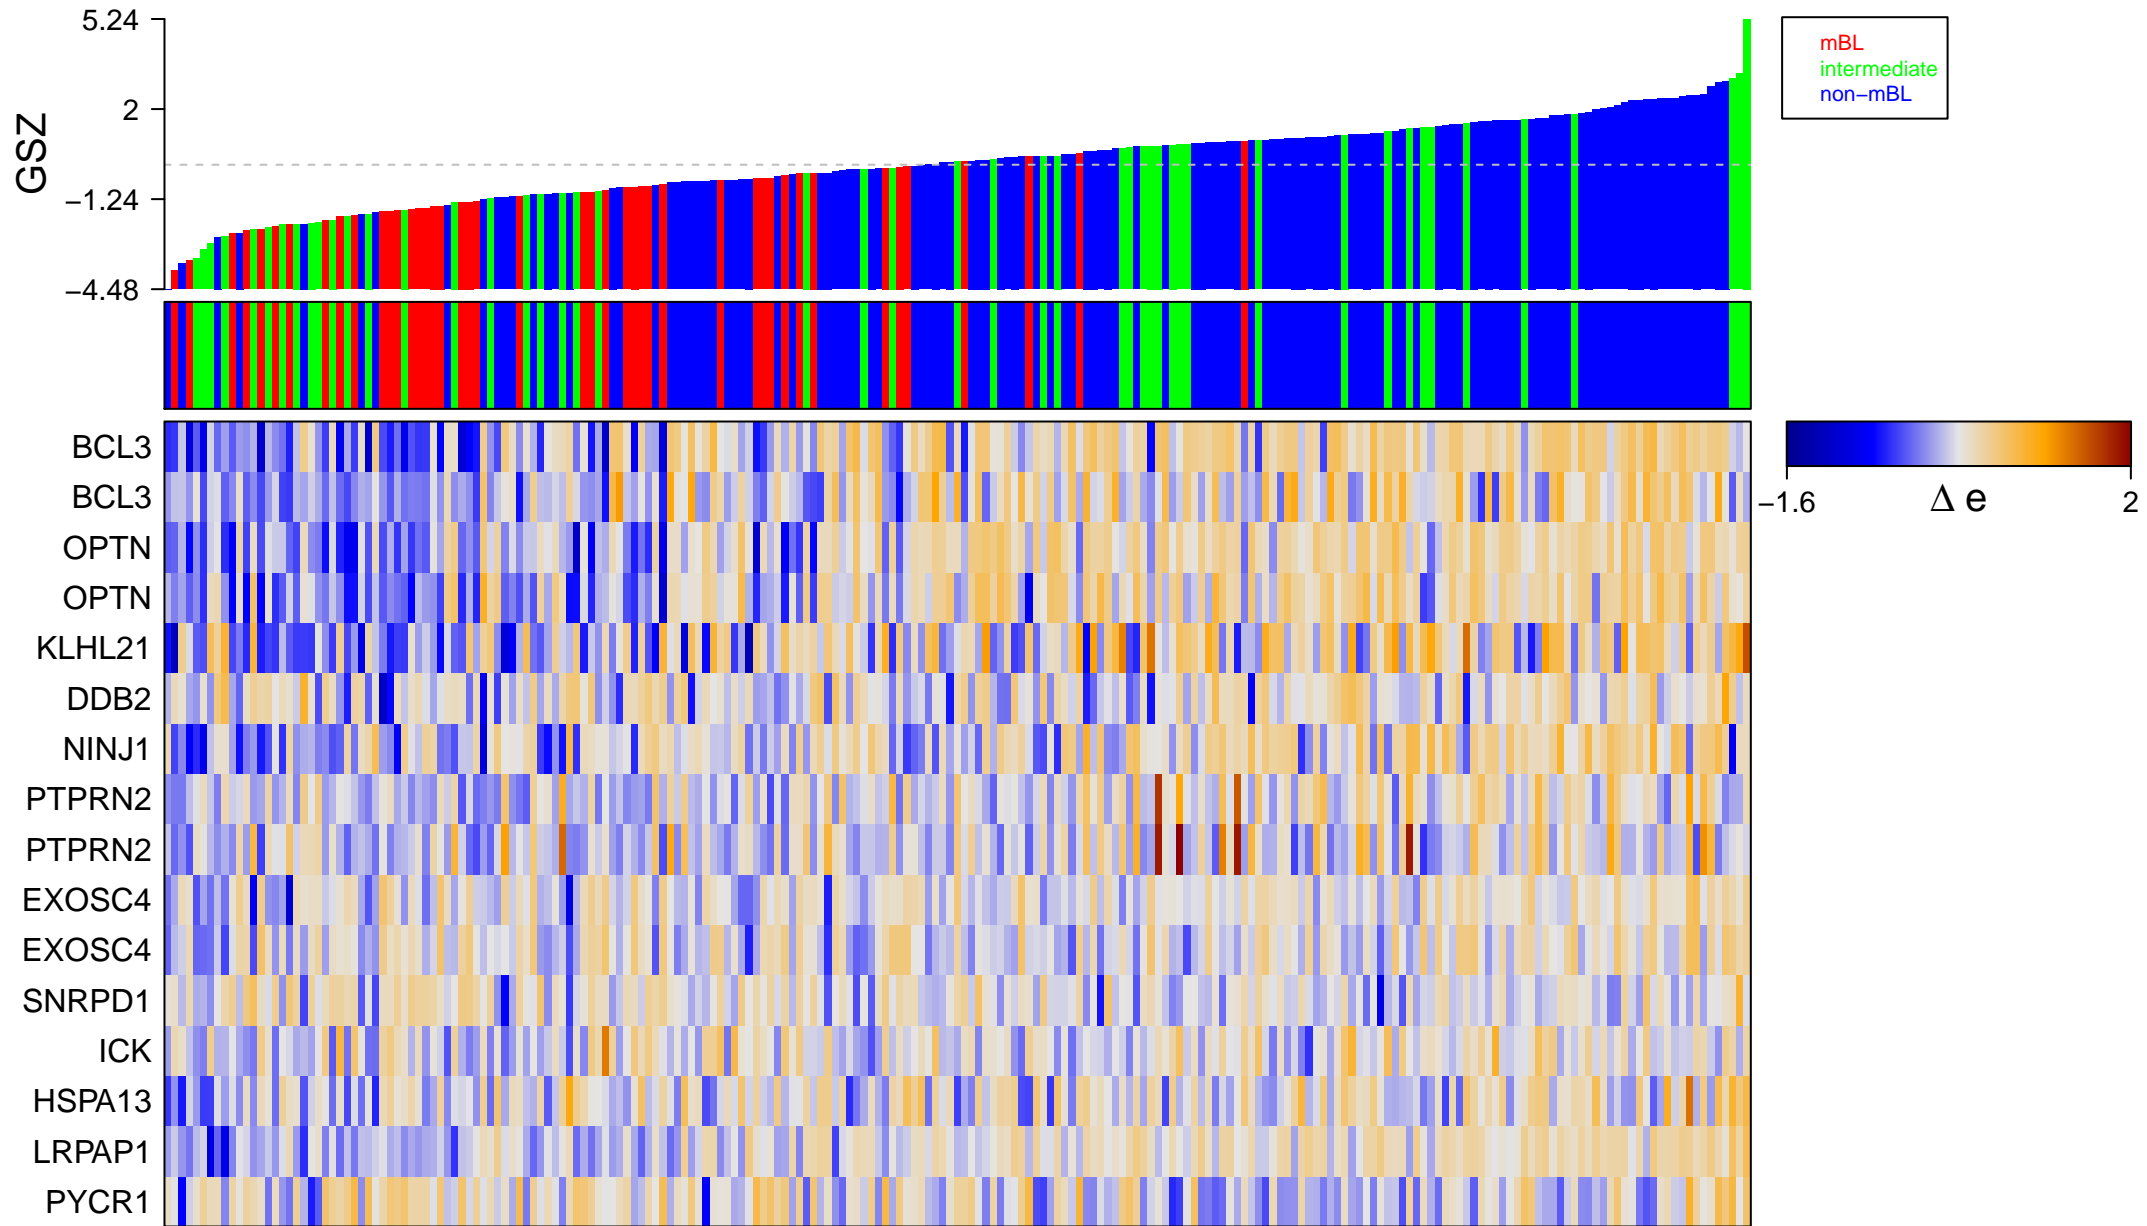

# CHOW\_RASSF1\_TARGETS\_DN

# CHOW\_RASSF1\_TARGETS\_DN

■ on  
■ -  
□ off