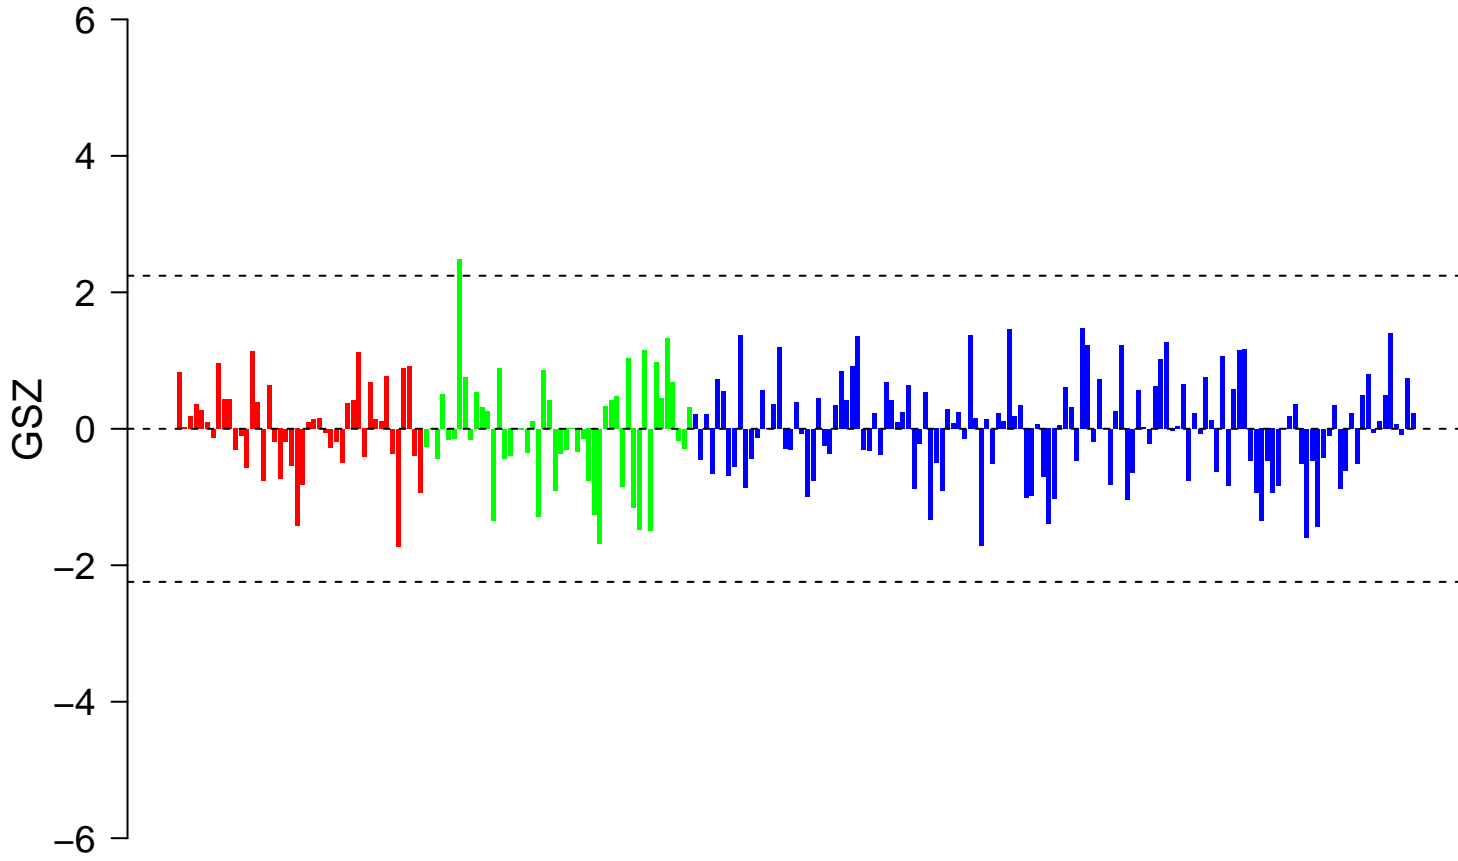

CHEOK_RESPONSE_TO_MERCAPTOPYRINE_AND_LD_MTX_UP

CHEOK_RESPONSE_TO_MERCAPTOPYRINE_AND_LD_MTX_UP

■ on
■ -
□ off

CHEOK_RESPONSE_TO_MERCAPTOPYRINE_AND_LD_MTX_UP