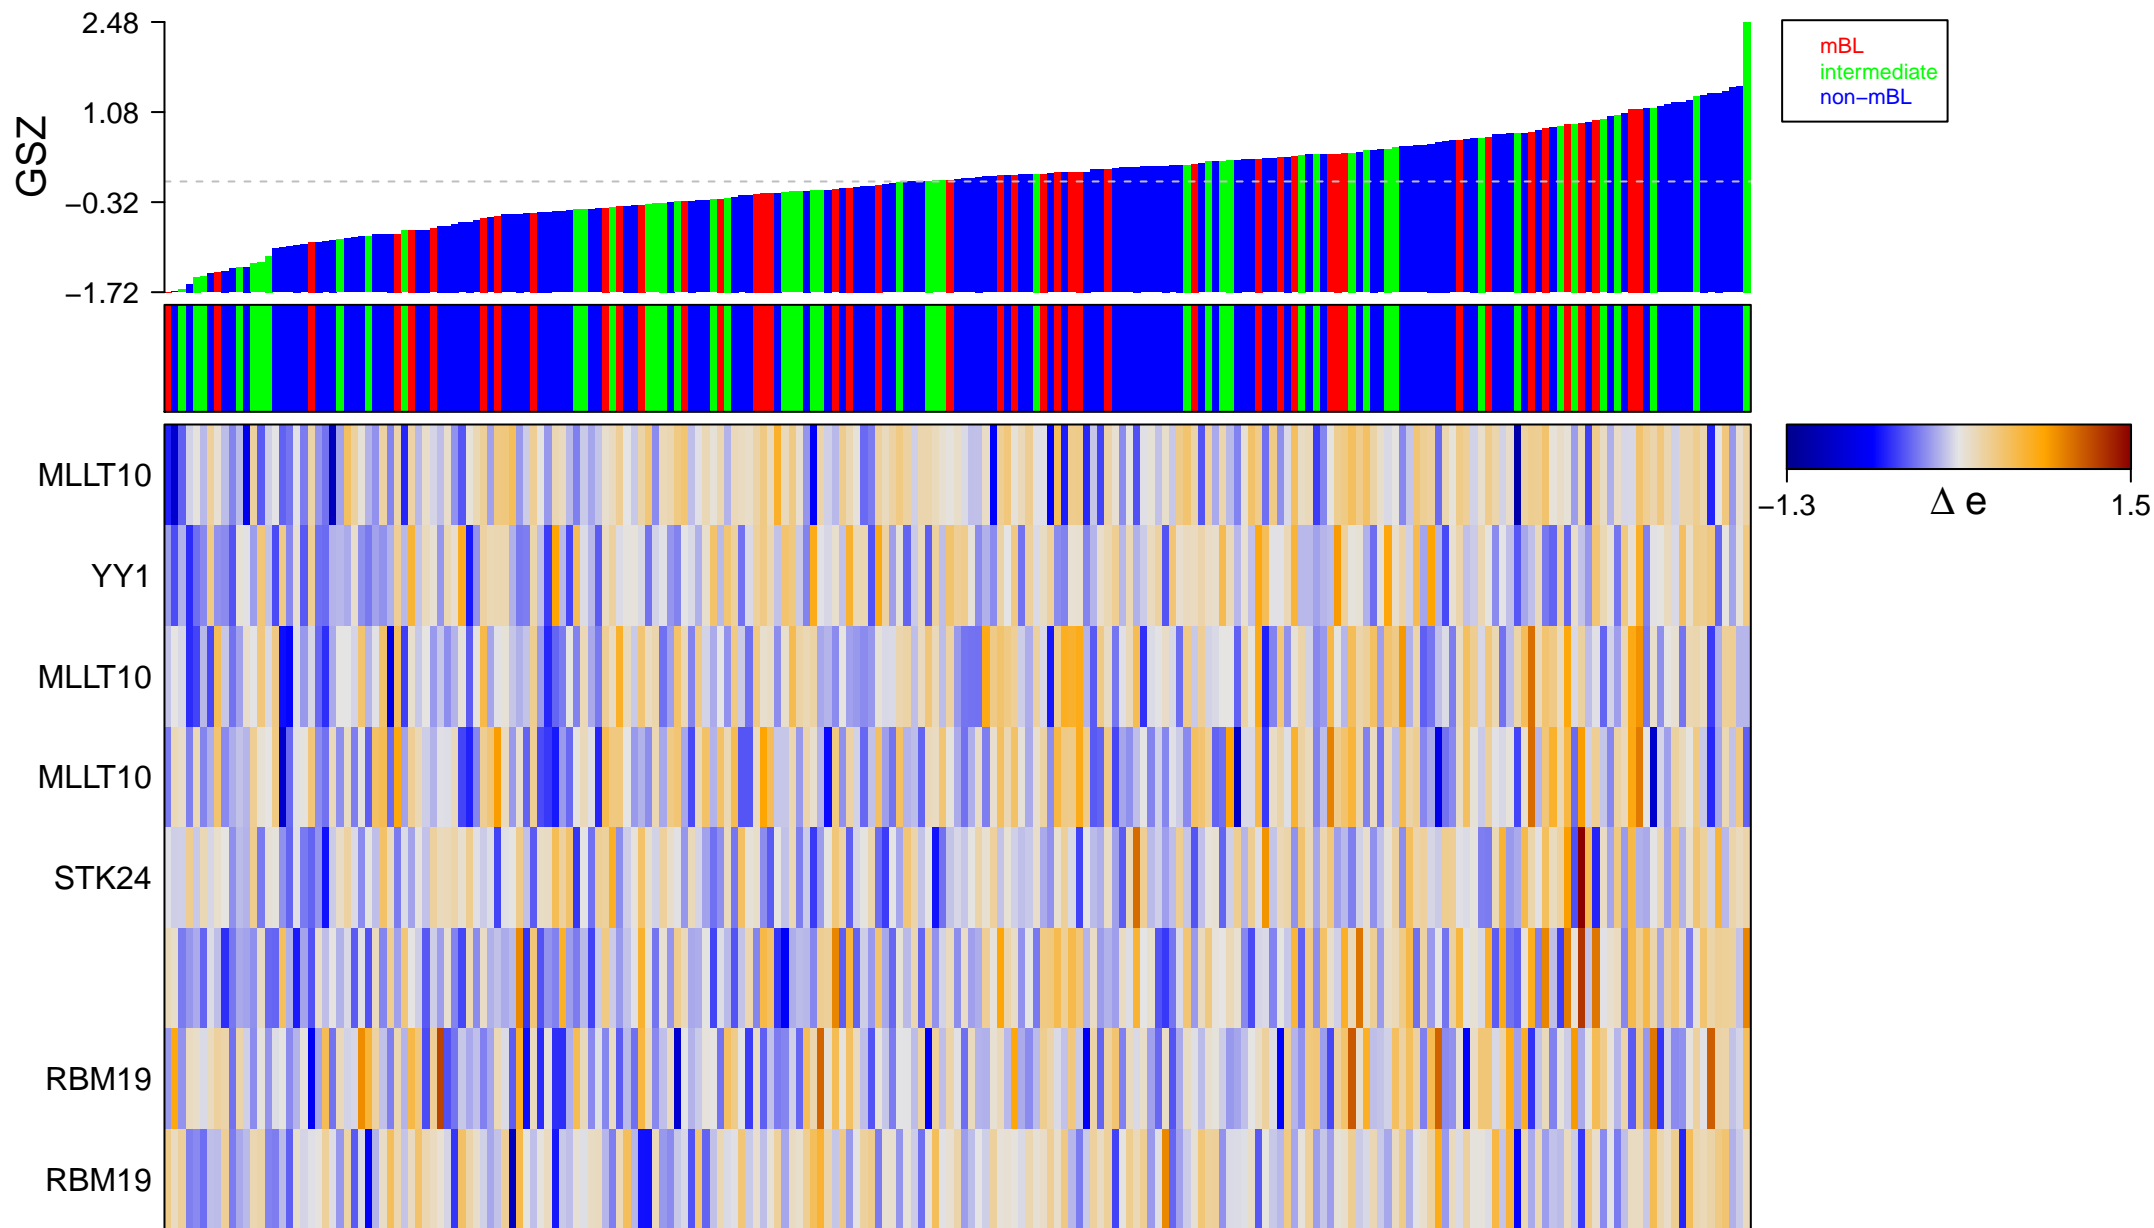

CHEOK_RESPONSE_TO_MERCAPTOPYRINE_AND_LD_MTX_UP

CHEOK_RESPONSE_TO_MERCAPTOPYRINE_AND_LD_MTX_UP

■ on
■ -
□ off

CHEOK_RESPONSE_TO_MERCAPTOPYRINE_AND_LD_MTX_UP