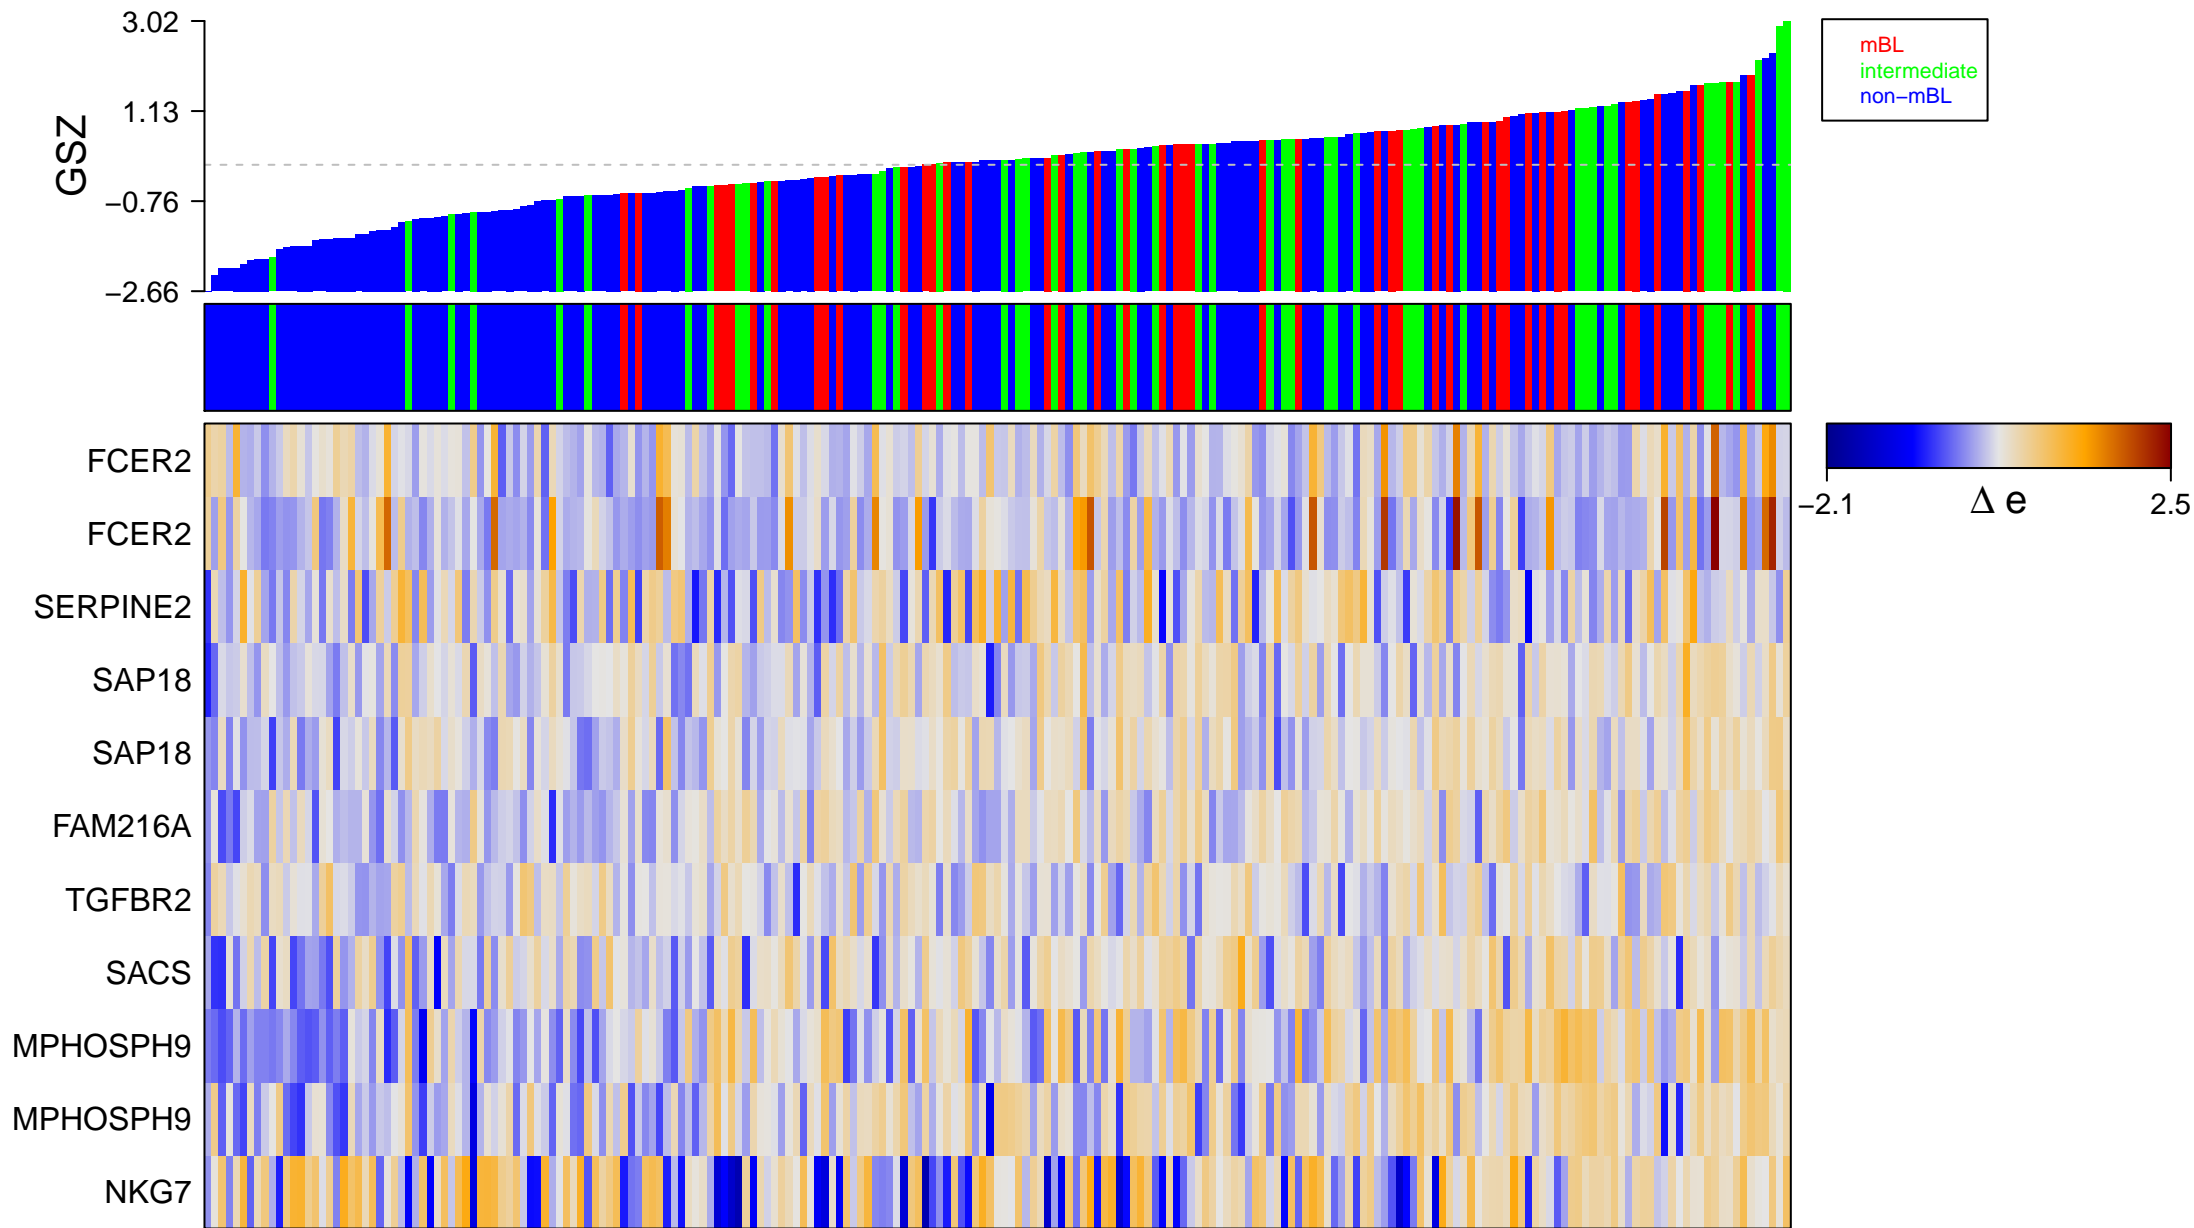

# CHEOK\_RESPONSE\_TO\_MERCAPTOPYRINE\_AND\_HD\_MTX\_DN

# CHEOK\_RESPONSE\_TO\_MERCAPTOPURINE\_AND\_HD\_MTX\_DN