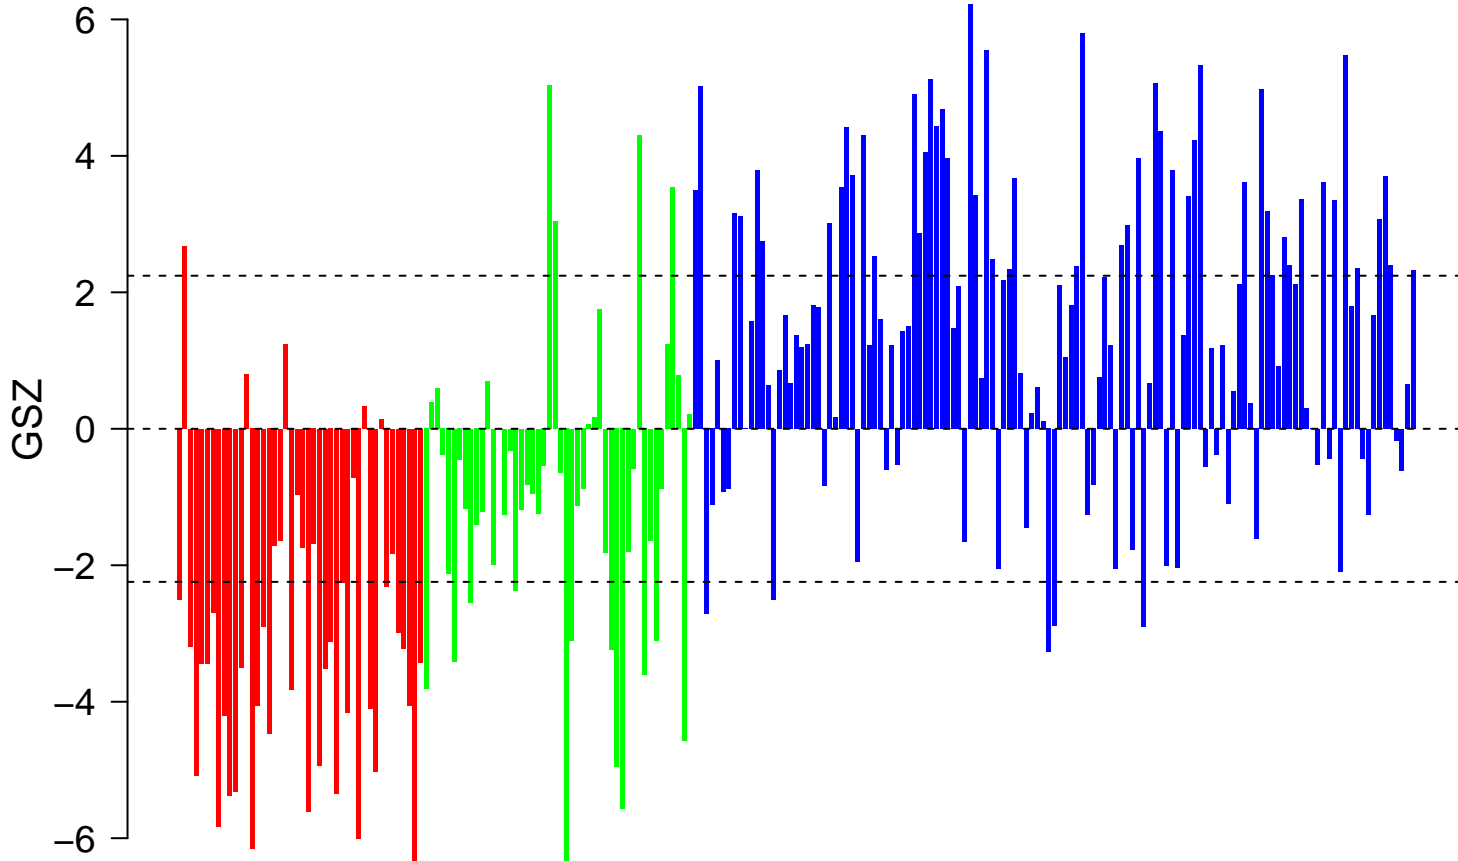

CHEOK_RESPONSE_TO_HD_MTX_UP