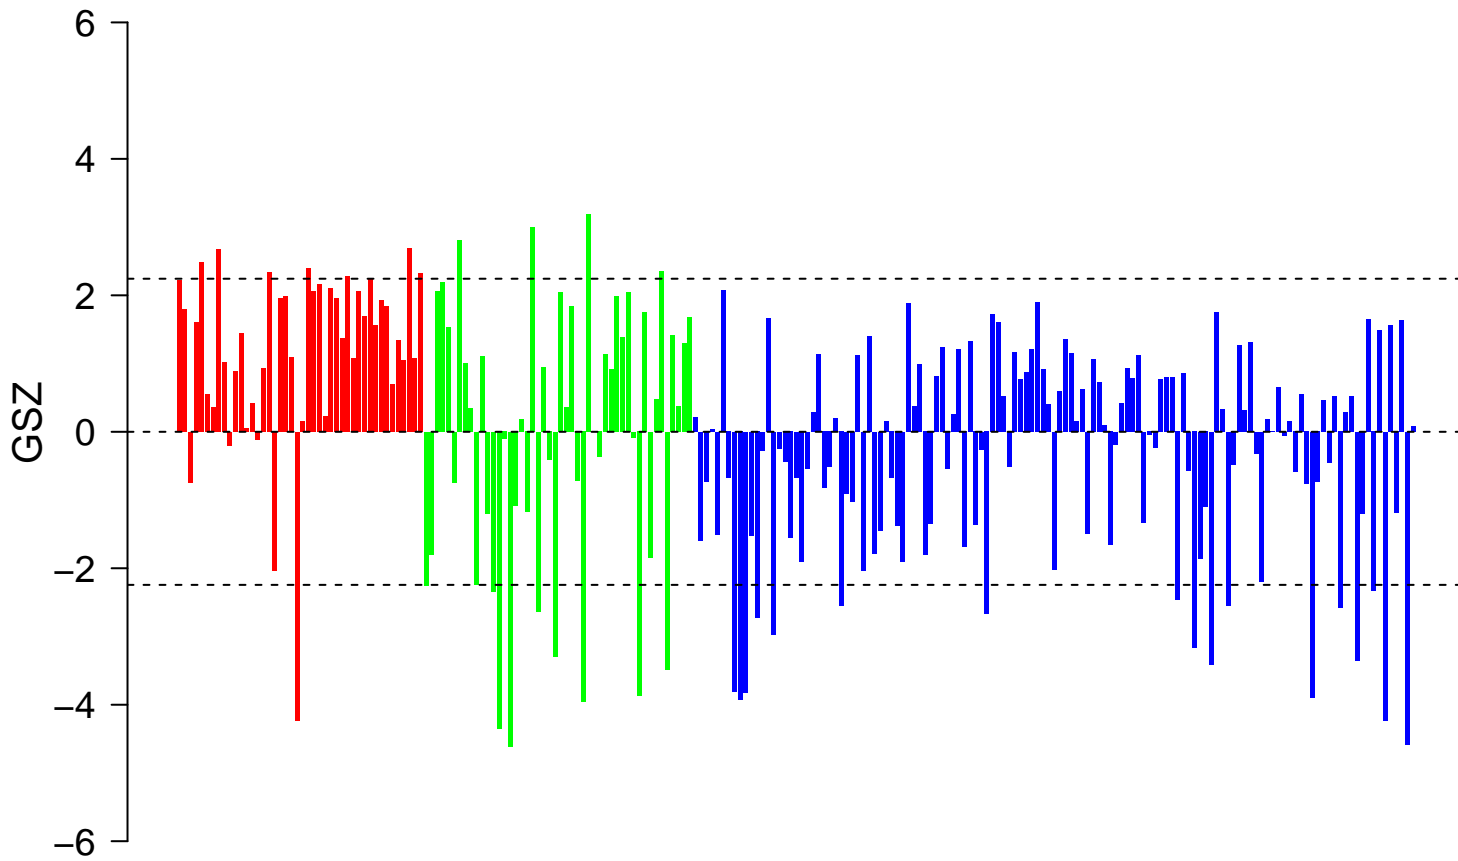

CHEN_HOXA5_TARGETS_6HR_DN

CHEN_HOXA5_TARGETS_6HR_DN

■ on
■ -
□ off

CHEN_HOXA5_TARGETS_6HR_DN