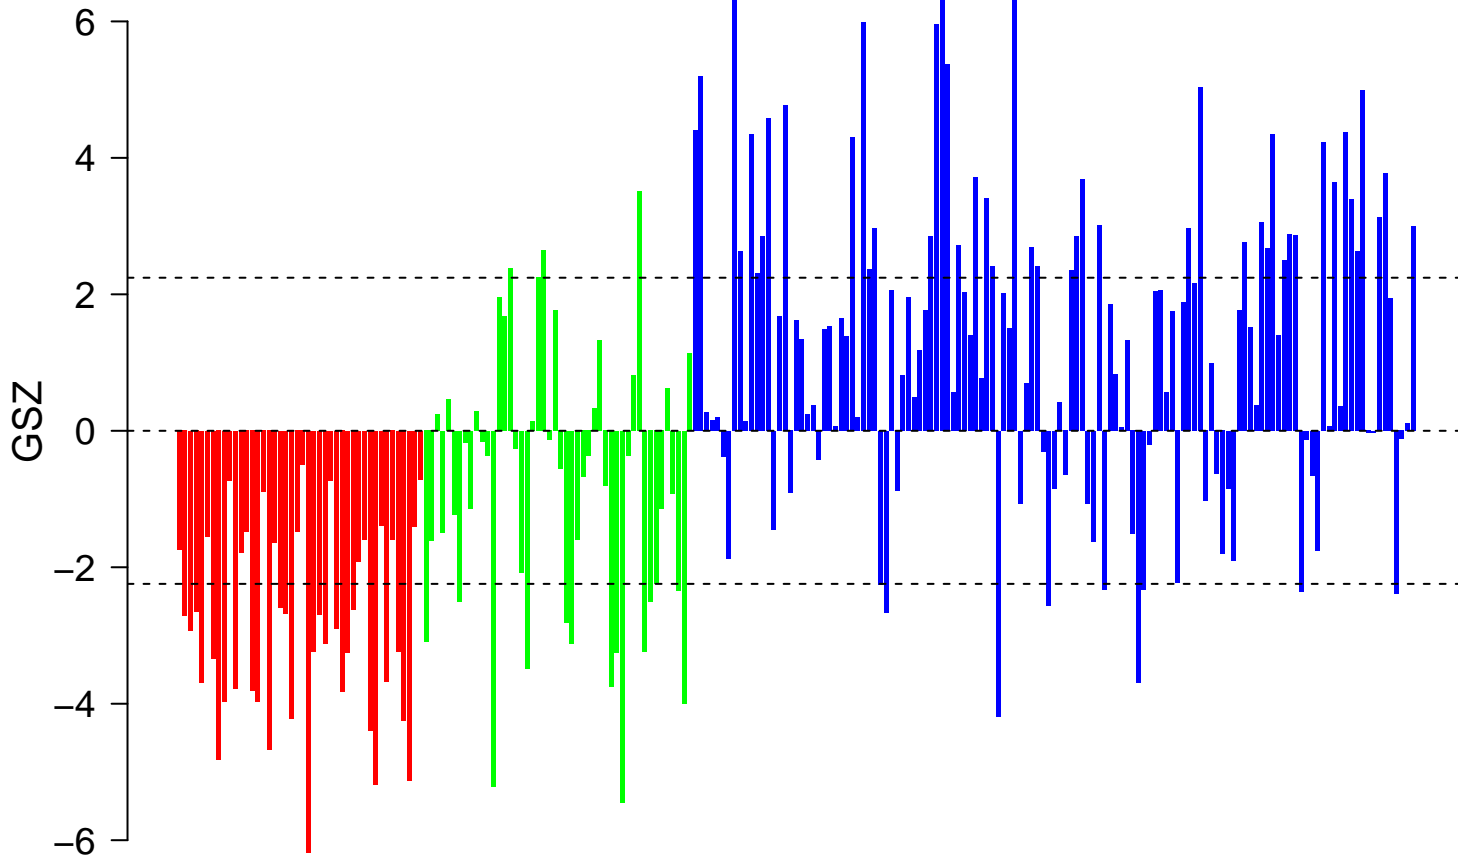

CHEN_ETV5_TARGETS_SERTOLI

CHEN_ETV5_TARGETS_SERTOLI

■ on
■ -
□ off

CHEN_ETV5_TARGETS_SERTOLI