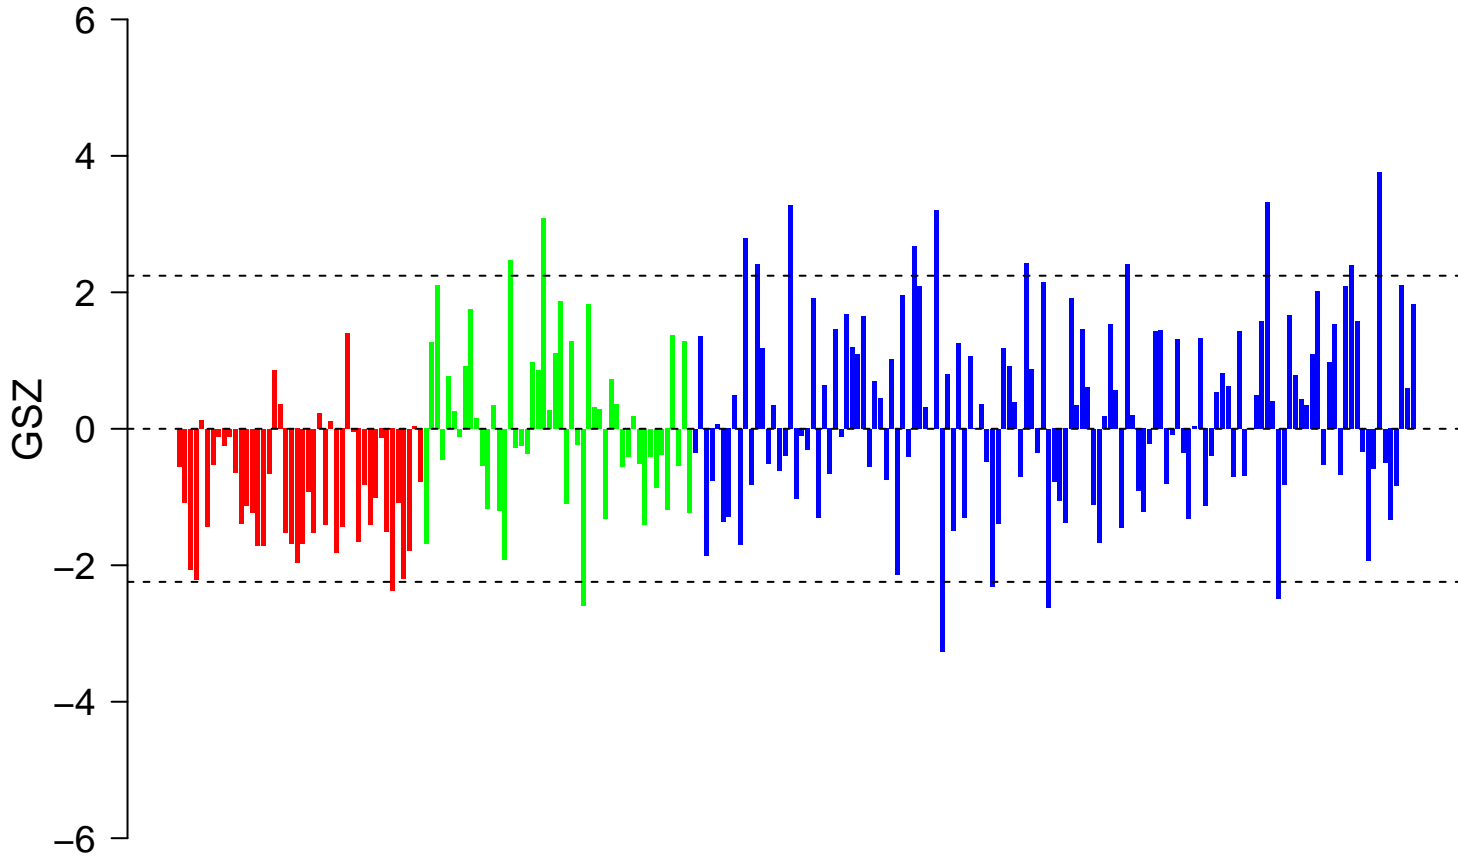

CHEBOTAEV_GR_TARGETS_UP

■ on
■ -
□ off

CHEBOTAEV_GR_TARGETS_UP