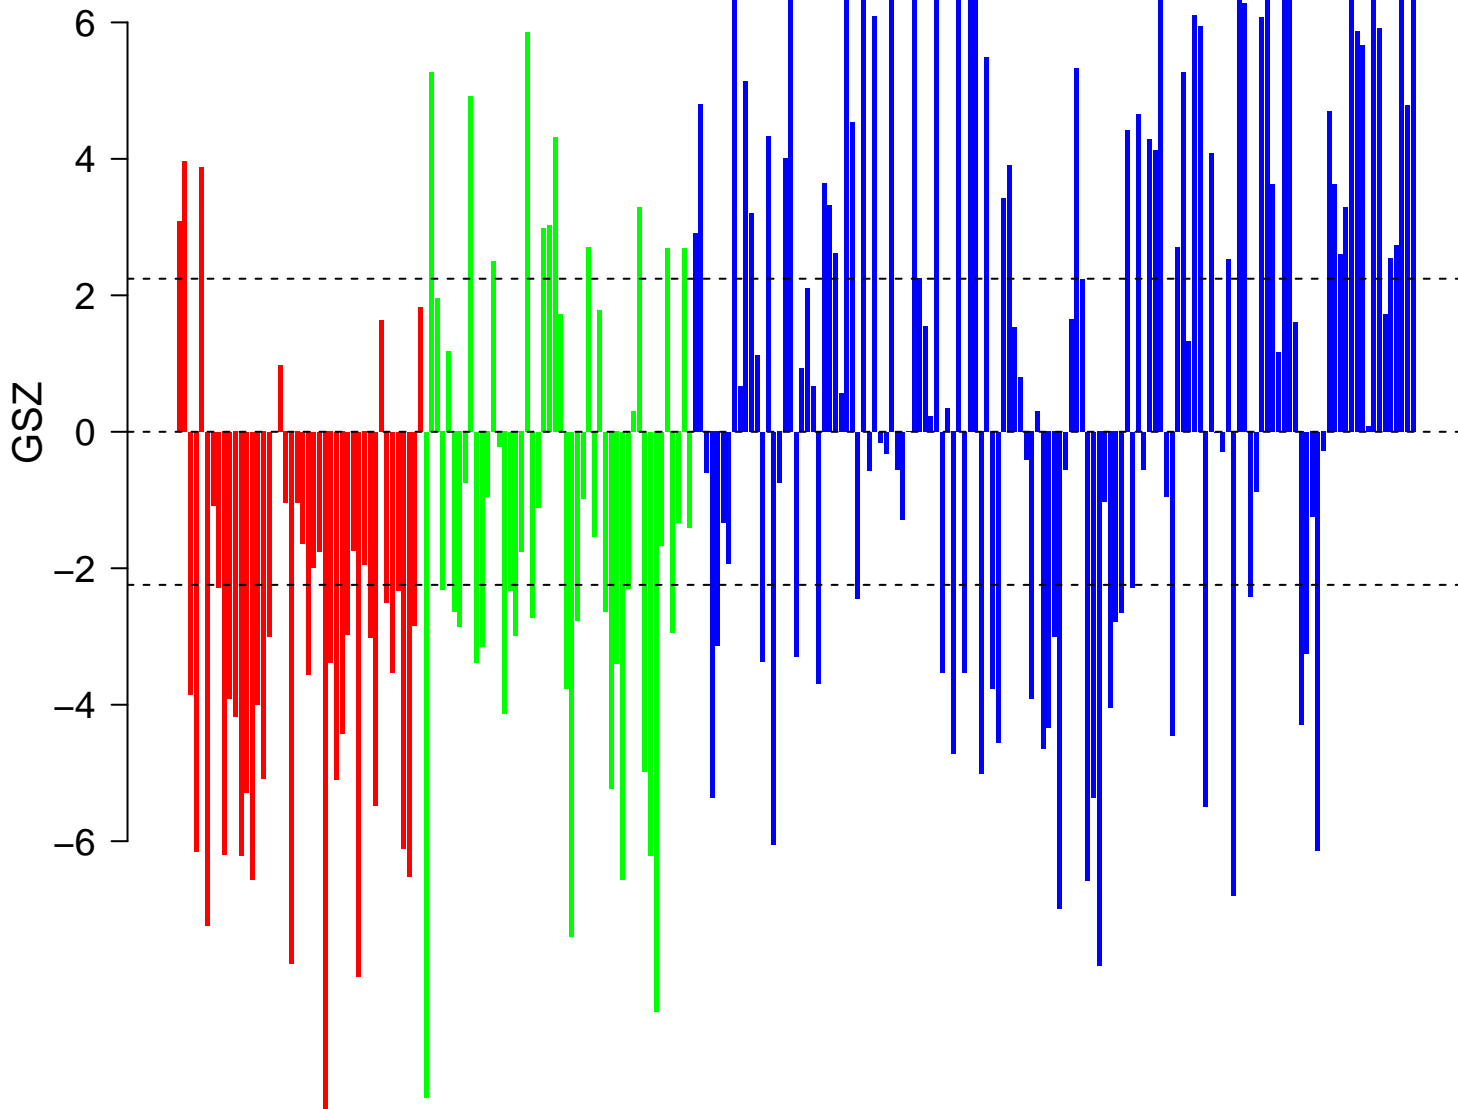

CHARAFE_BREAST_CANCER_LUMINAL_VS_MESENCHYMAL_DN

■ on
■ -
□ off

CHARAFE_BREAST_CANCER_LUMINAL_VS_MESENCHYMAL_DN