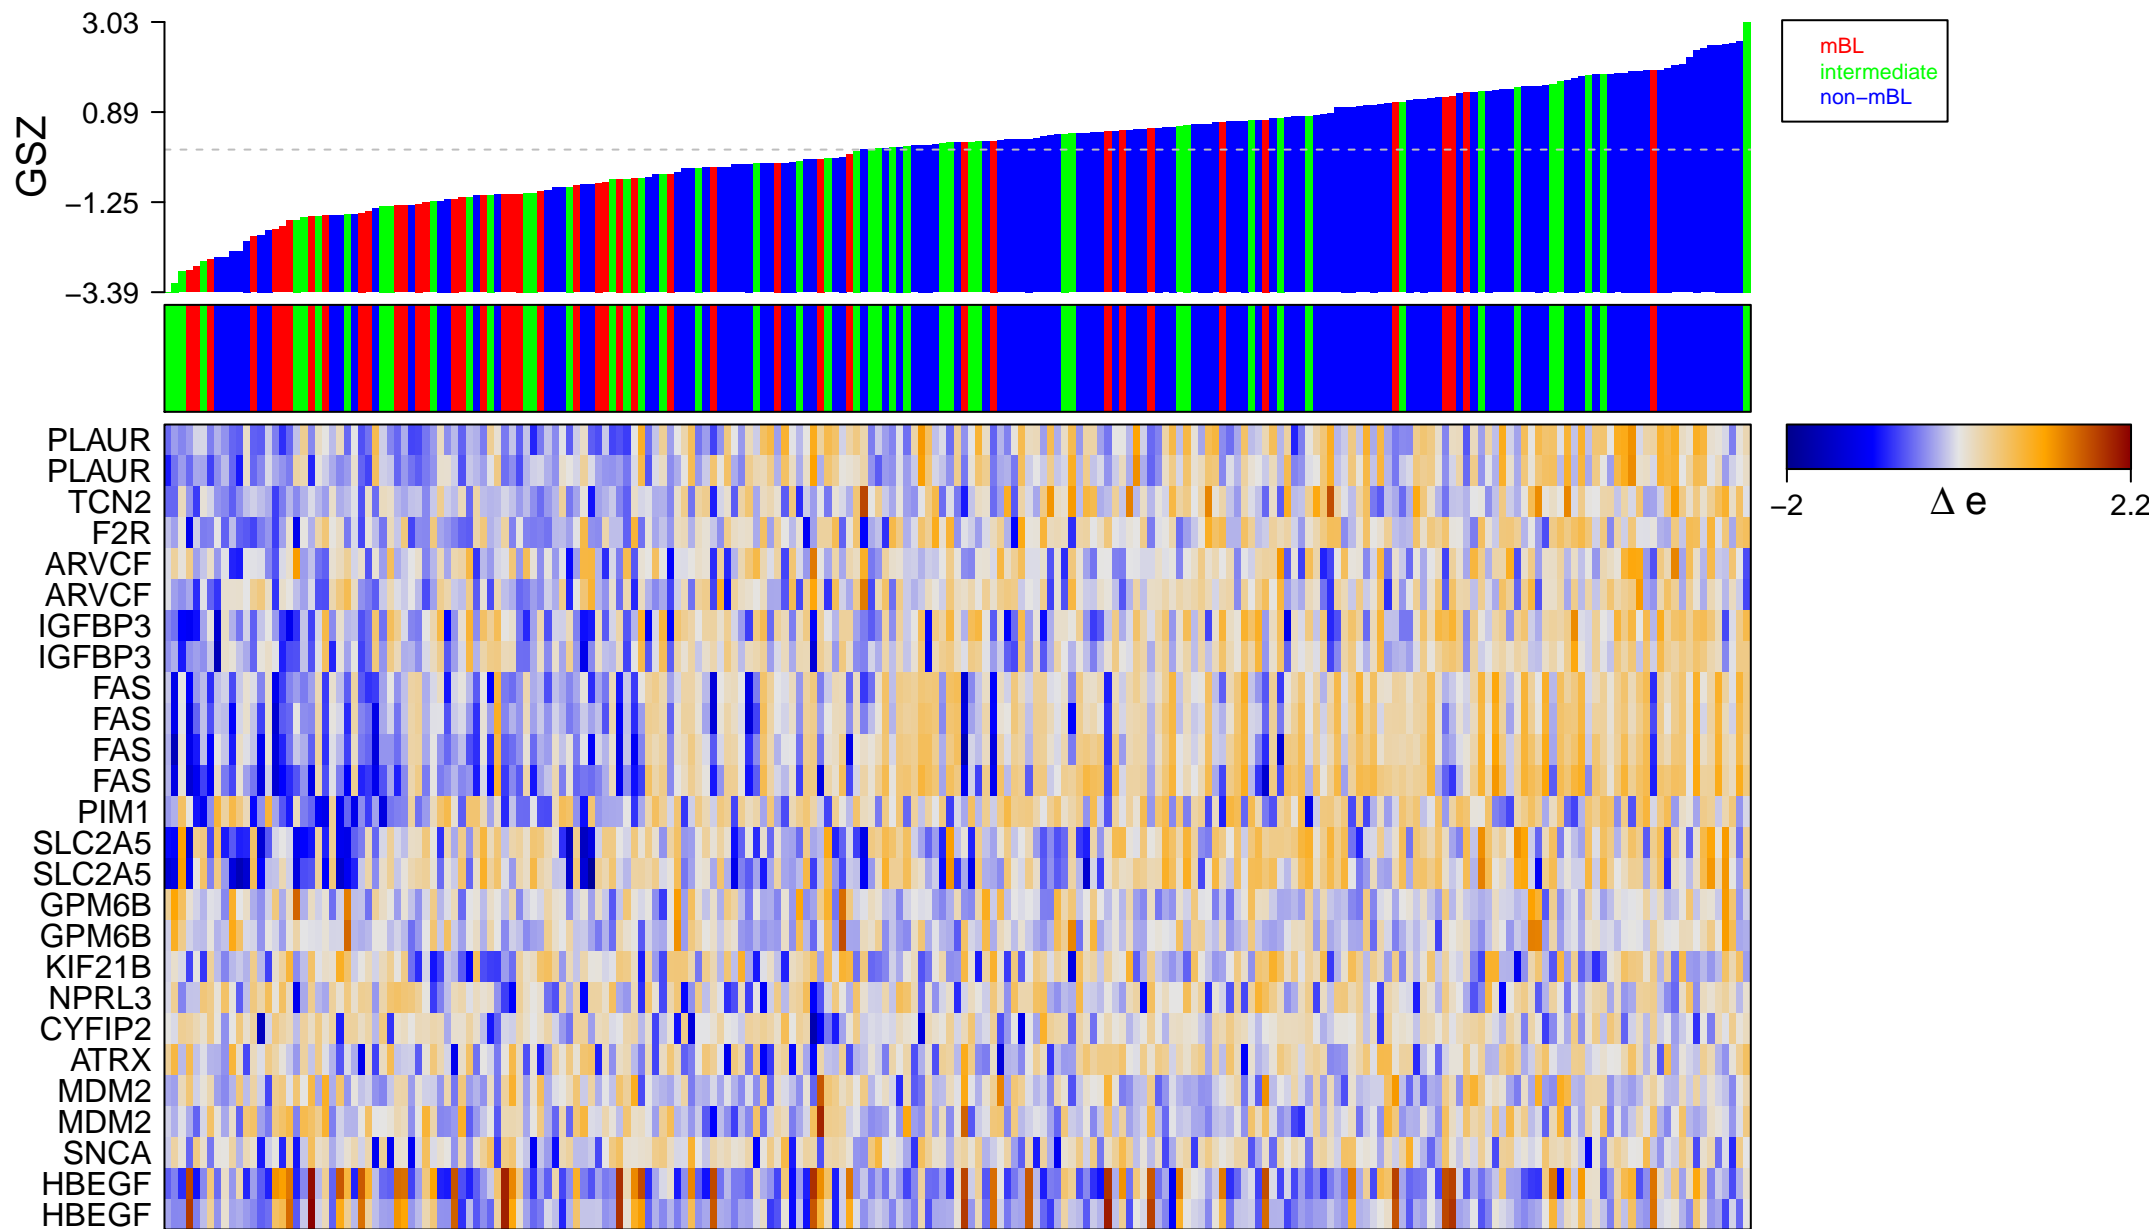

# CEBALLOS\_TARGETS\_OF\_TP53\_AND\_MYC\_DN

# CEBALLOS\_TARGETS\_OF\_TP53\_AND\_MYC\_DN

■ on  
■ -  
□ off