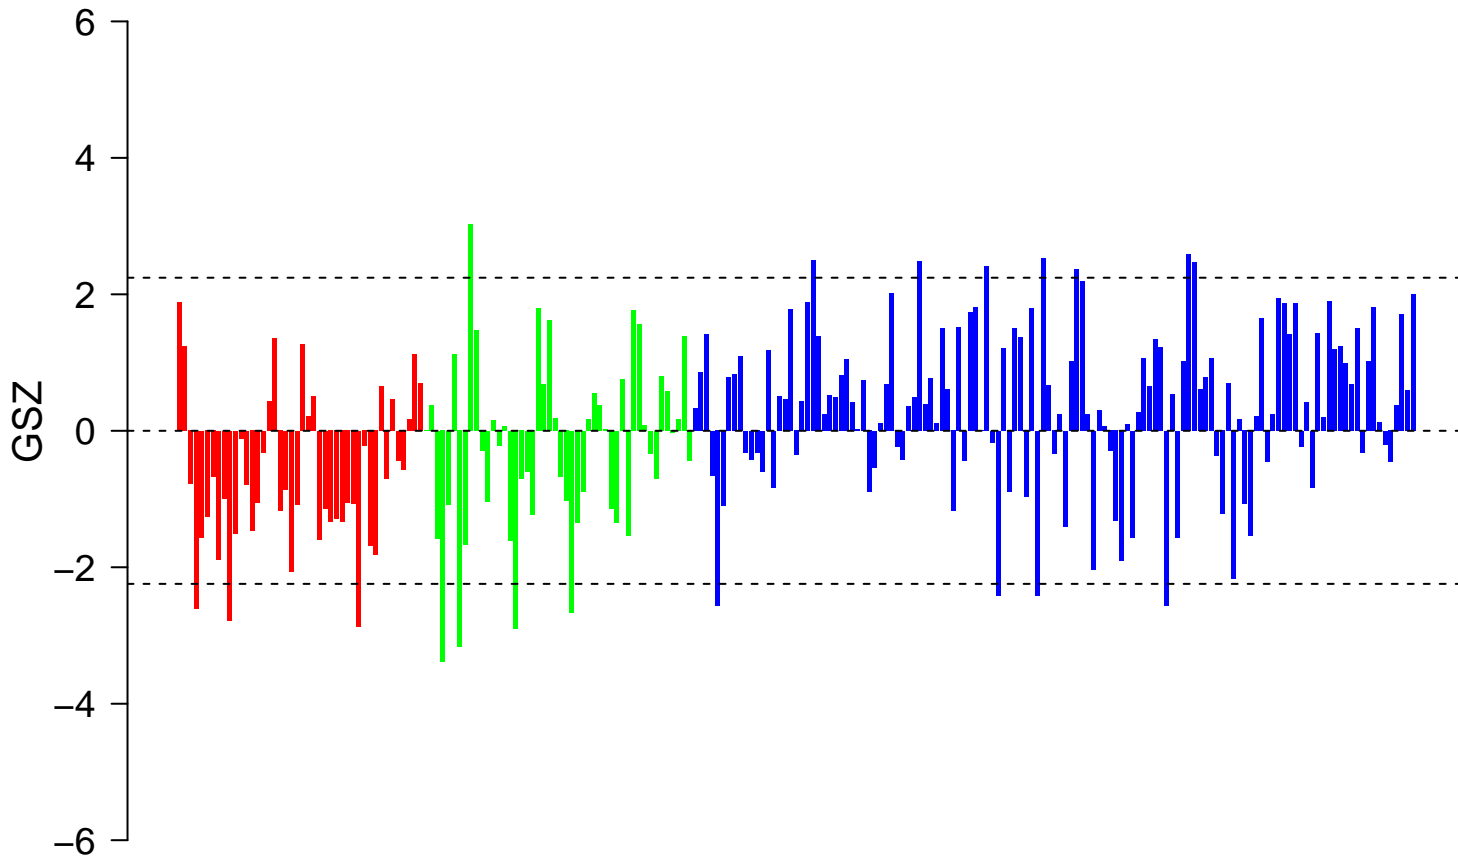

CEBALLOS_TARGETS_OF_TP53_AND_MYC_DN