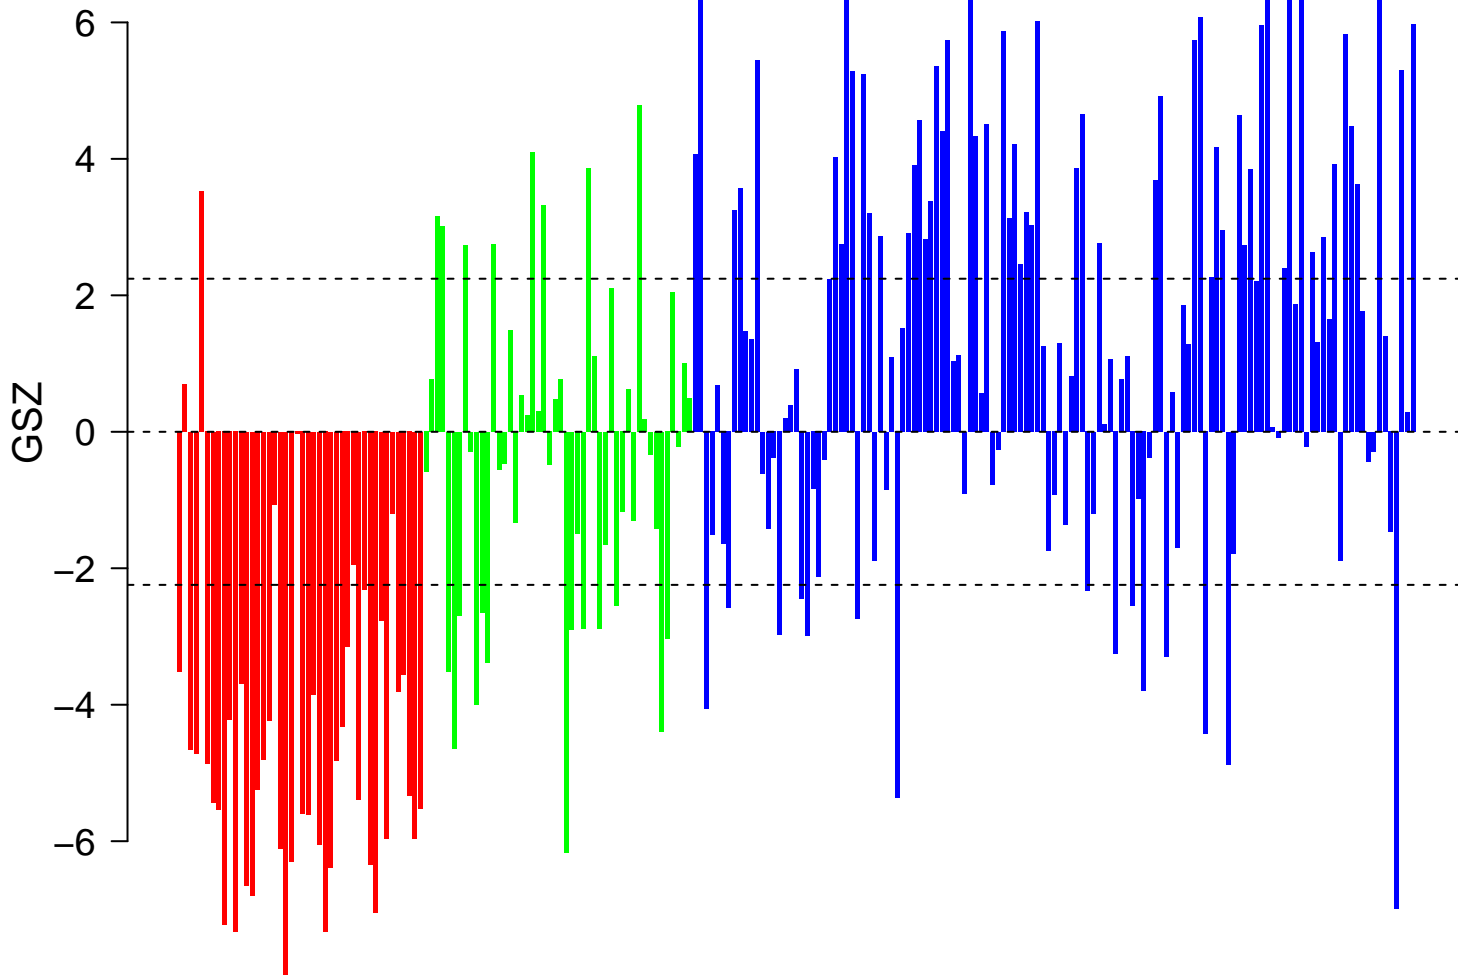

CASORELLI_ACUTE_PROMYELOCYTIC_LEUKEMIA_UP

■ on
■ -
□ off

CASORELLI_ACUTE_PROMYELOCYTIC_LEUKEMIA_UP