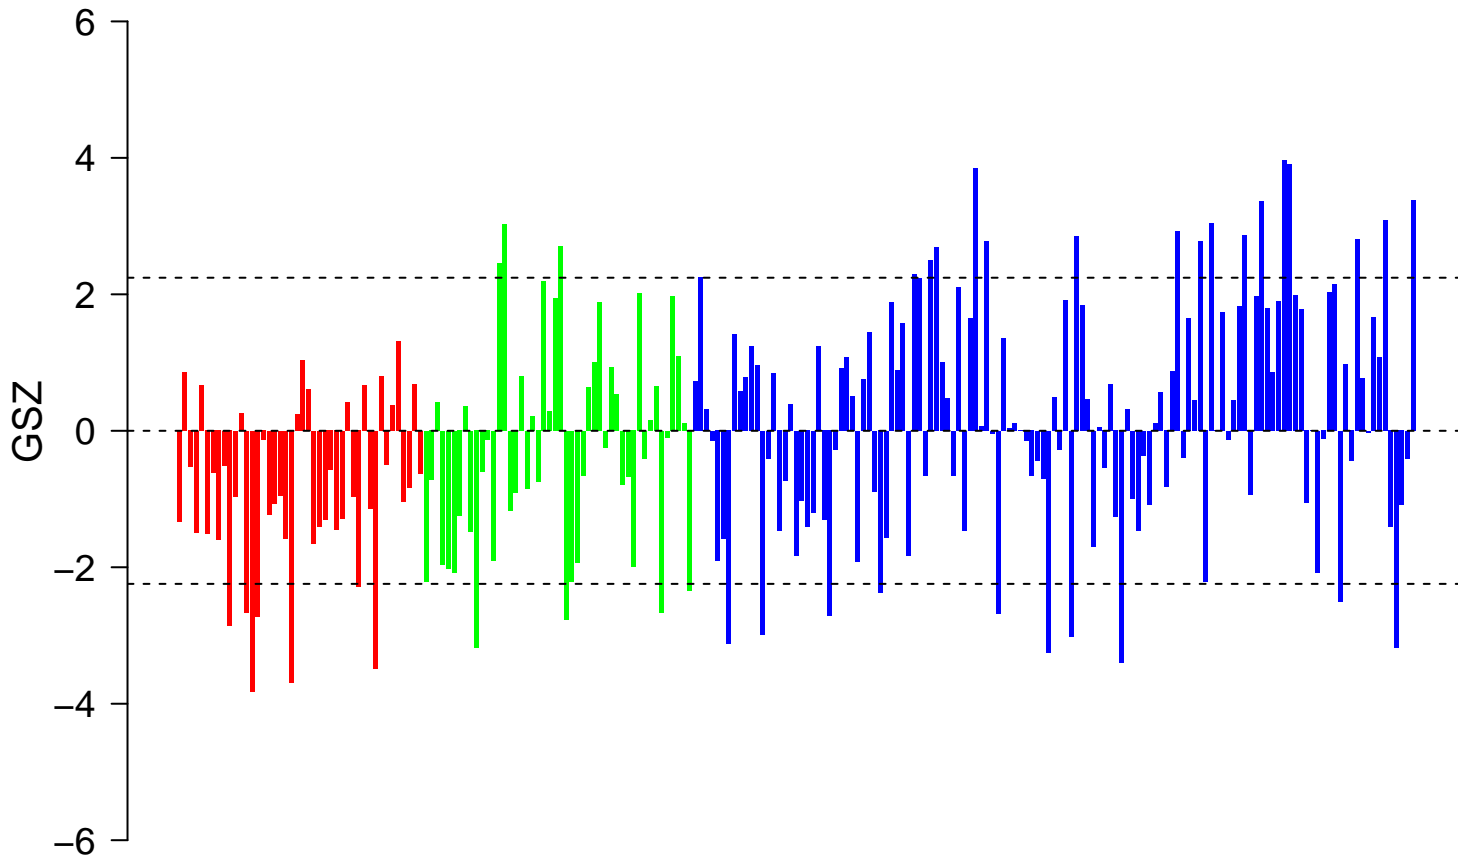

CAIRO_PML_TARGETS_BOUND_BY_MYC_DN

CAIRO_PML_TARGETS_BOUND_BY_MYC_DN

■ on
■ -
□ off

CAIRO_PML_TARGETS_BOUND_BY_MYC_DN