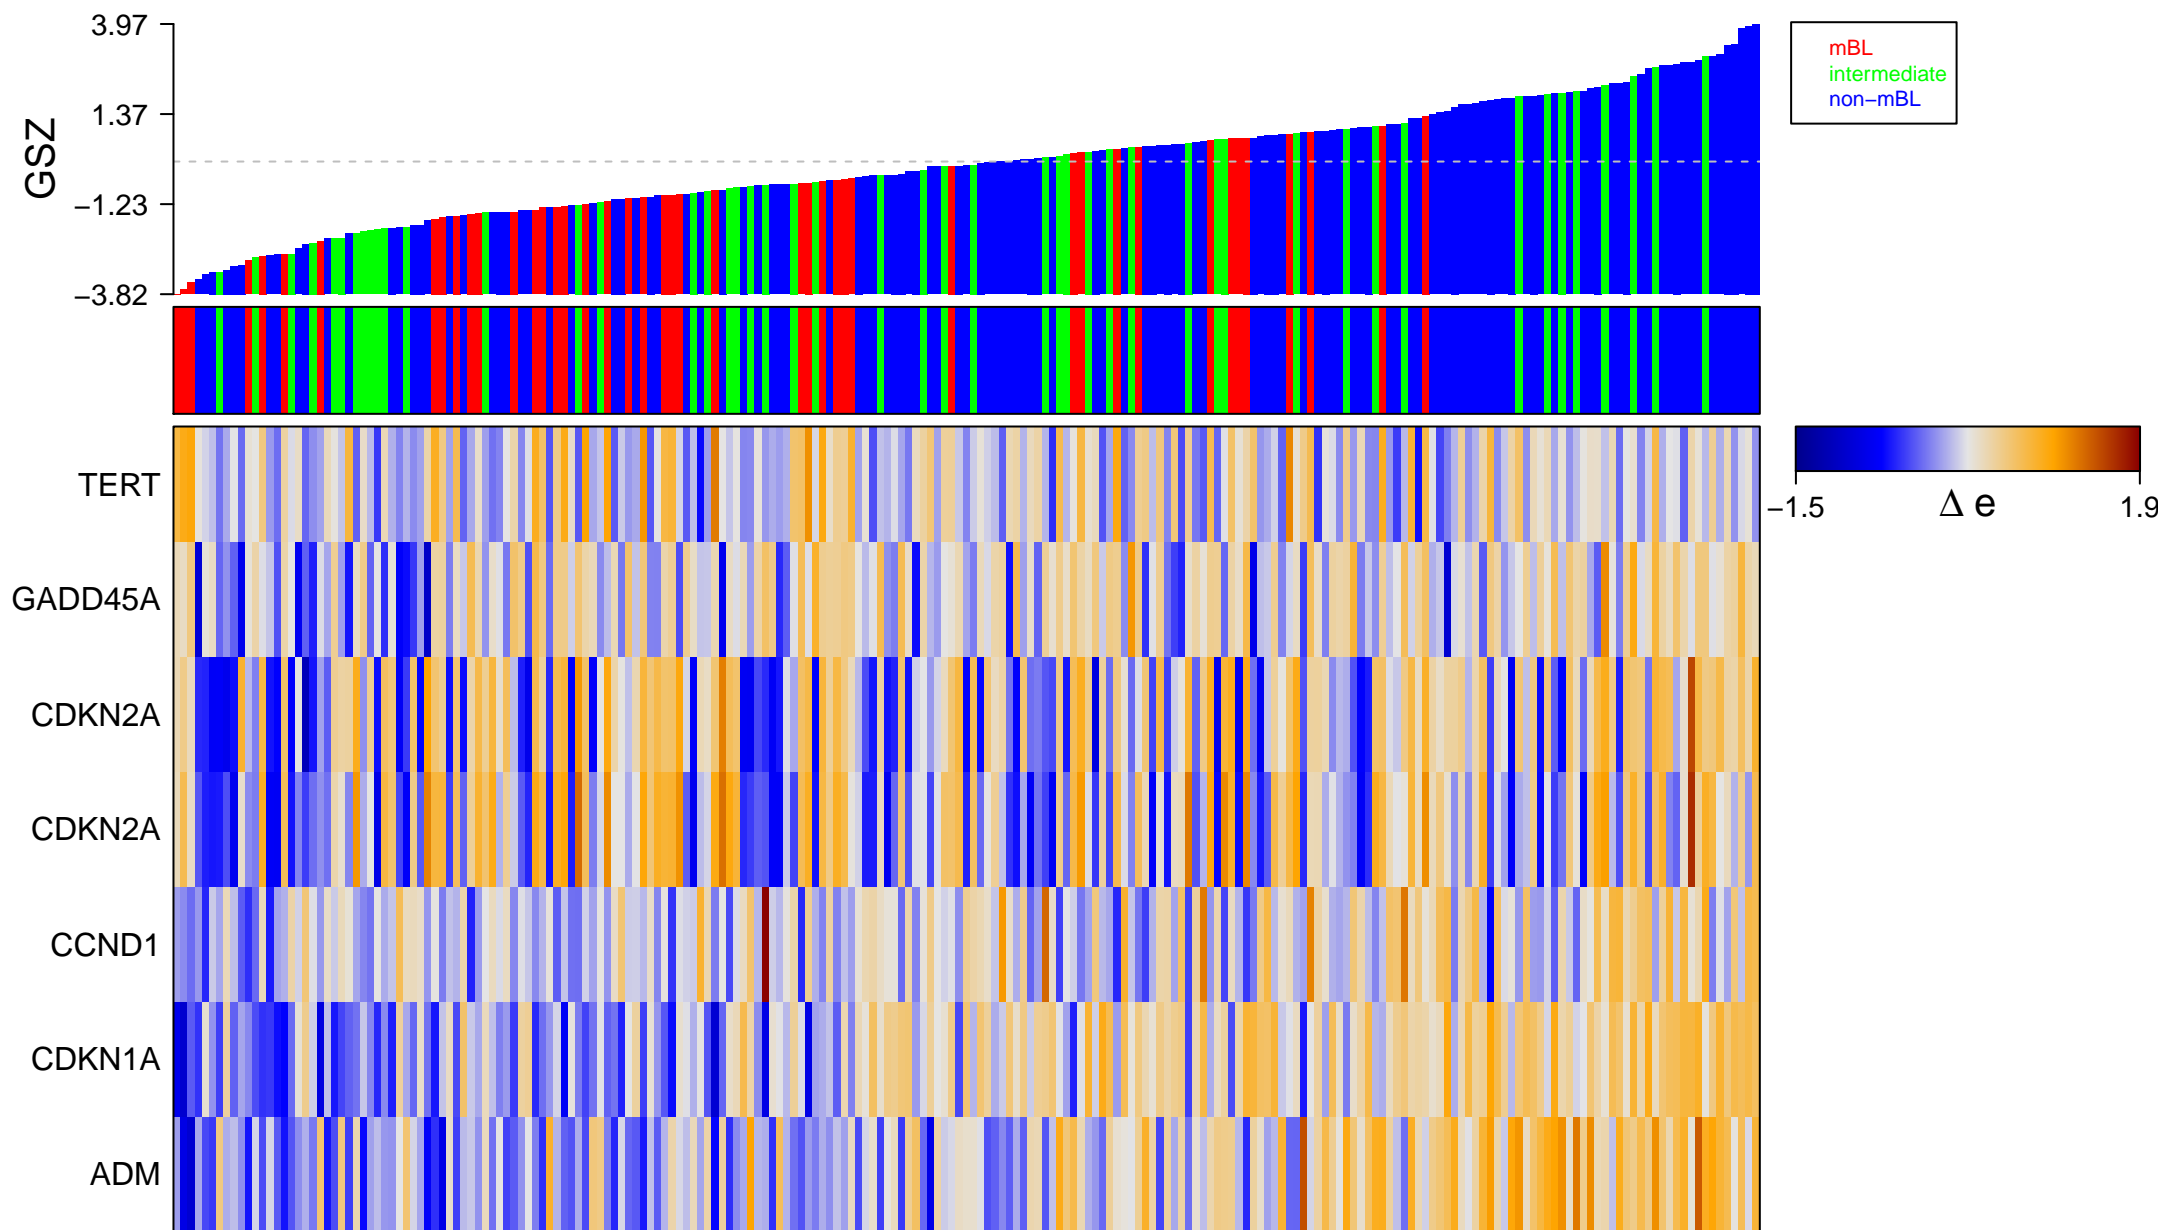

CAIRO_PML_TARGETS_BOUND_BY_MYC_DN

CAIRO_PML_TARGETS_BOUND_BY_MYC_DN

■ on
■ -
□ off

CAIRO_PML_TARGETS_BOUND_BY_MYC_DN