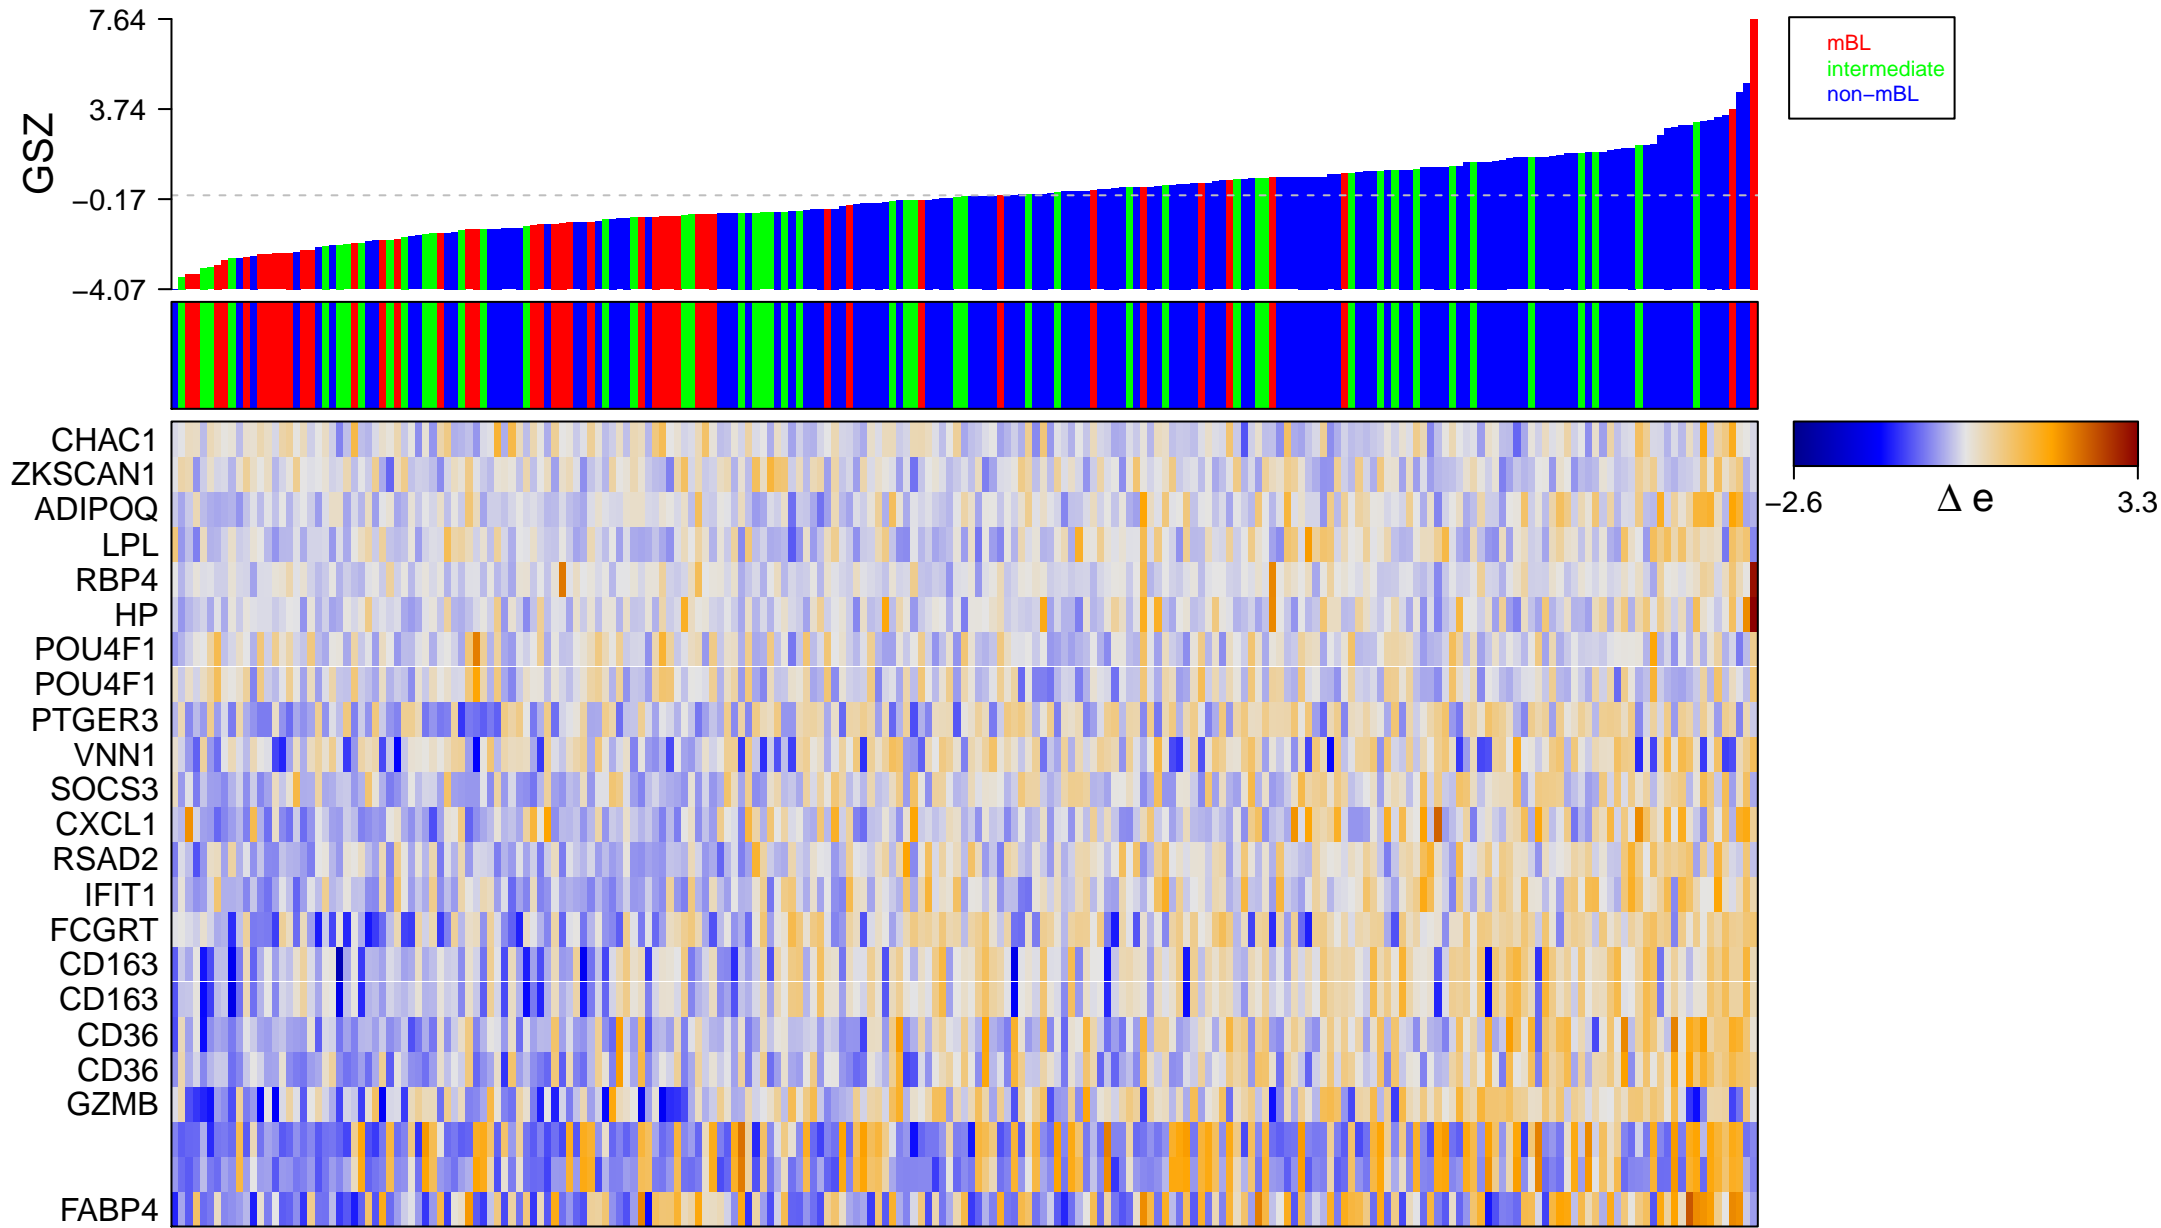

CADWELL_ATG16L1_TARGETS_UP

CADWELL_ATG16L1_TARGETS_UP

■ on
■ -
□ off

CADWELL_ATG16L1_TARGETS_UP