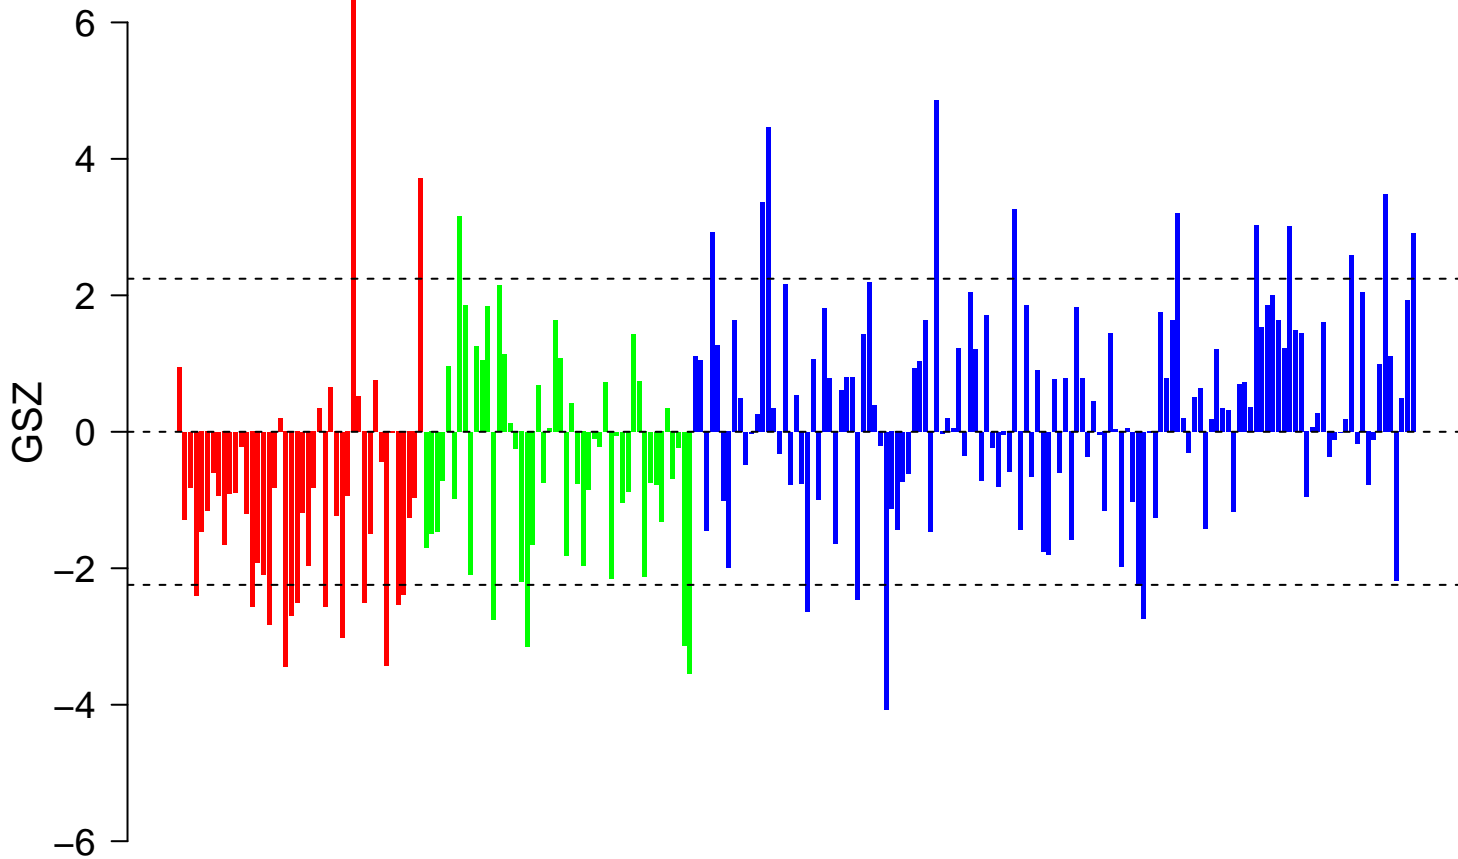

CADWELL_ATG16L1_TARGETS_UP

CADWELL_ATG16L1_TARGETS_UP

■ on
■ -
□ off

CADWELL_ATG16L1_TARGETS_UP