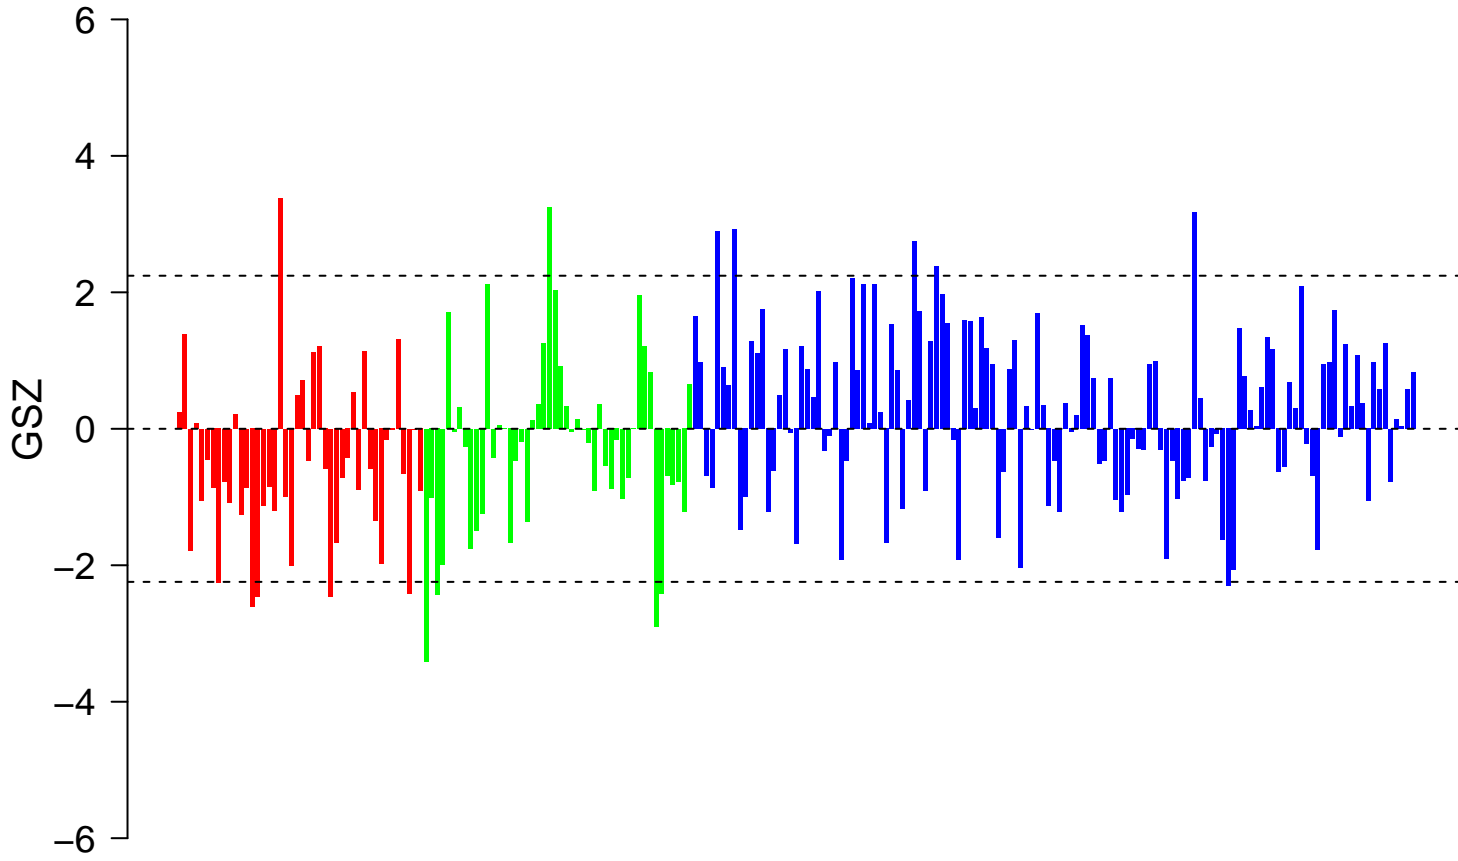

# BURTON\_ADIPOGENESIS\_PEAK\_AT\_8HR

# BURTON\_ADIPOGENESIS\_PEAK\_AT\_8HR

■ on  
■ -  
□ off