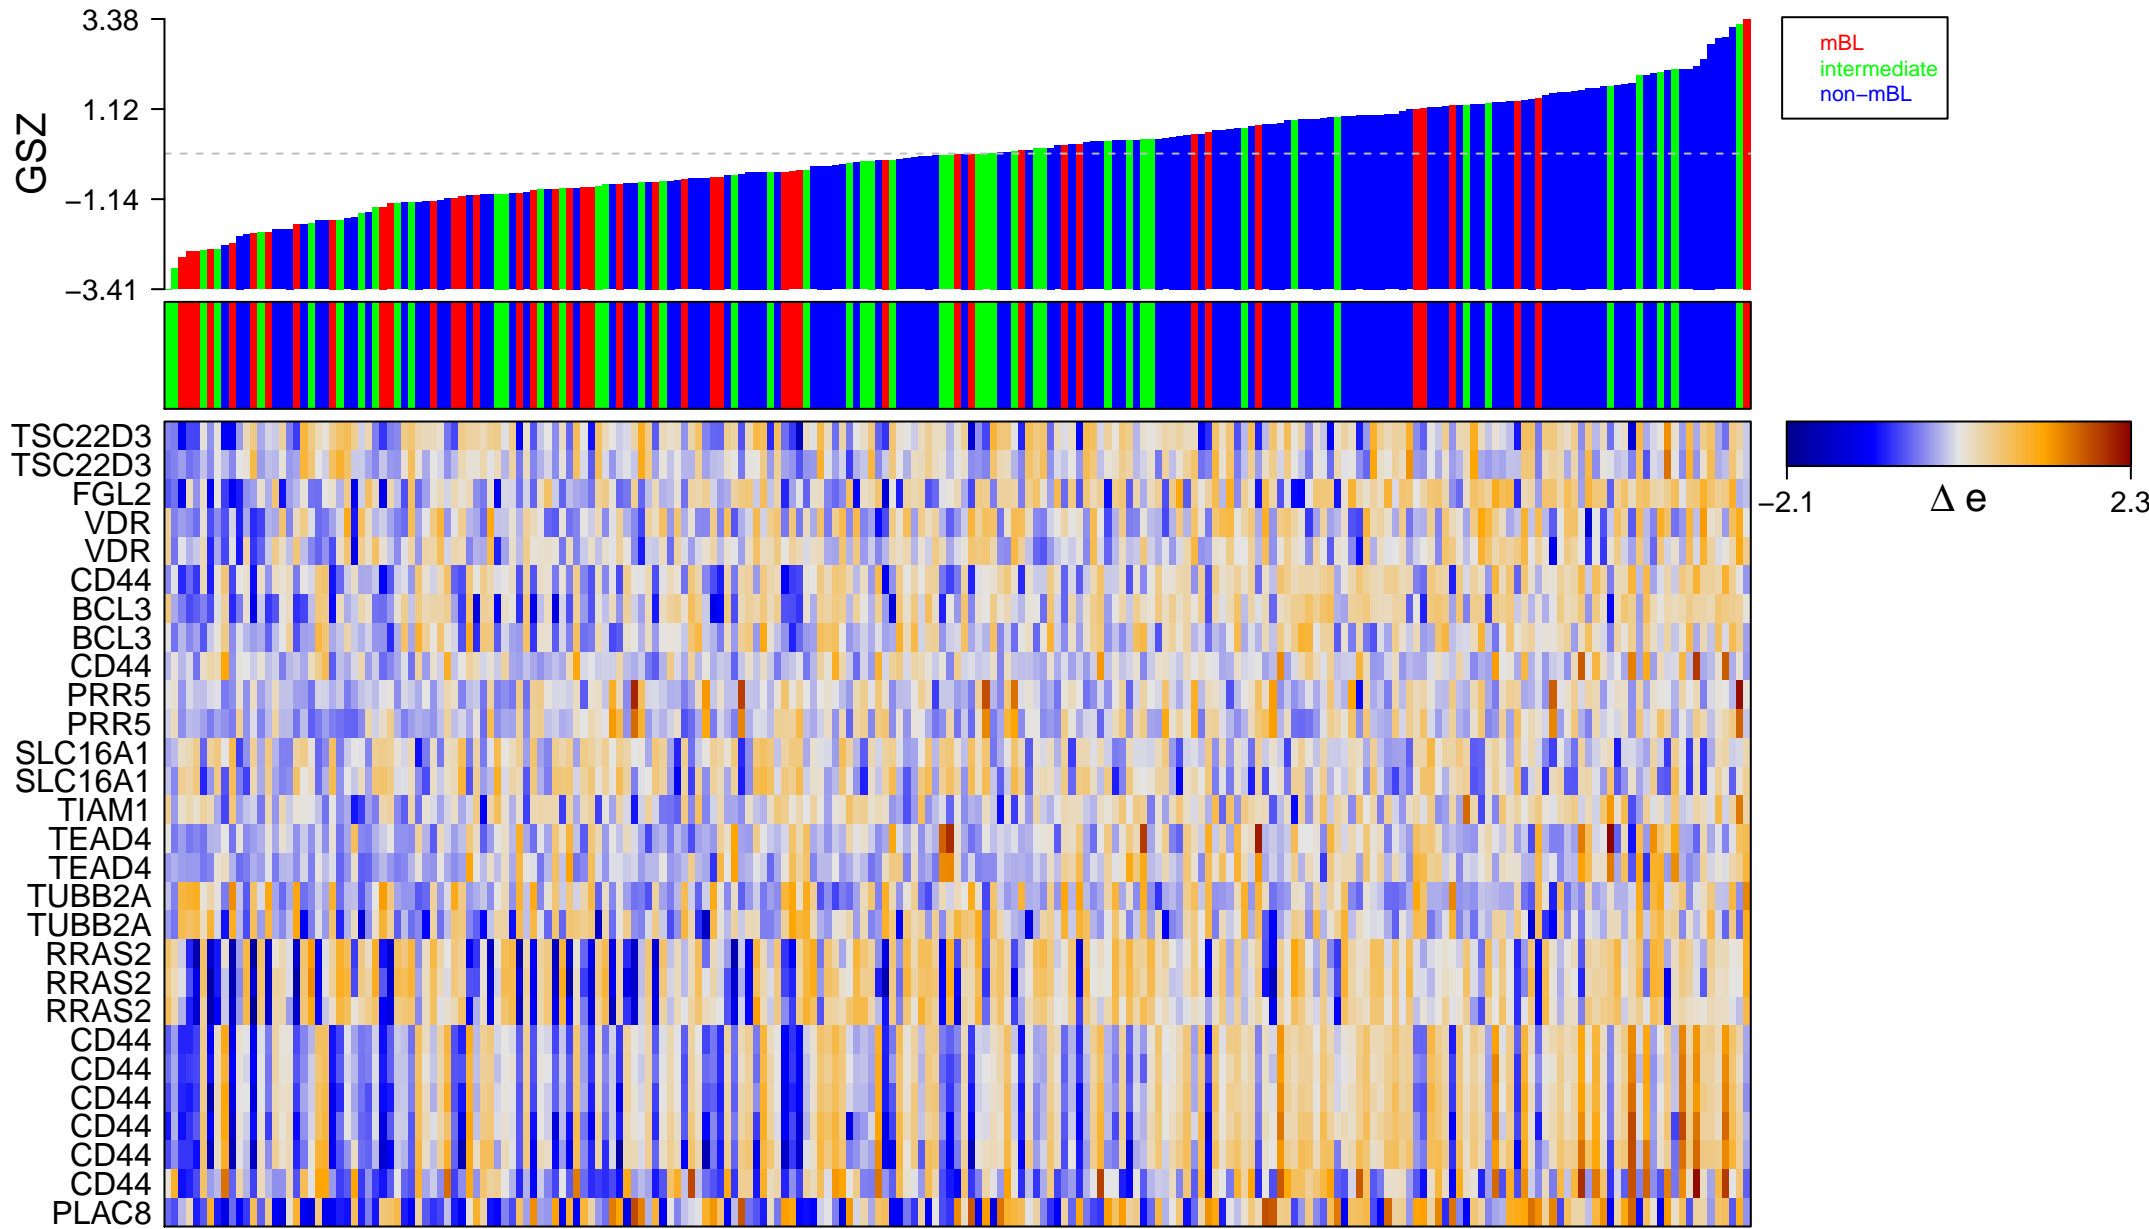

# BURTON\_ADIPOGENESIS\_PEAK\_AT\_8HR

# BURTON\_ADIPOGENESIS\_PEAK\_AT\_8HR

■ on  
■ -  
□ off