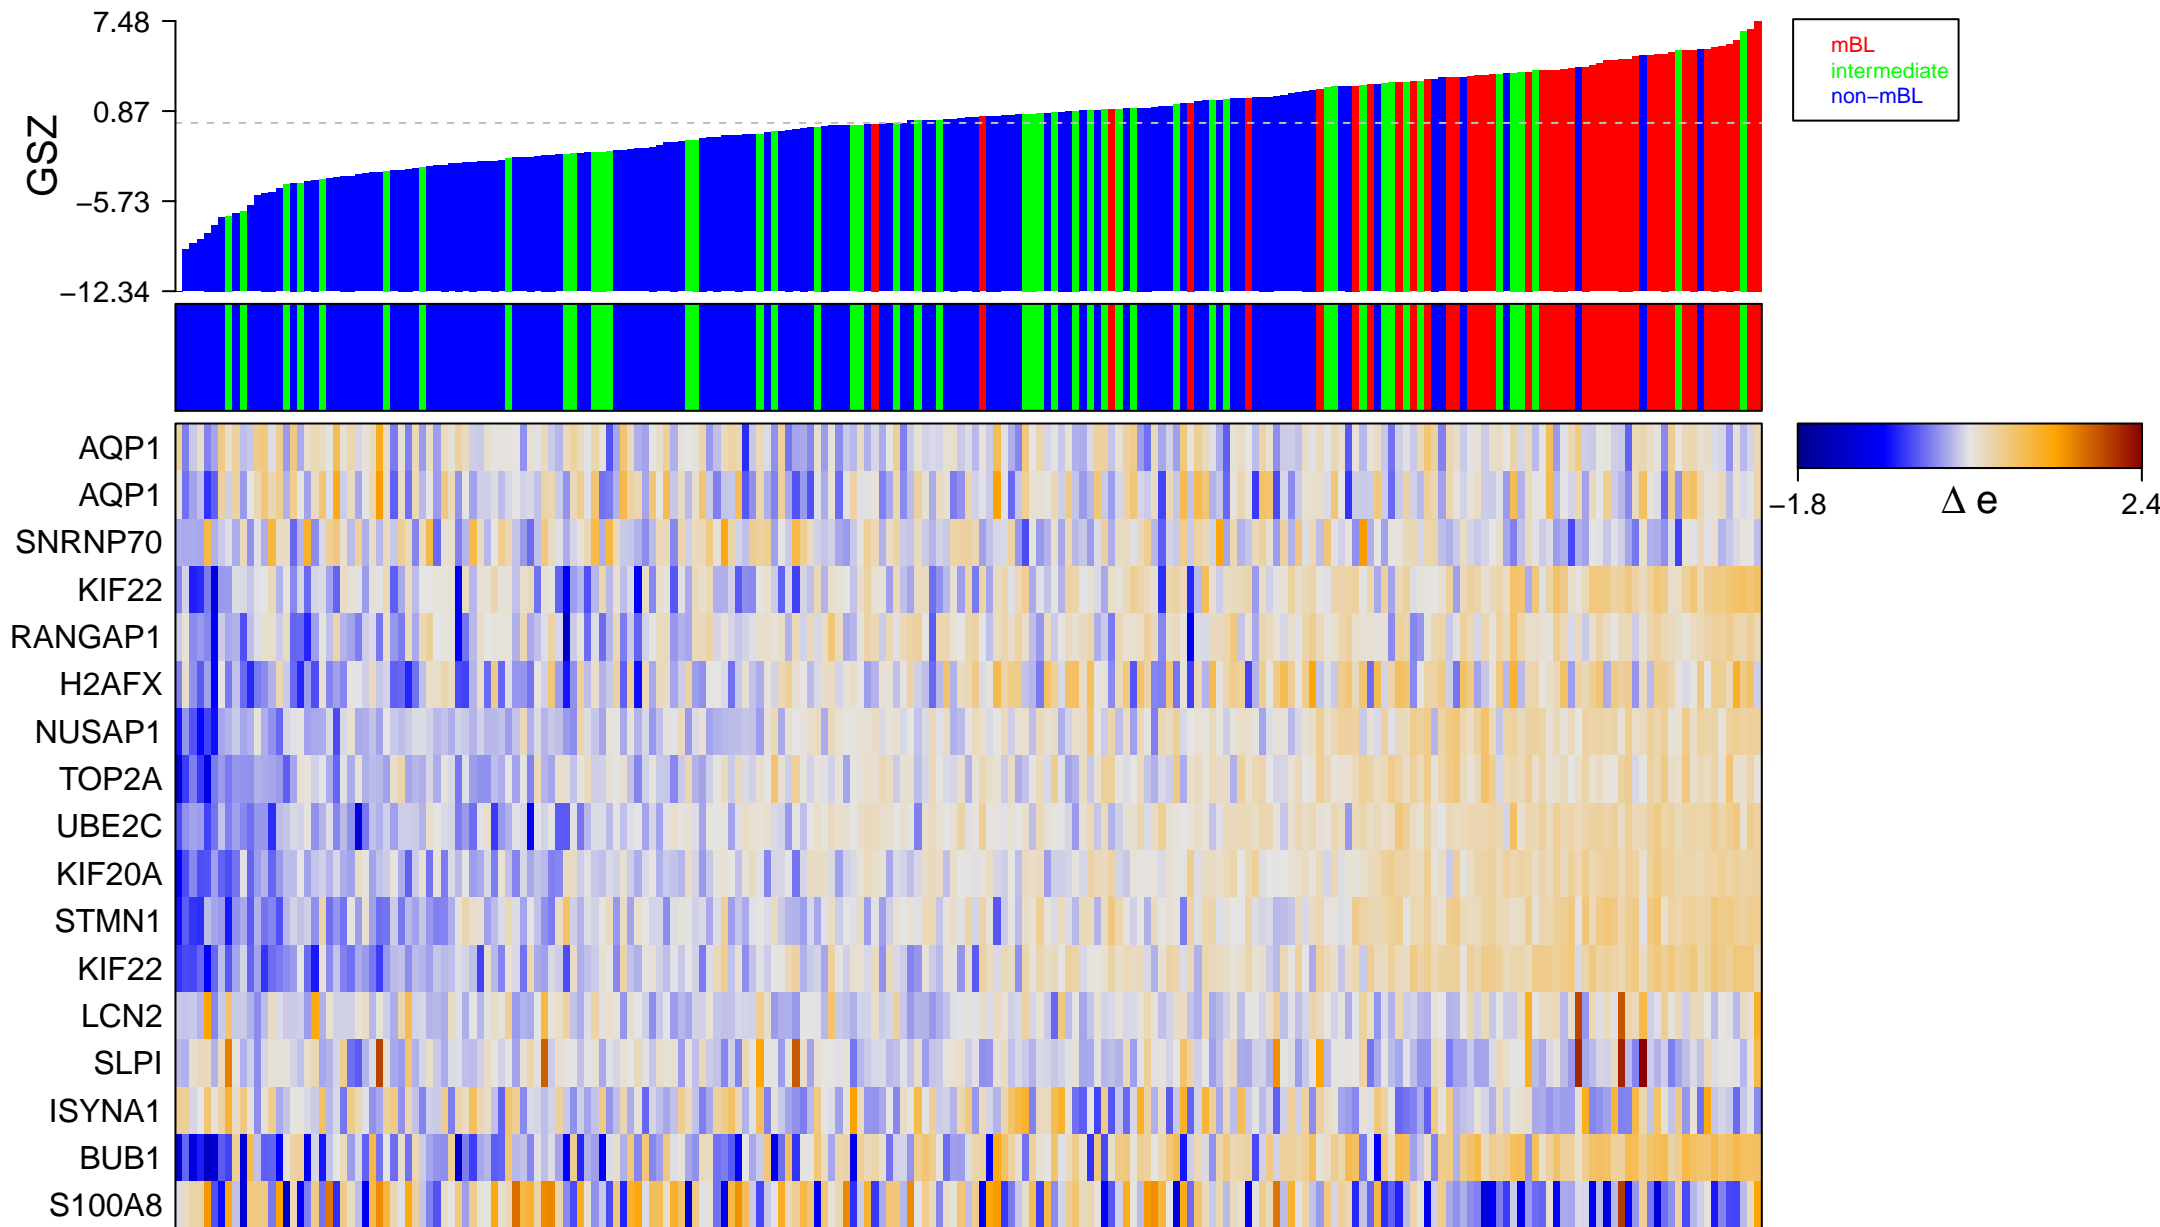

# BURTON\_ADIPOGENESIS\_PEAK\_AT\_24HR