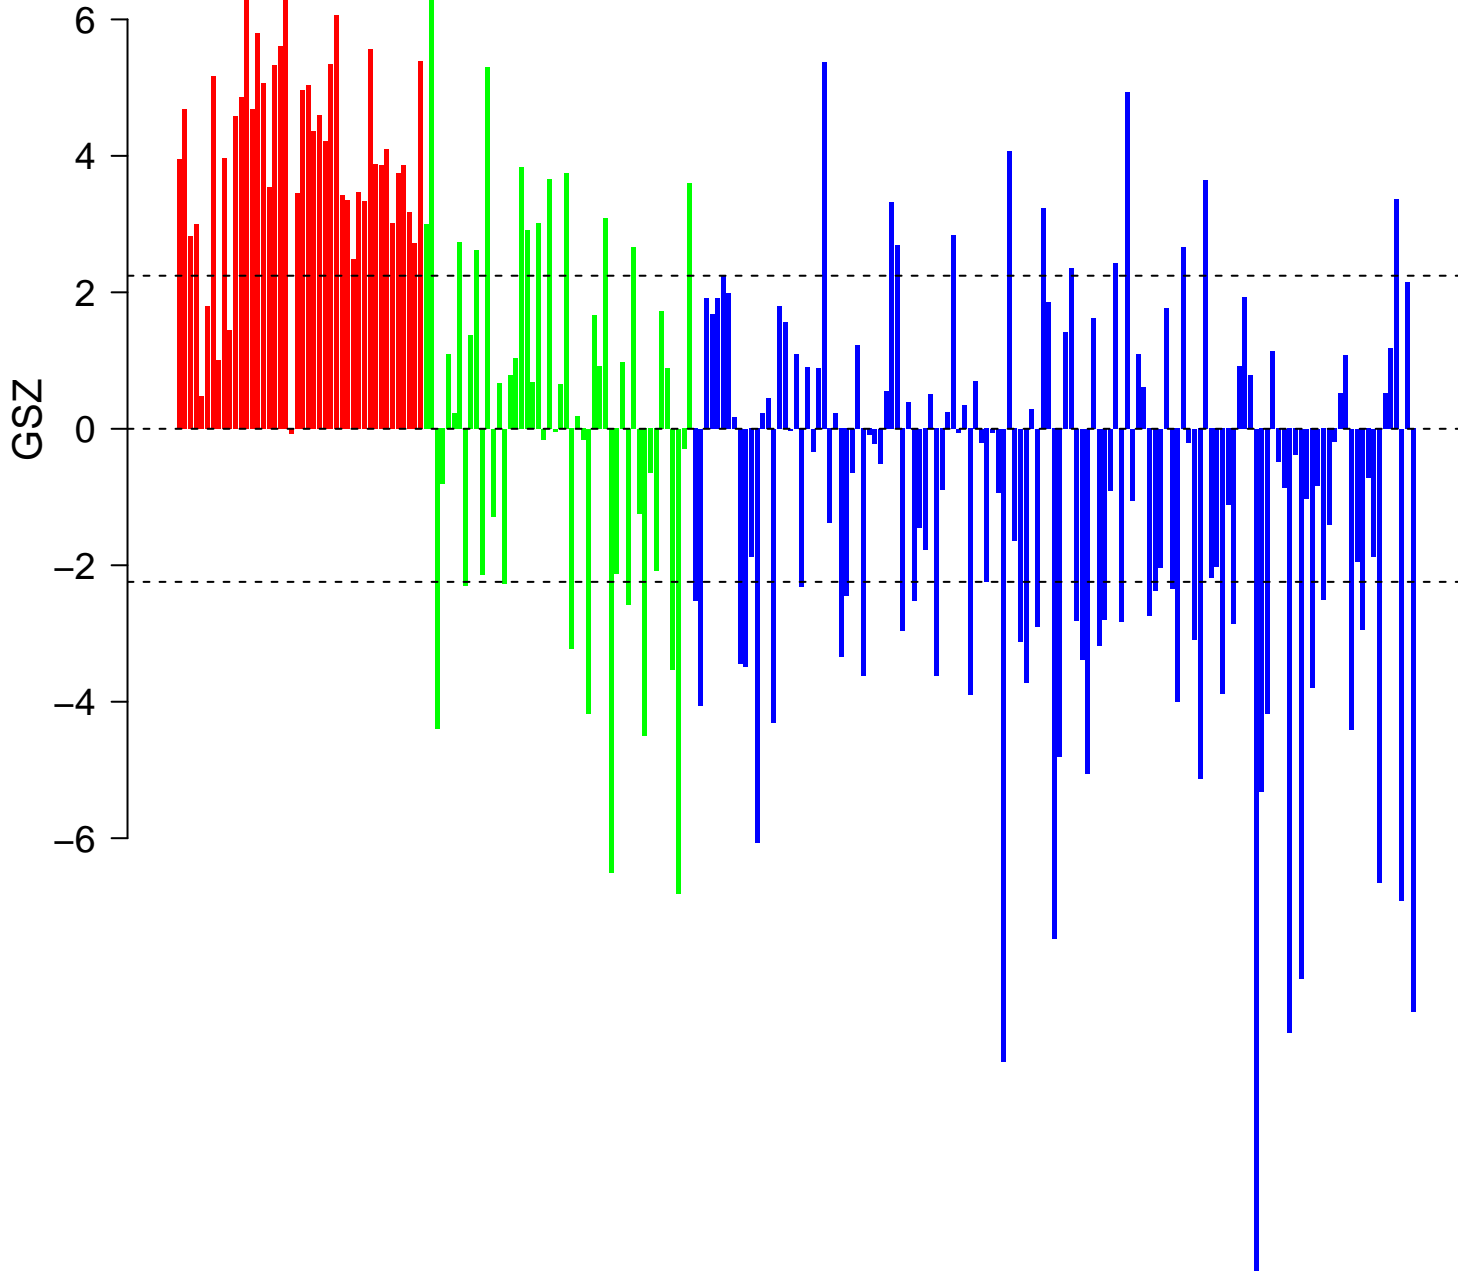

# BURTON\_ADIPOGENESIS\_PEAK\_AT\_24HR