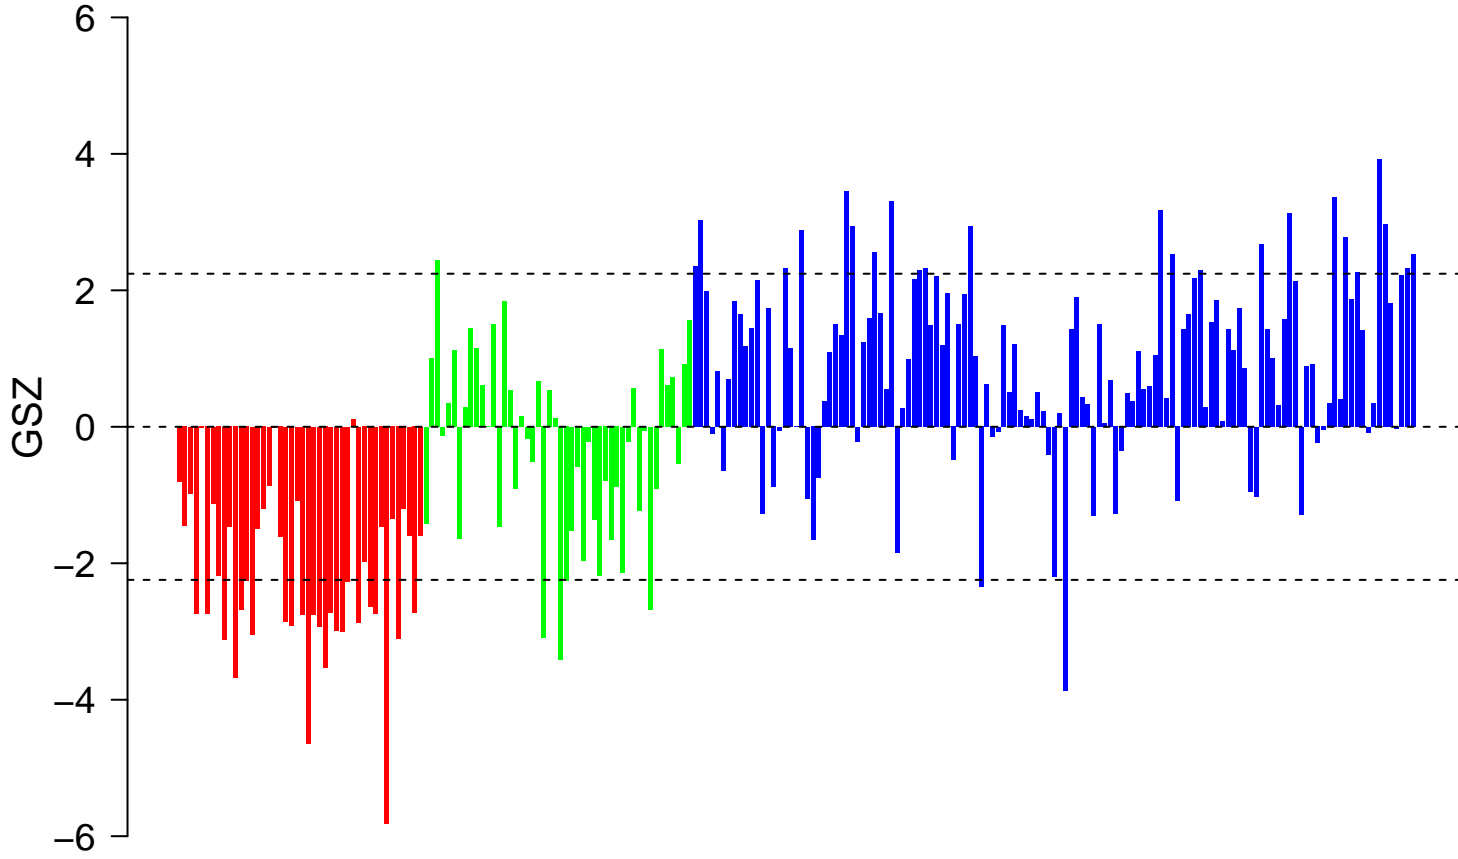

BUCKANOVICH_T_LYMPHOCYTE_HOMING_ON_TUMOR_UP

BUCKANOVICH_T_LYMPHOCYTE_HOMING_ON_TUMOR_UP

■ on
■ -
□ off

BUCKANOVICH_T_LYMPHOCYTE_HOMING_ON_TUMOR_UP