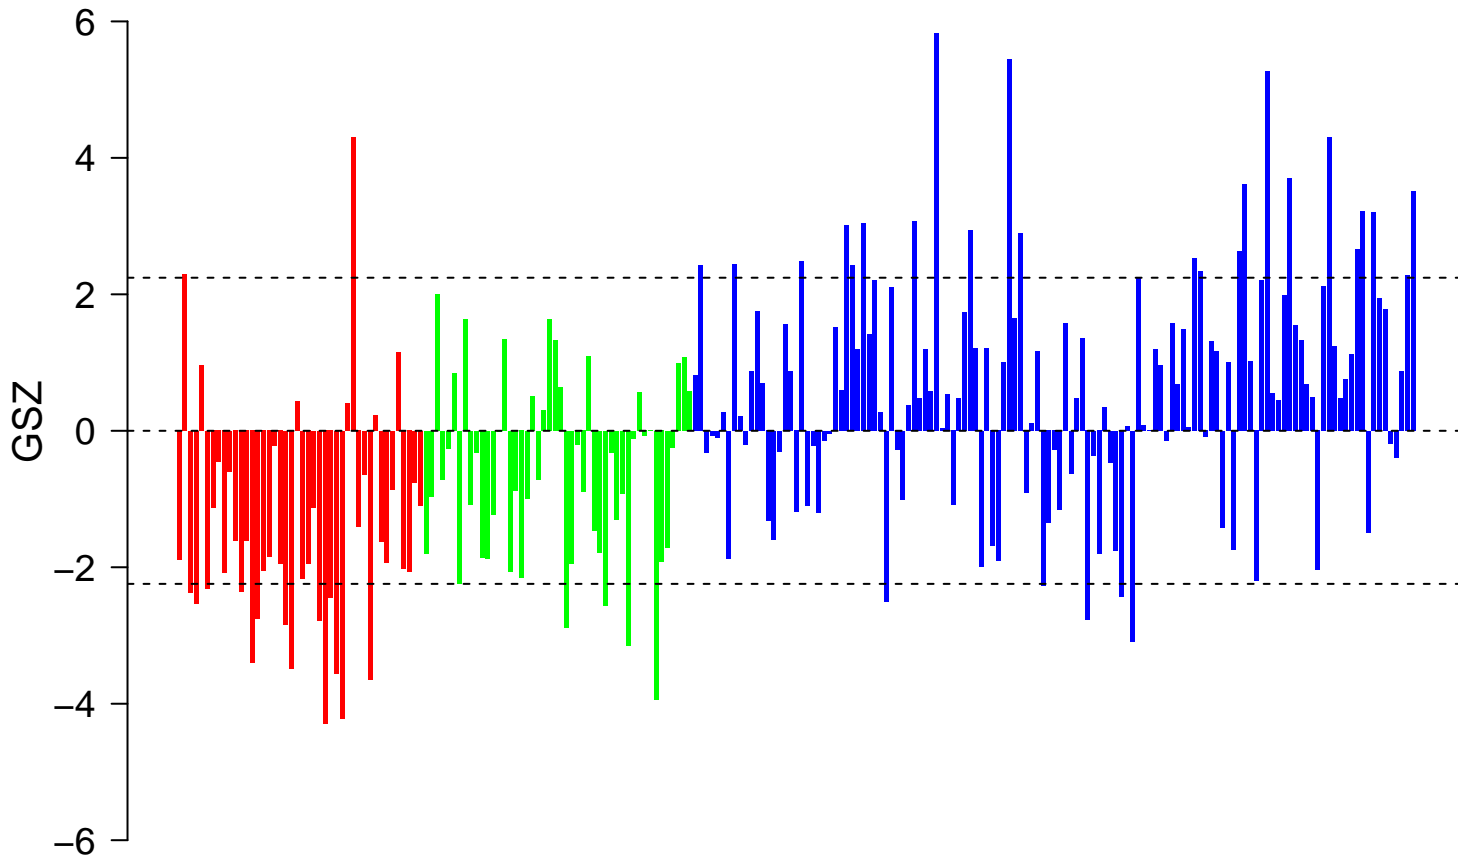

BRUECKNER_TARGETS_OF_MIRLET7A3_UP

■ on
■ -
□ off

BRUECKNER_TARGETS_OF_MIRLET7A3_UP