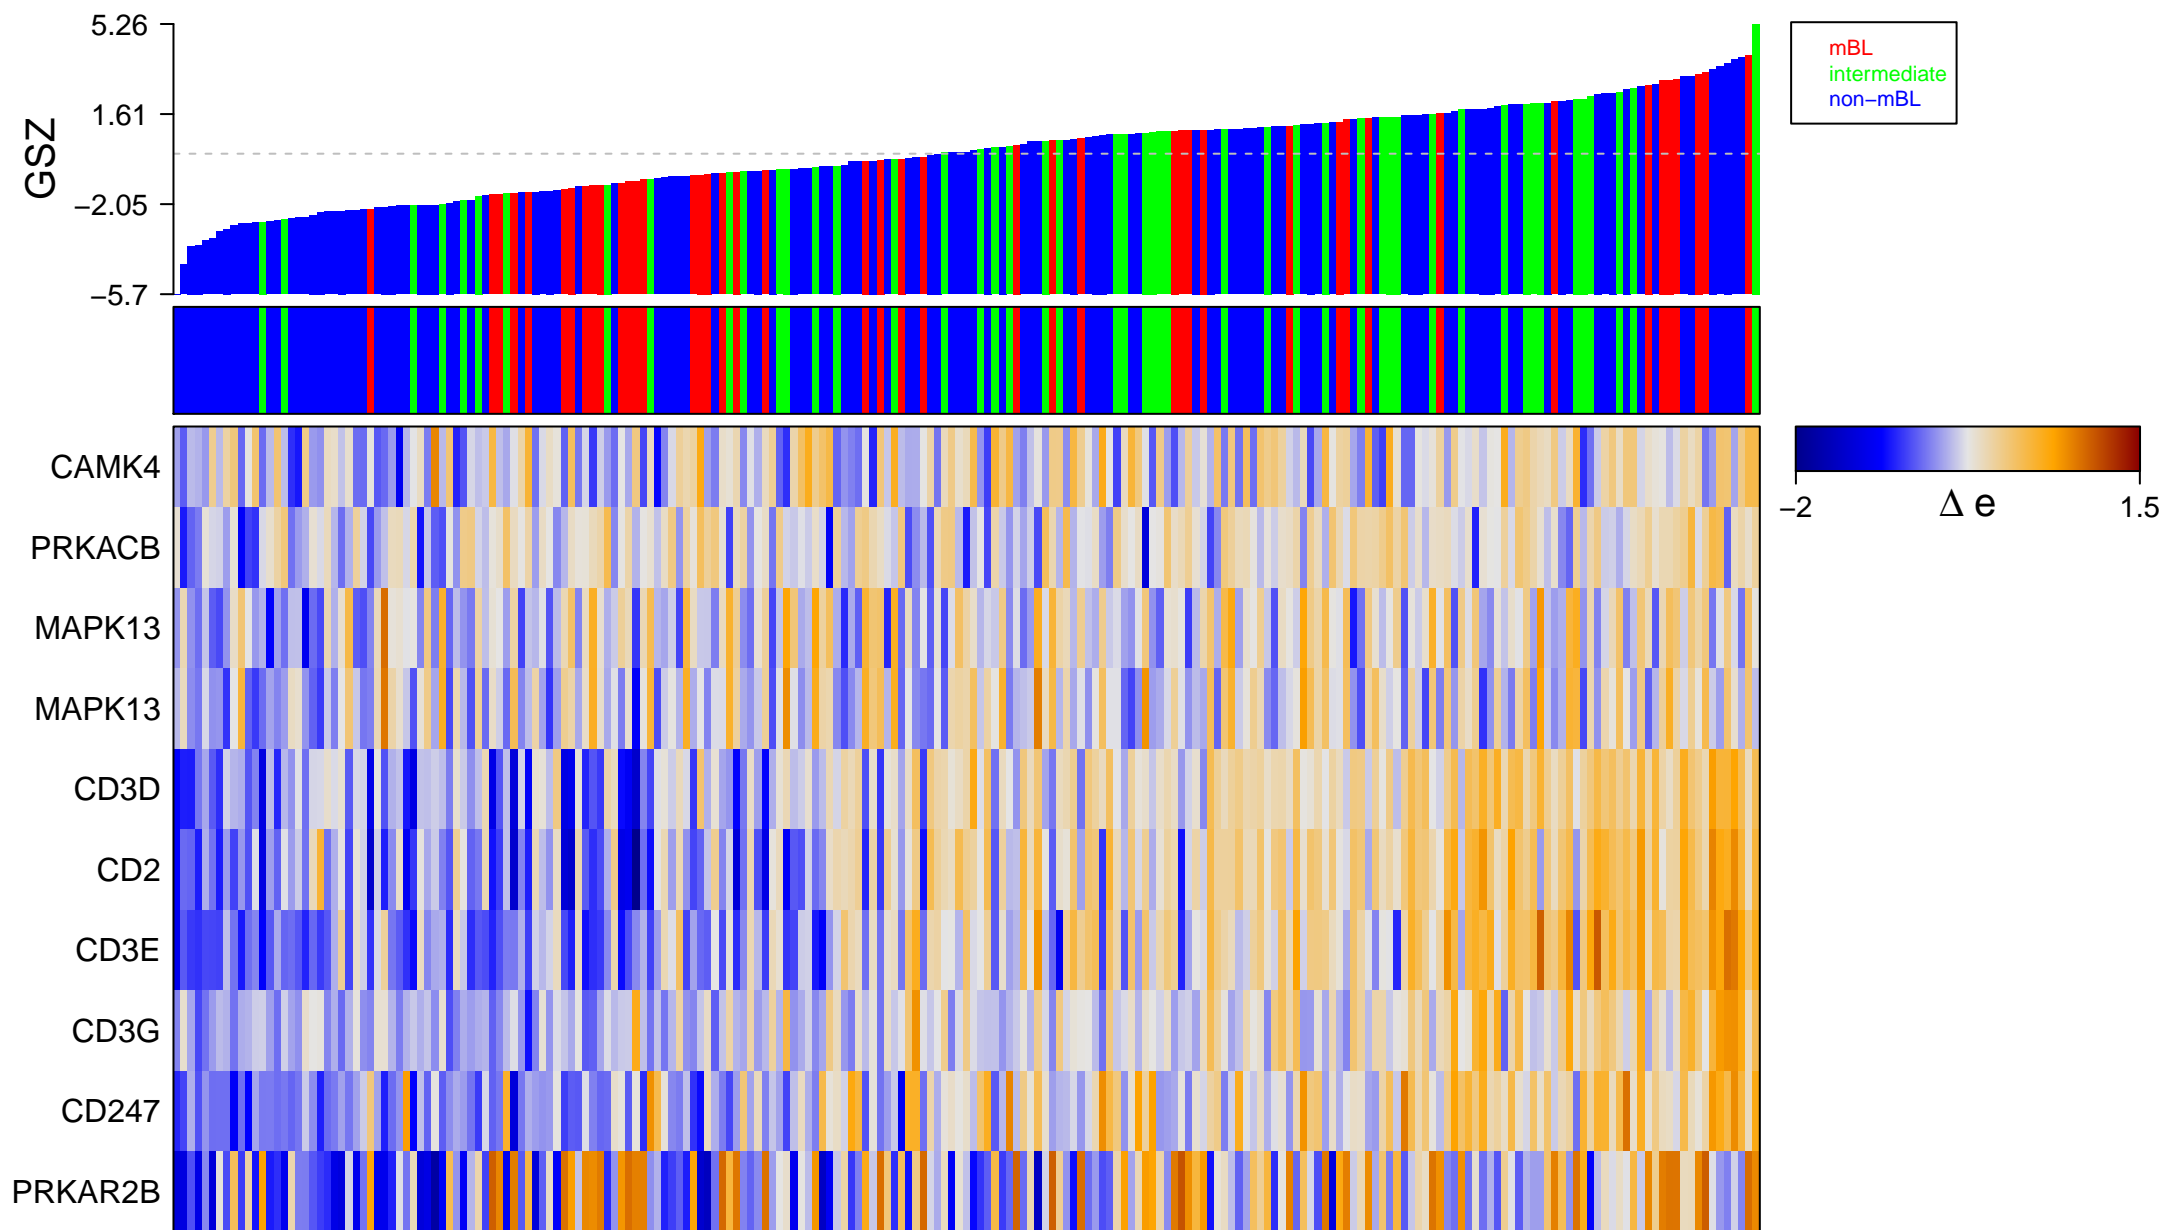

BIOCARTA_STATHMIN_PATHWAY

BIOCARTA_STATHMIN_PATHWAY

■ on
■ -
□ off

BIOCARTA_STATHMIN_PATHWAY