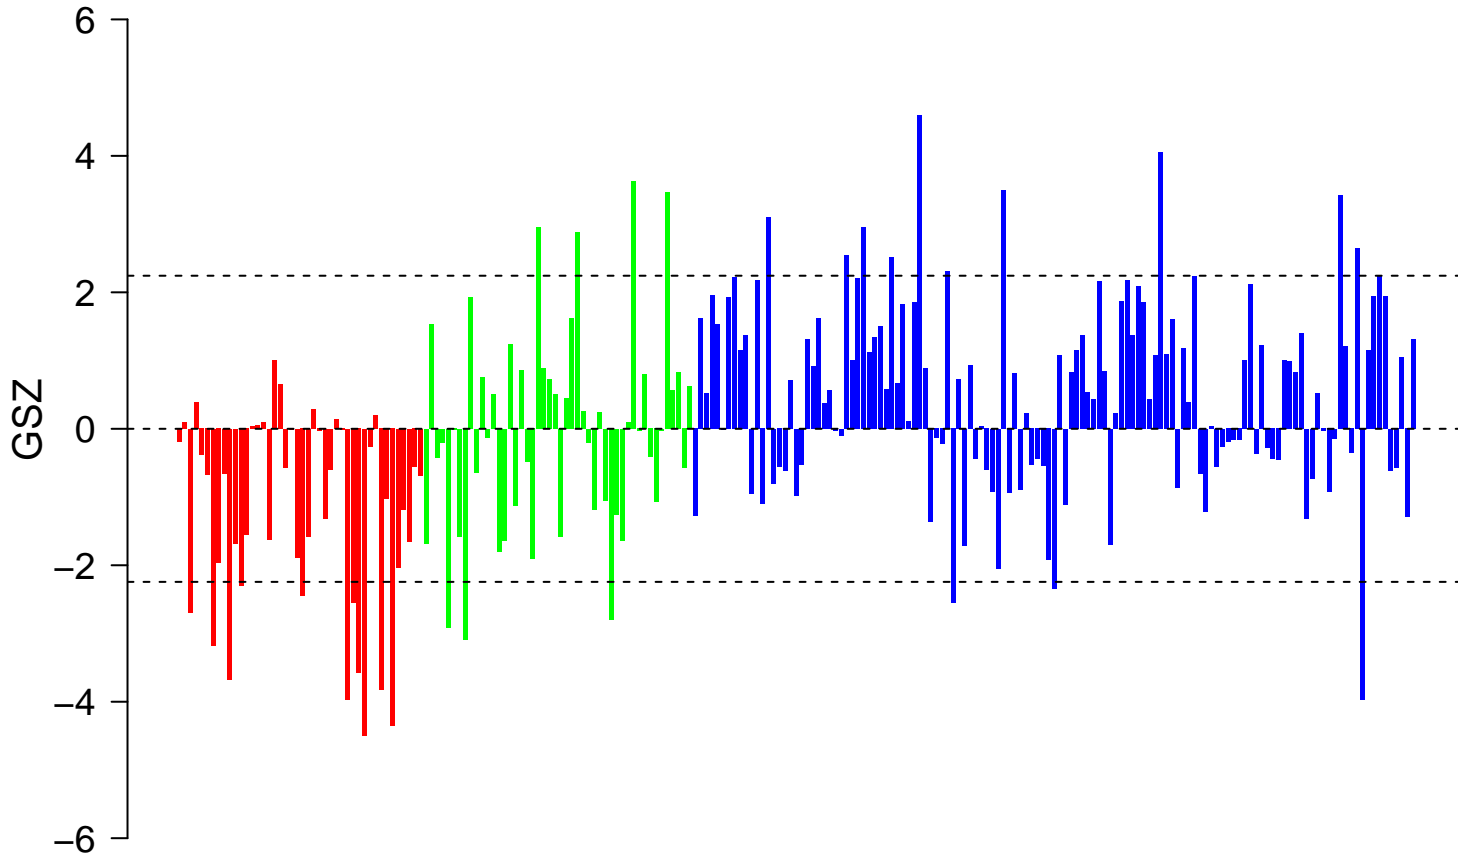

# BIOCARTA\_MAPK\_PATHWAY

■ on  
■ -  
□ off