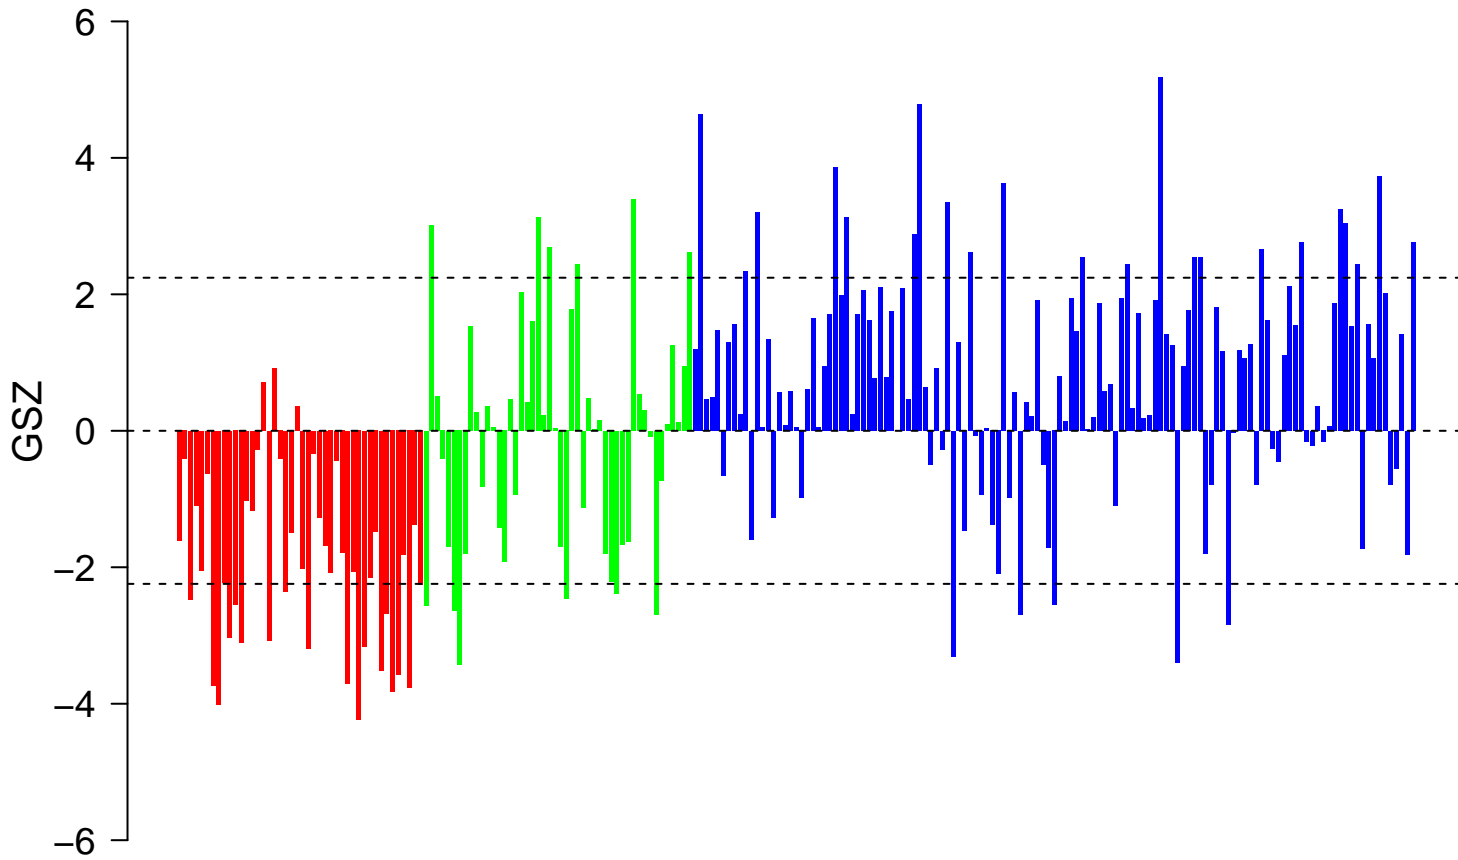

BIOCARTA_KERATINOCYTE_PATHWAY

BIOCARTA_KERATINOCYTE_PATHWAY

■ on
■ -
□ off

BIOCARTA_KERATINOCYTE_PATHWAY