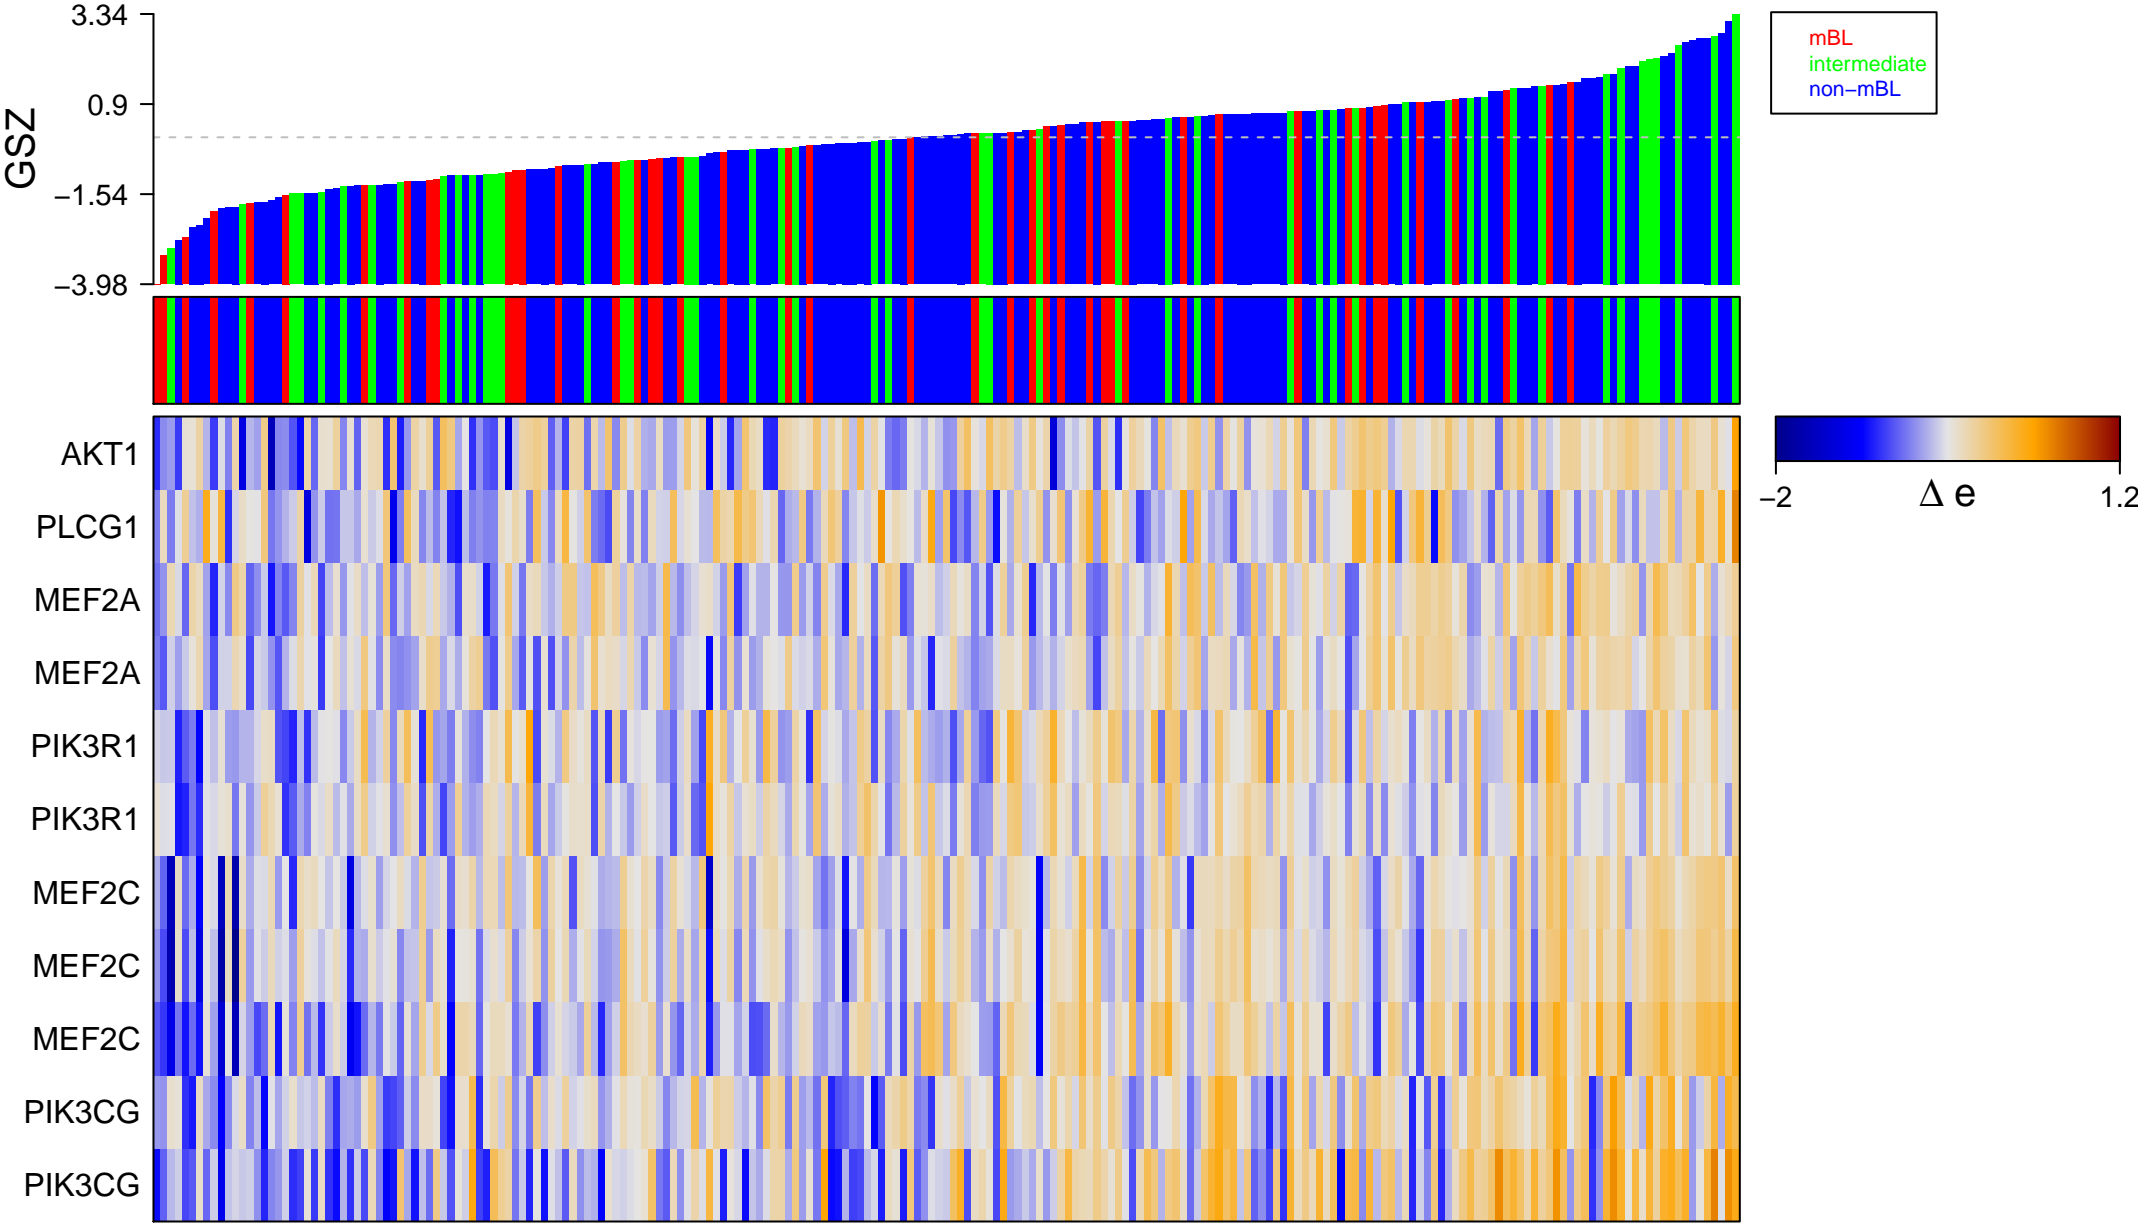

# BIOCARTA\_ERK5\_PATHWAY

# BIOCARTA\_ERK5\_PATHWAY

■ on  
■ -  
□ off