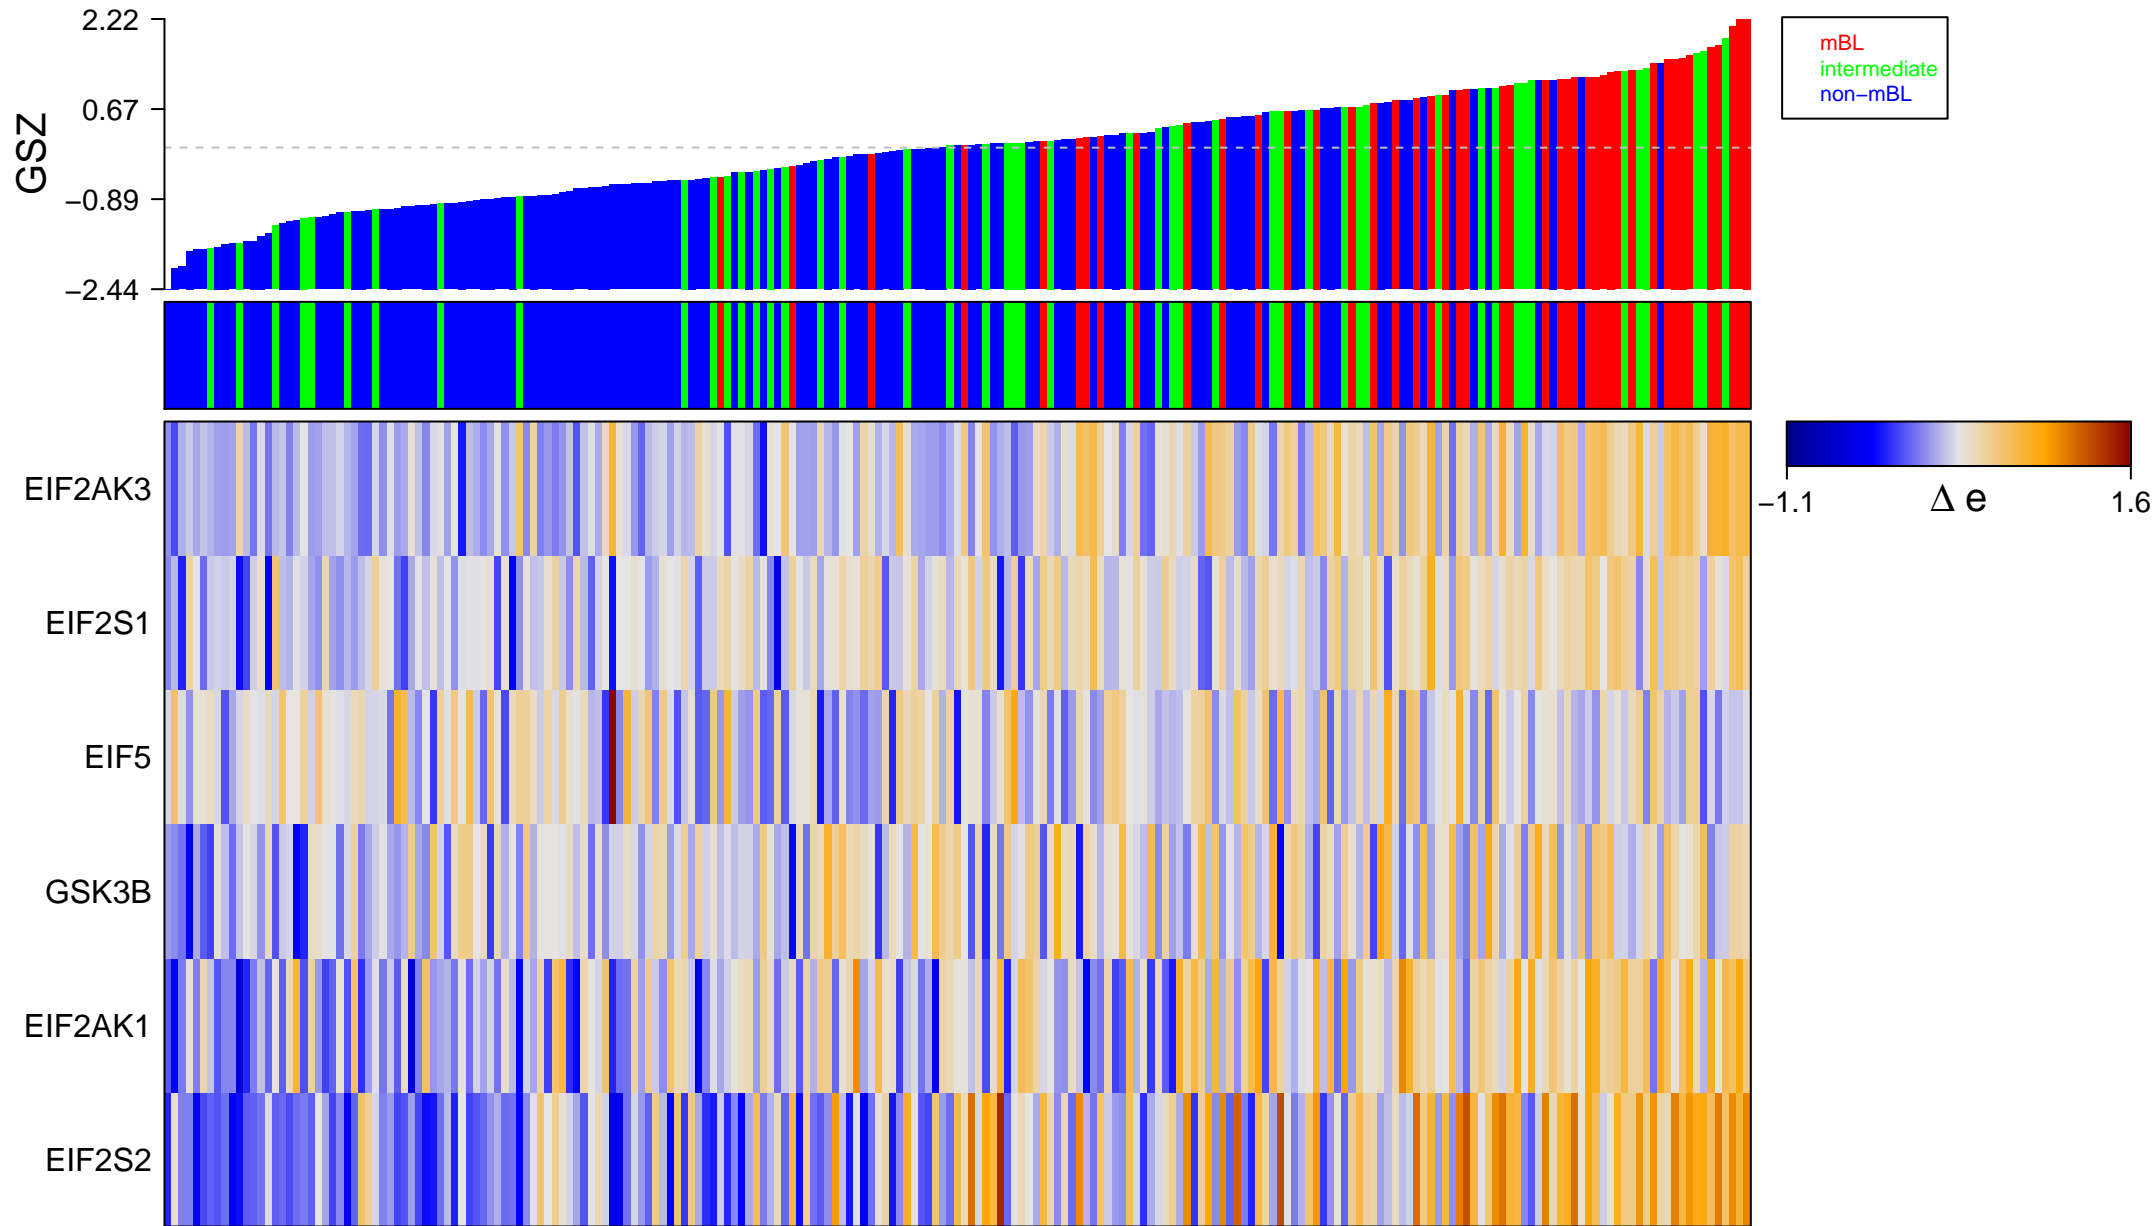

# BIOCARTA\_EIF2\_PATHWAY

# BIOCARTA\_EIF2\_PATHWAY

■ on  
■ -  
□ off