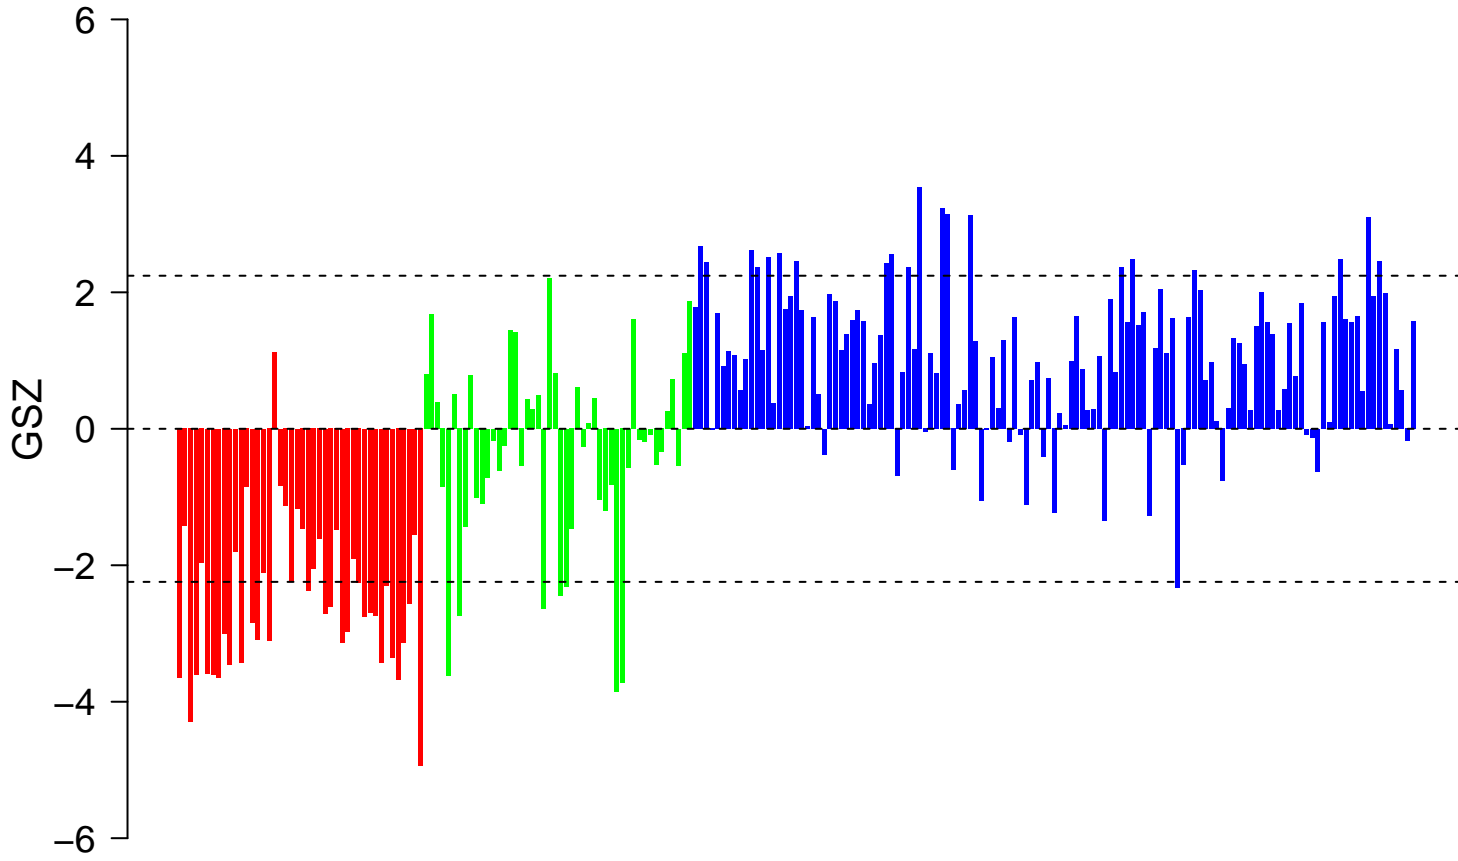

# BIOCARTA\_DEATH\_PATHWAY

■ on  
■ -  
□ off

# BIOCARTA\_DEATH\_PATHWAY