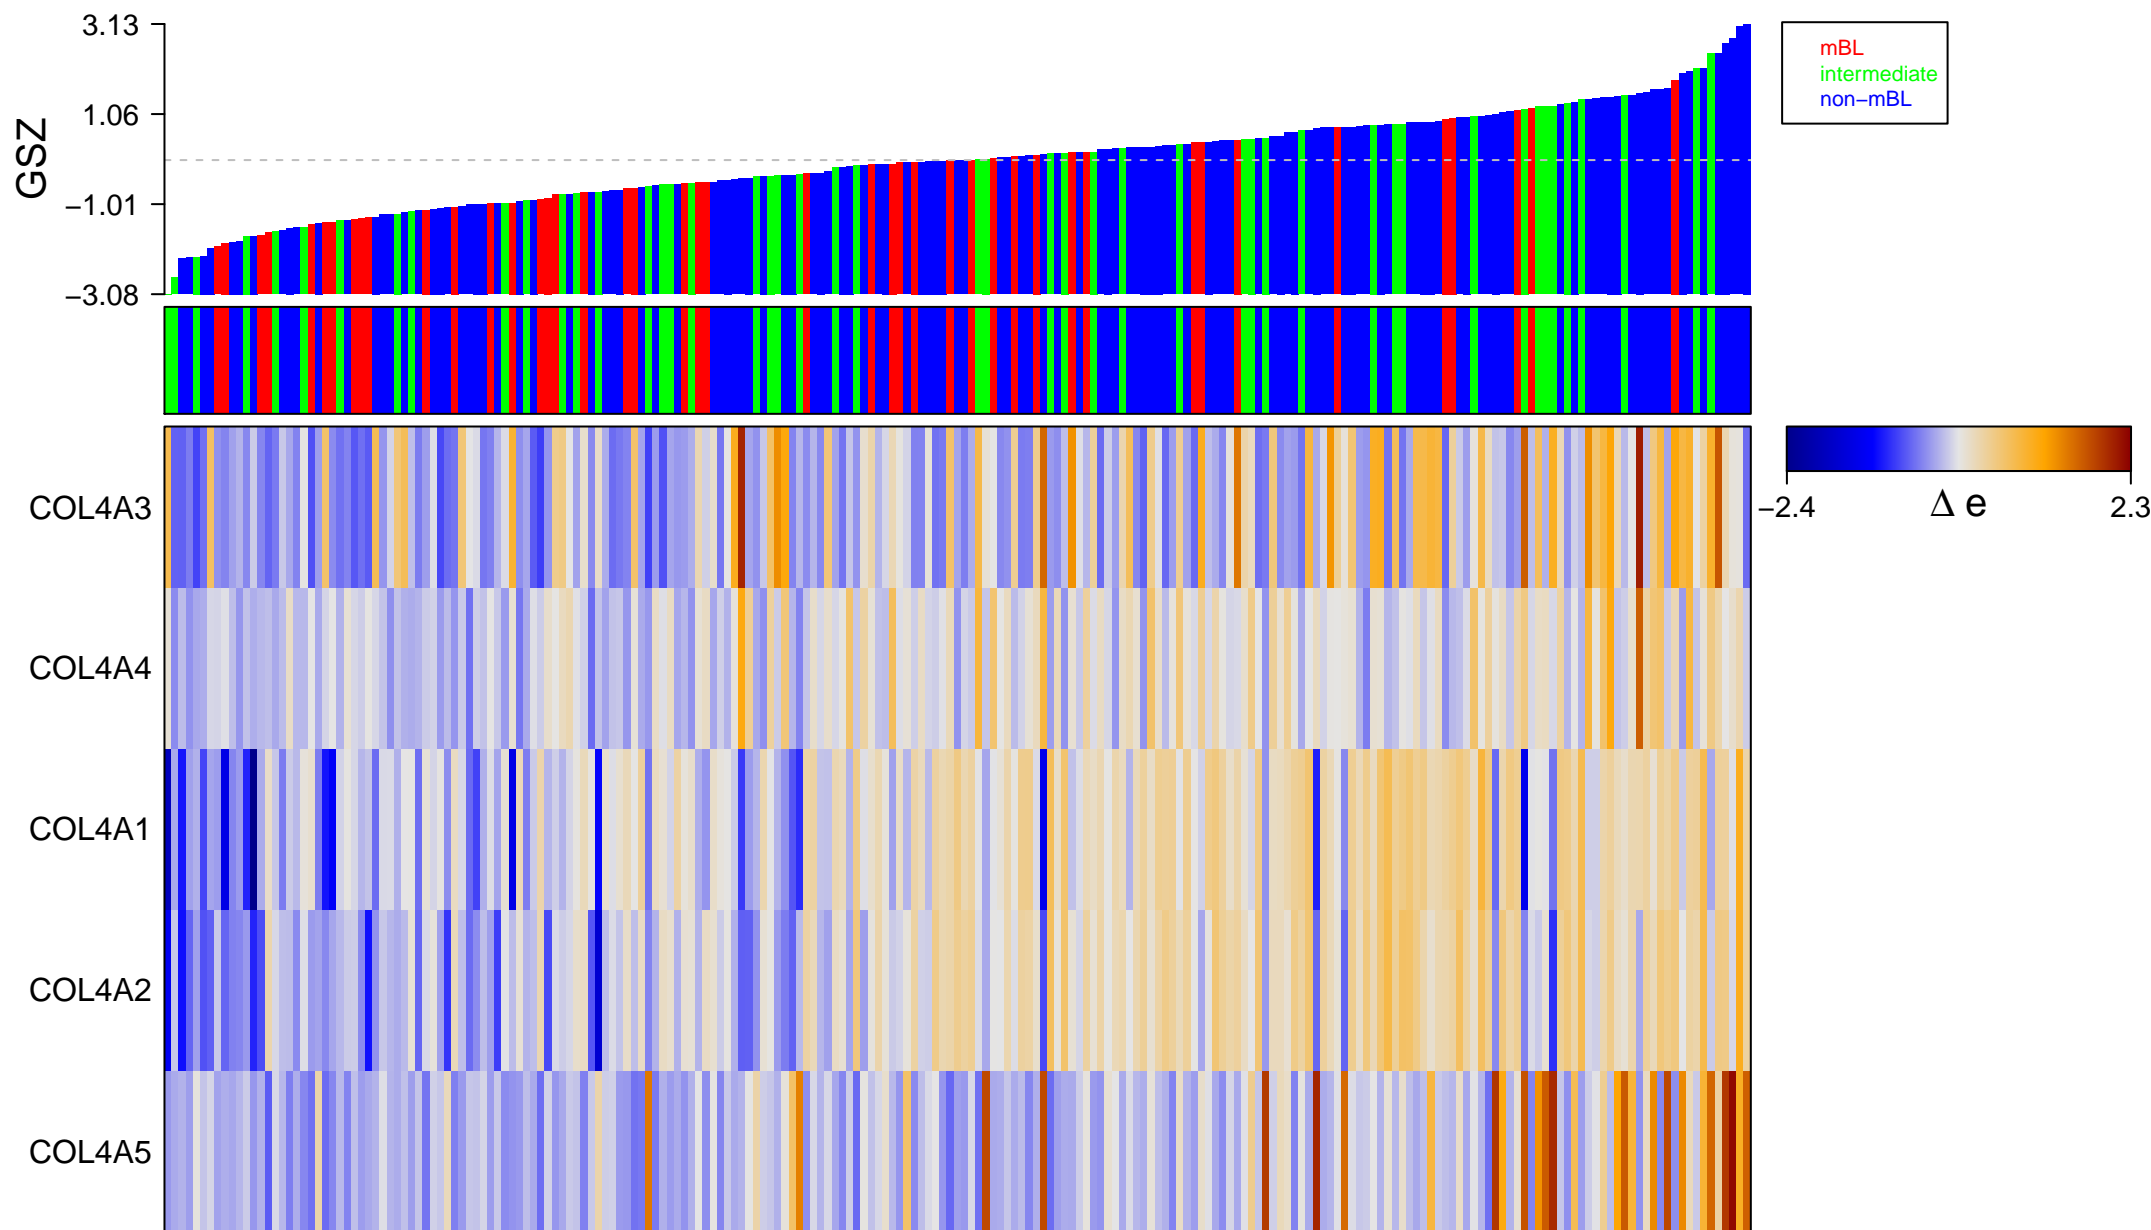

# BIOCARTA\_ACE2\_PATHWAY

# BIOCARTA\_ACE2\_PATHWAY

■ on  
 ■ -  
 □ off