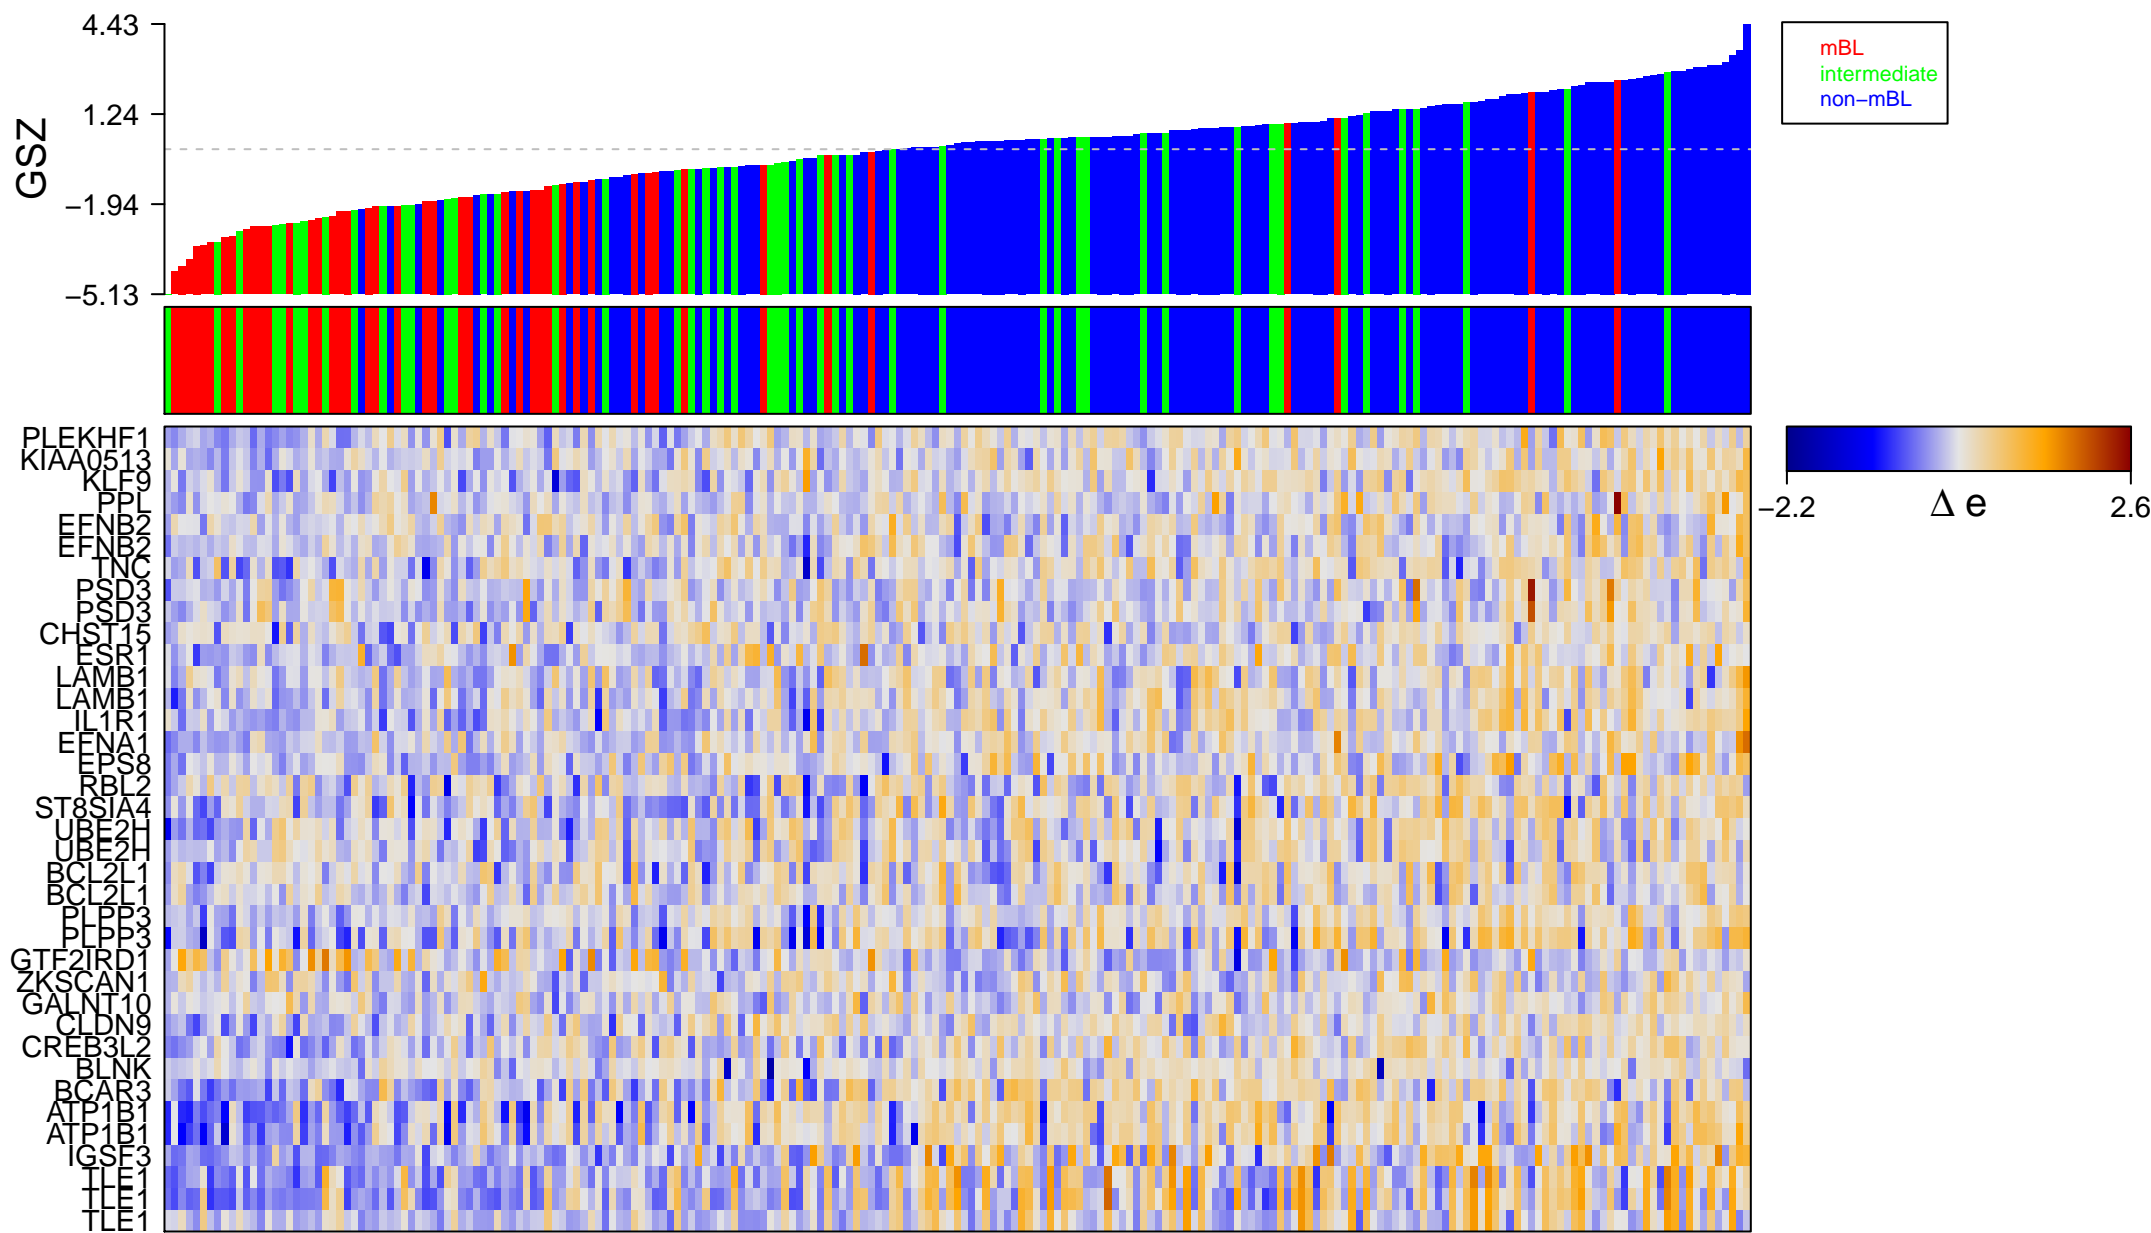

BHAT_ESR1_TARGETS_VIA_AKT1_DN

BHAT_ESR1_TARGETS_VIA_AKT1_DN

■ on
■ -
□ off

BHAT_ESR1_TARGETS_VIA_AKT1_DN