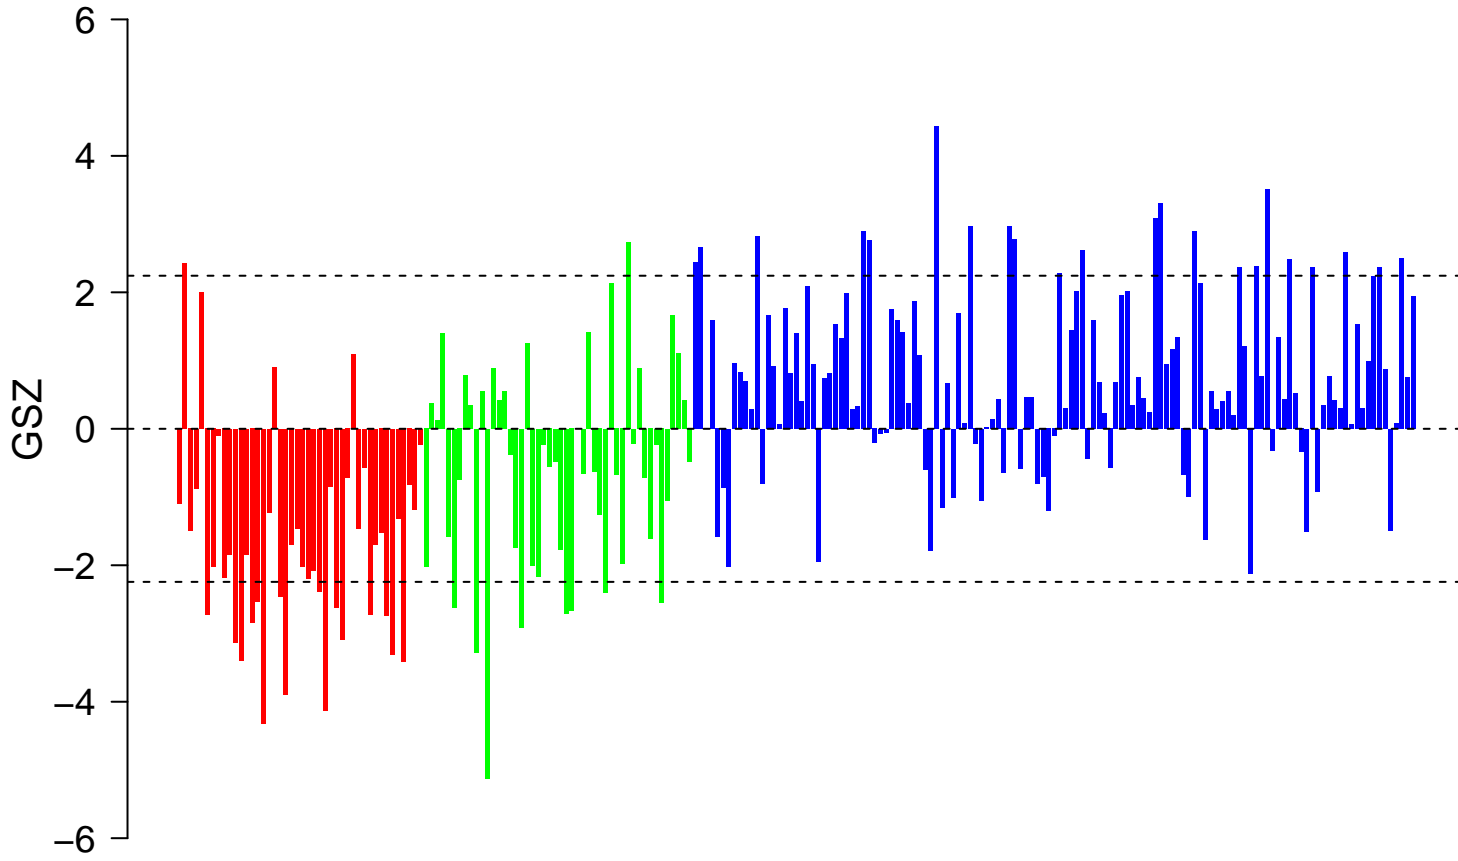

BHAT_ESR1_TARGETS_VIA_AKT1_DN

BHAT_ESR1_TARGETS_VIA_AKT1_DN

■ on
■ -
□ off

BHAT_ESR1_TARGETS_VIA_AKT1_DN