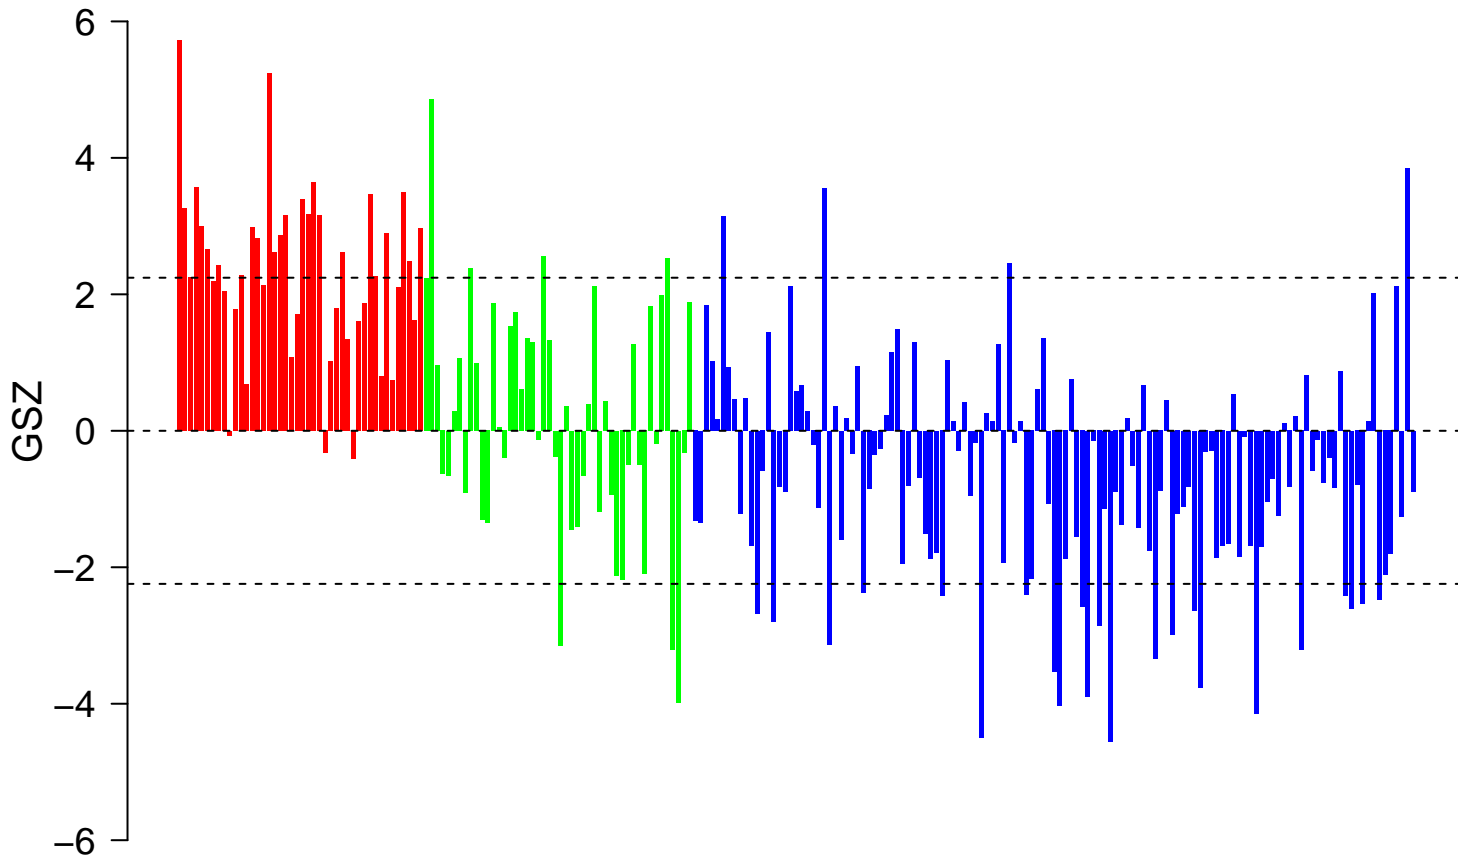

BENPORATH_SOX2_TARGETS

■ on
■ -
□ off

BENPORATH_SOX2_TARGETS