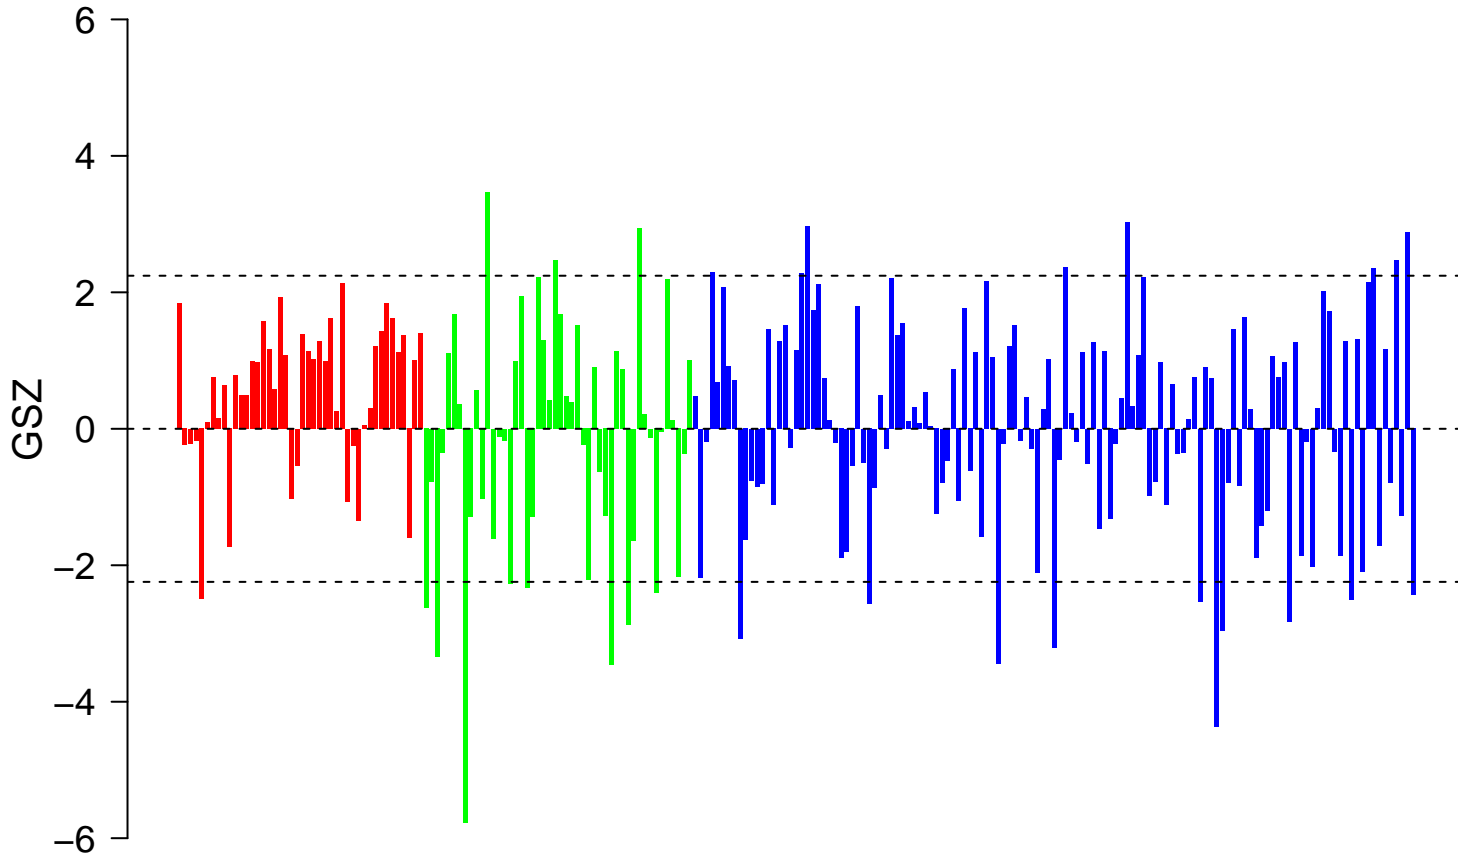

BENPORATH_MYC_TARGETS_WITH_EBOX

■ on
■ -
□ off

BENPORATH_MYC_TARGETS_WITH_EBOX