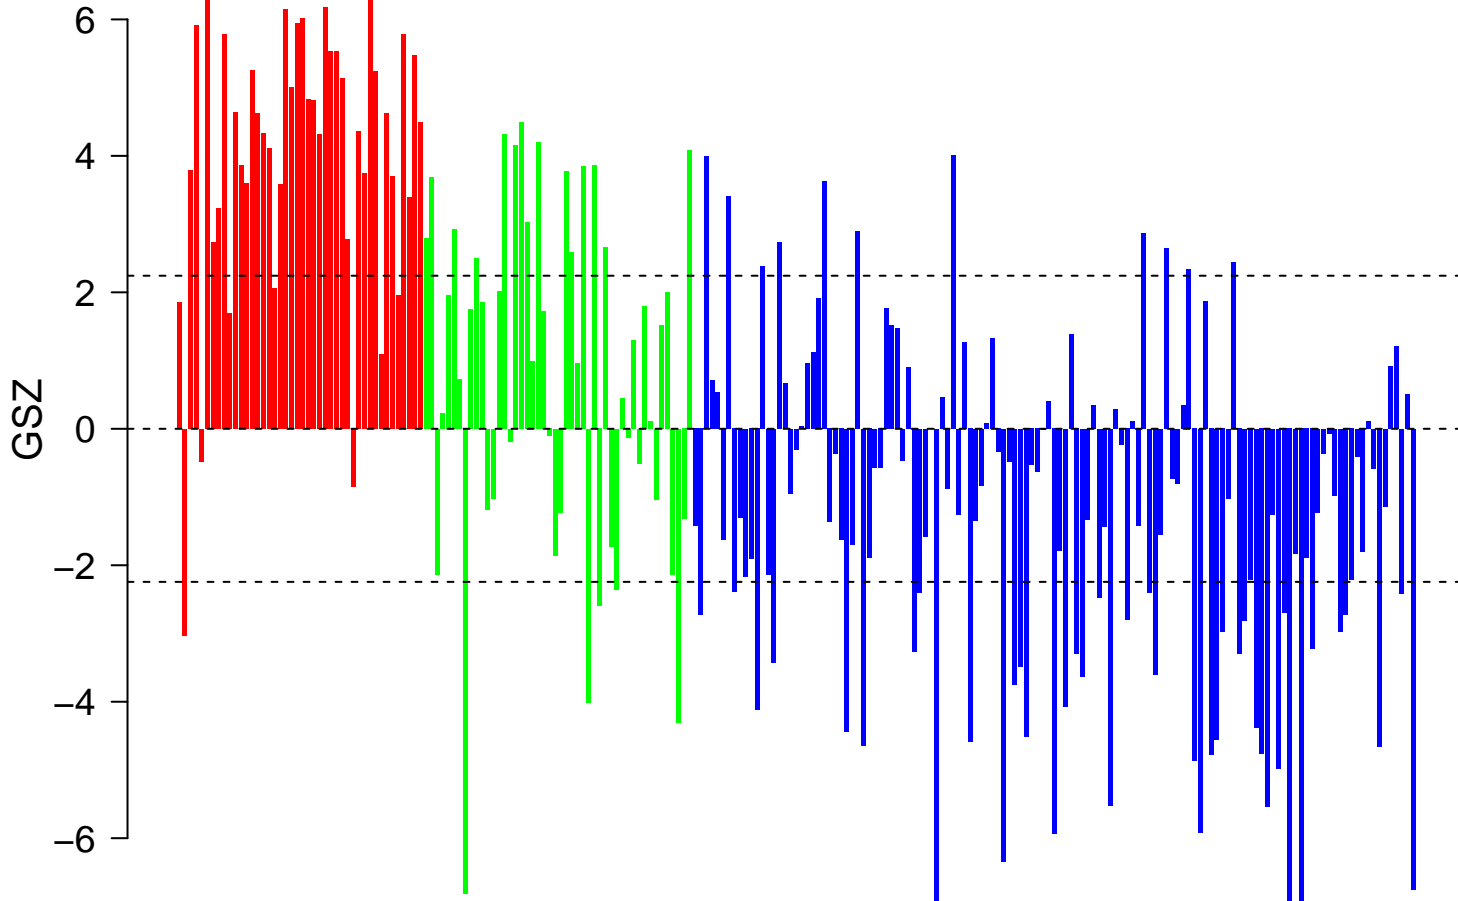

BENPORATH_MYC_MAX_TARGETS

■ on
■ -
□ off

BENPORATH_MYC_MAX_TARGETS