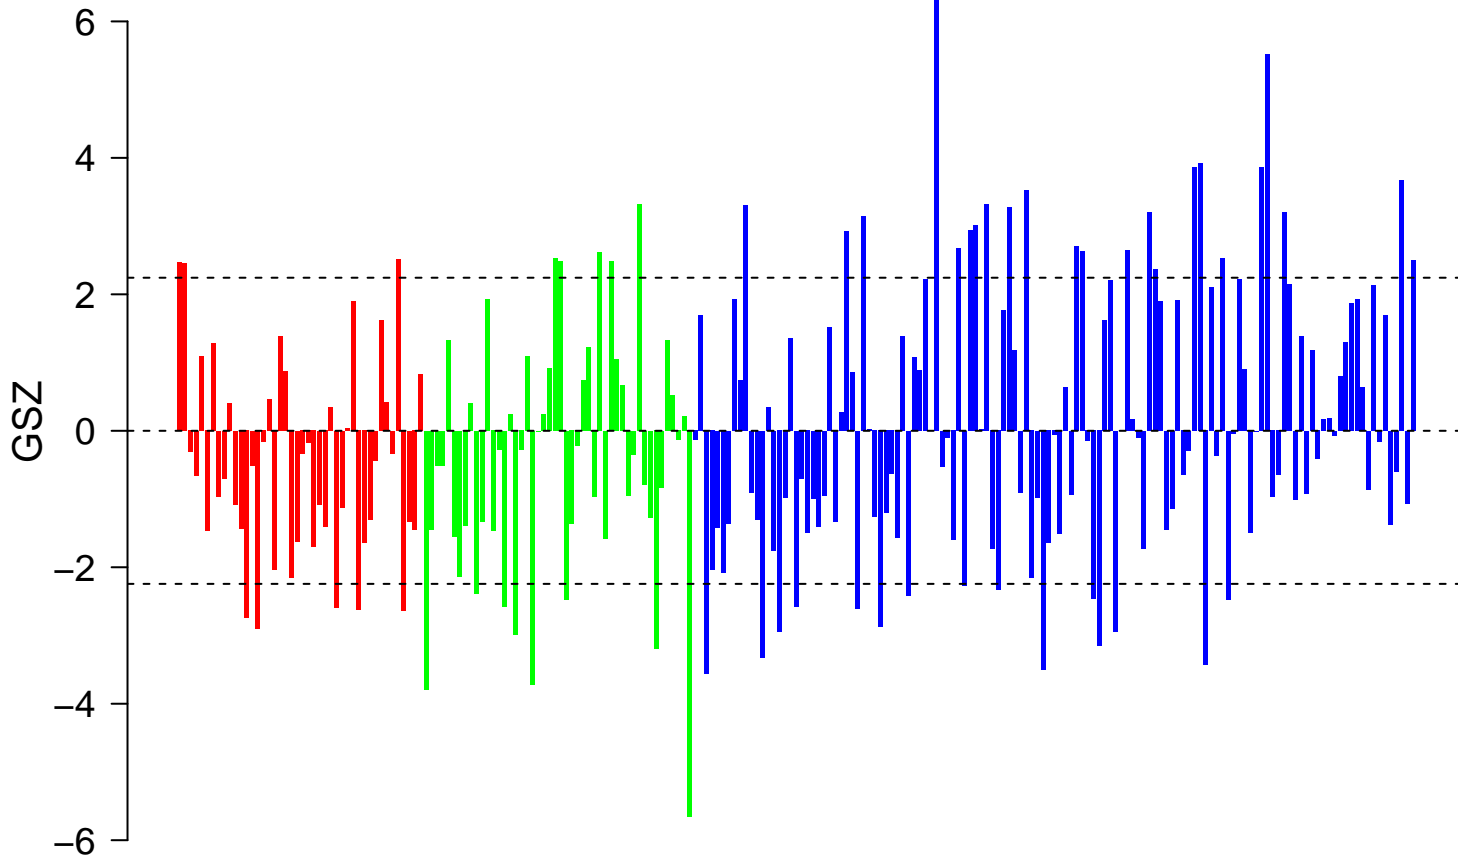

BEGUM_TARGETS_OF_PAX3_FOXO1_FUSION_DN

BEGUM_TARGETS_OF_PAX3_FOXO1_FUSION_DN

■ on
■ -
□ off

BEGUM_TARGETS_OF_PAX3_FOXO1_FUSION_DN