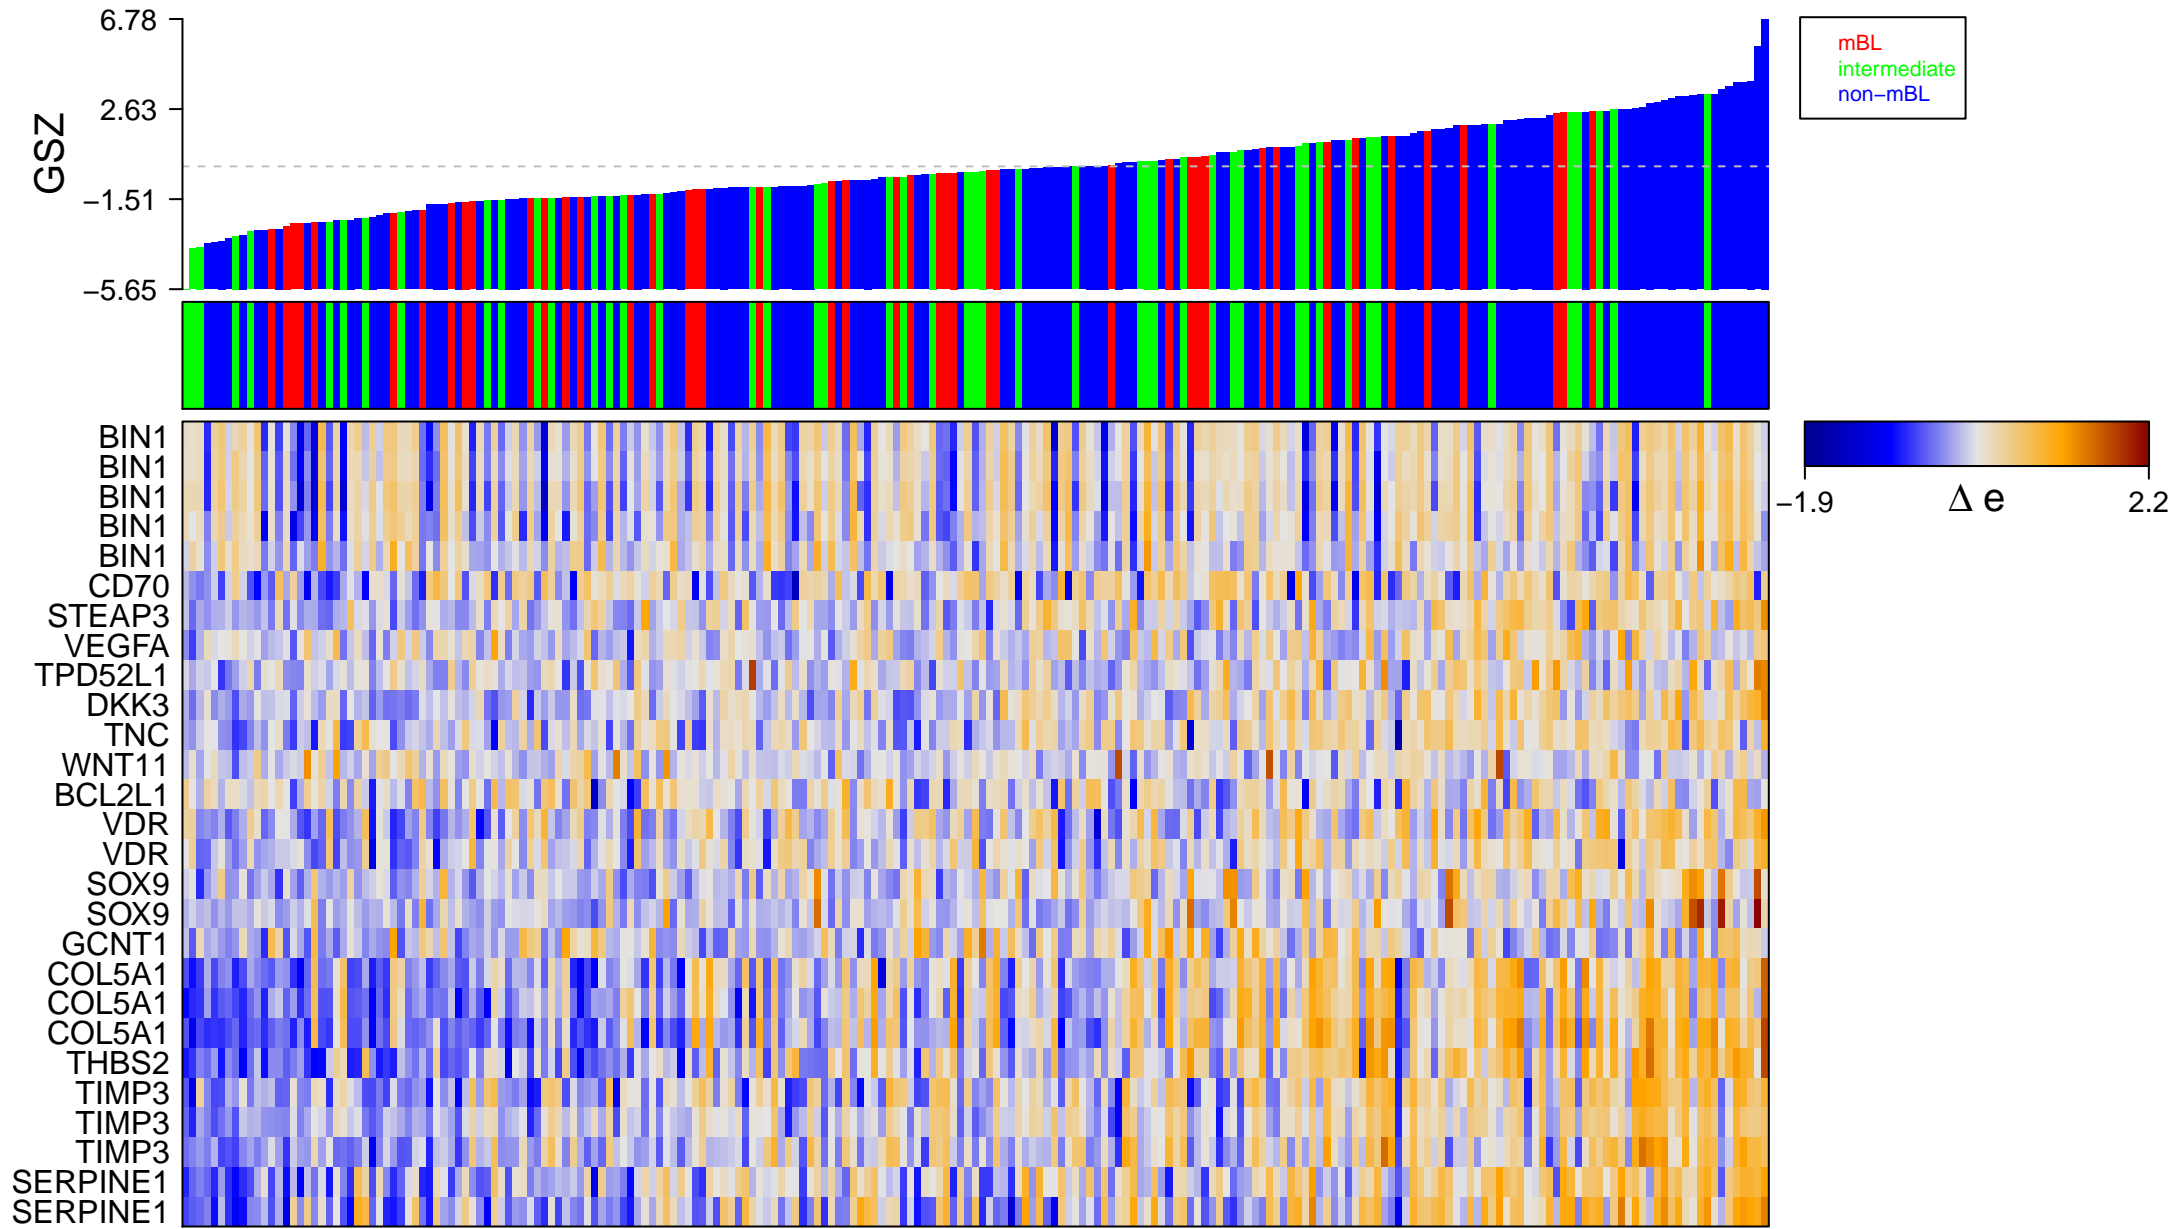

BEGUM_TARGETS_OF_PAX3_FOXO1_FUSION_DN

BEGUM_TARGETS_OF_PAX3_FOXO1_FUSION_DN

■ on
■ -
□ off

BEGUM_TARGETS_OF_PAX3_FOXO1_FUSION_DN