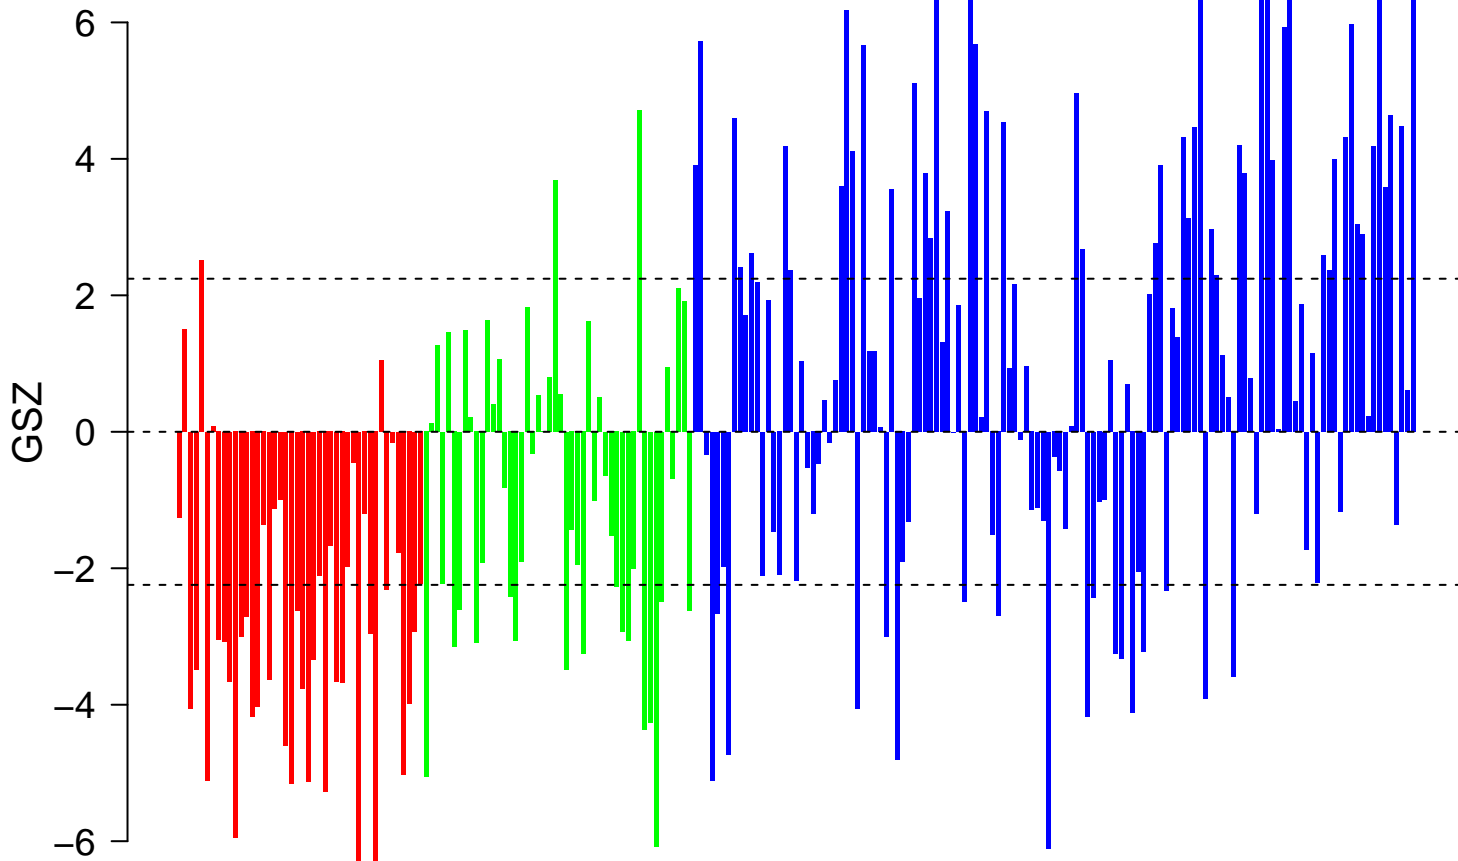

BASSO_HAIRY_CELL_LEUKEMIA_DN

BASSO_HAIRY_CELL_LEUKEMIA_DN

■ on
■ -
□ off

BASSO_HAIRY_CELL_LEUKEMIA_DN