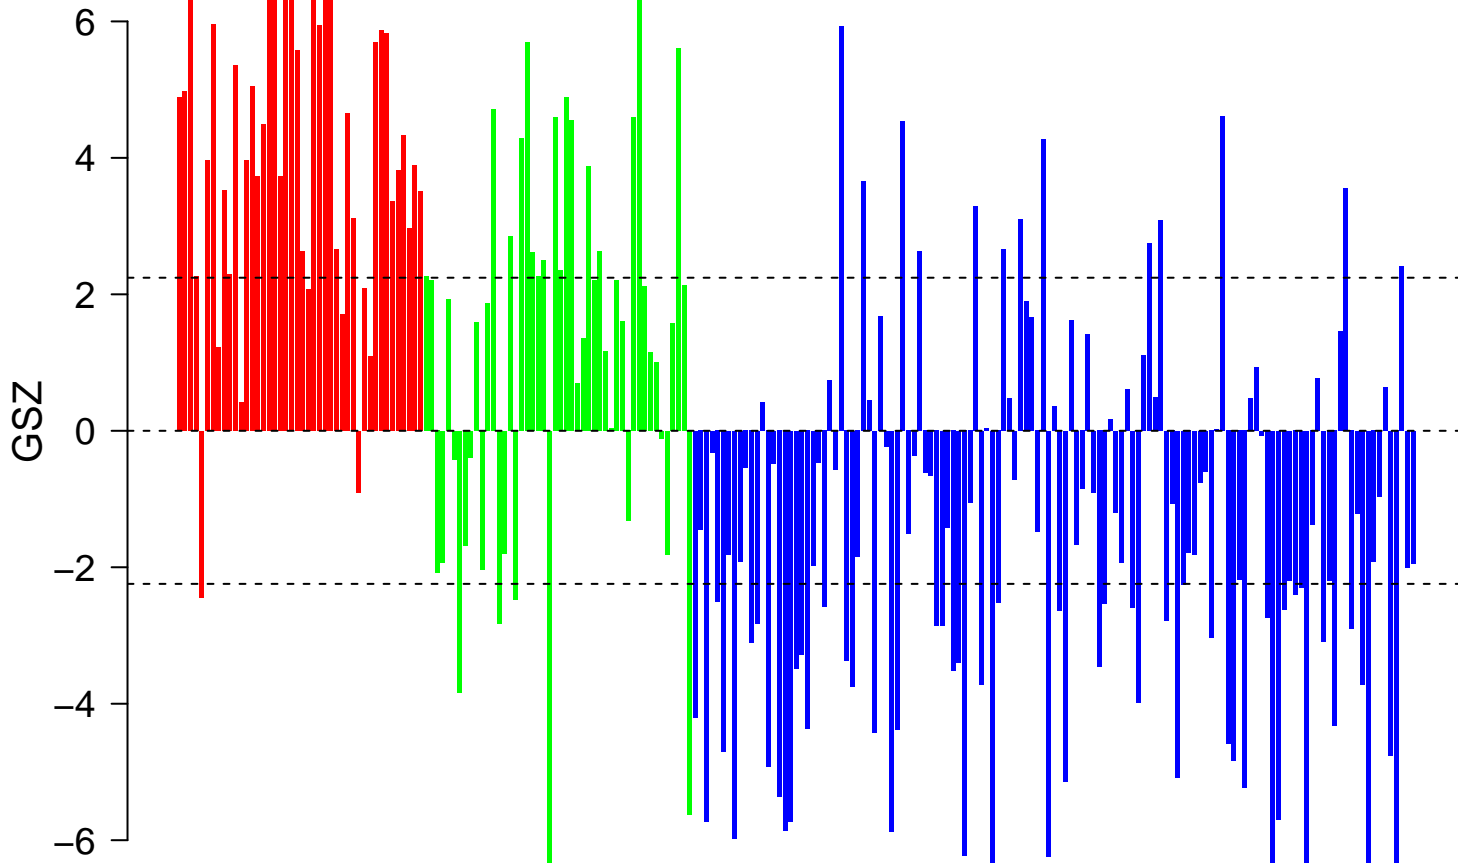

# BASSO\_CD40\_SIGNALING\_DN

# BASSO\_CD40\_SIGNALING\_DN

■ on  
■ -  
□ off