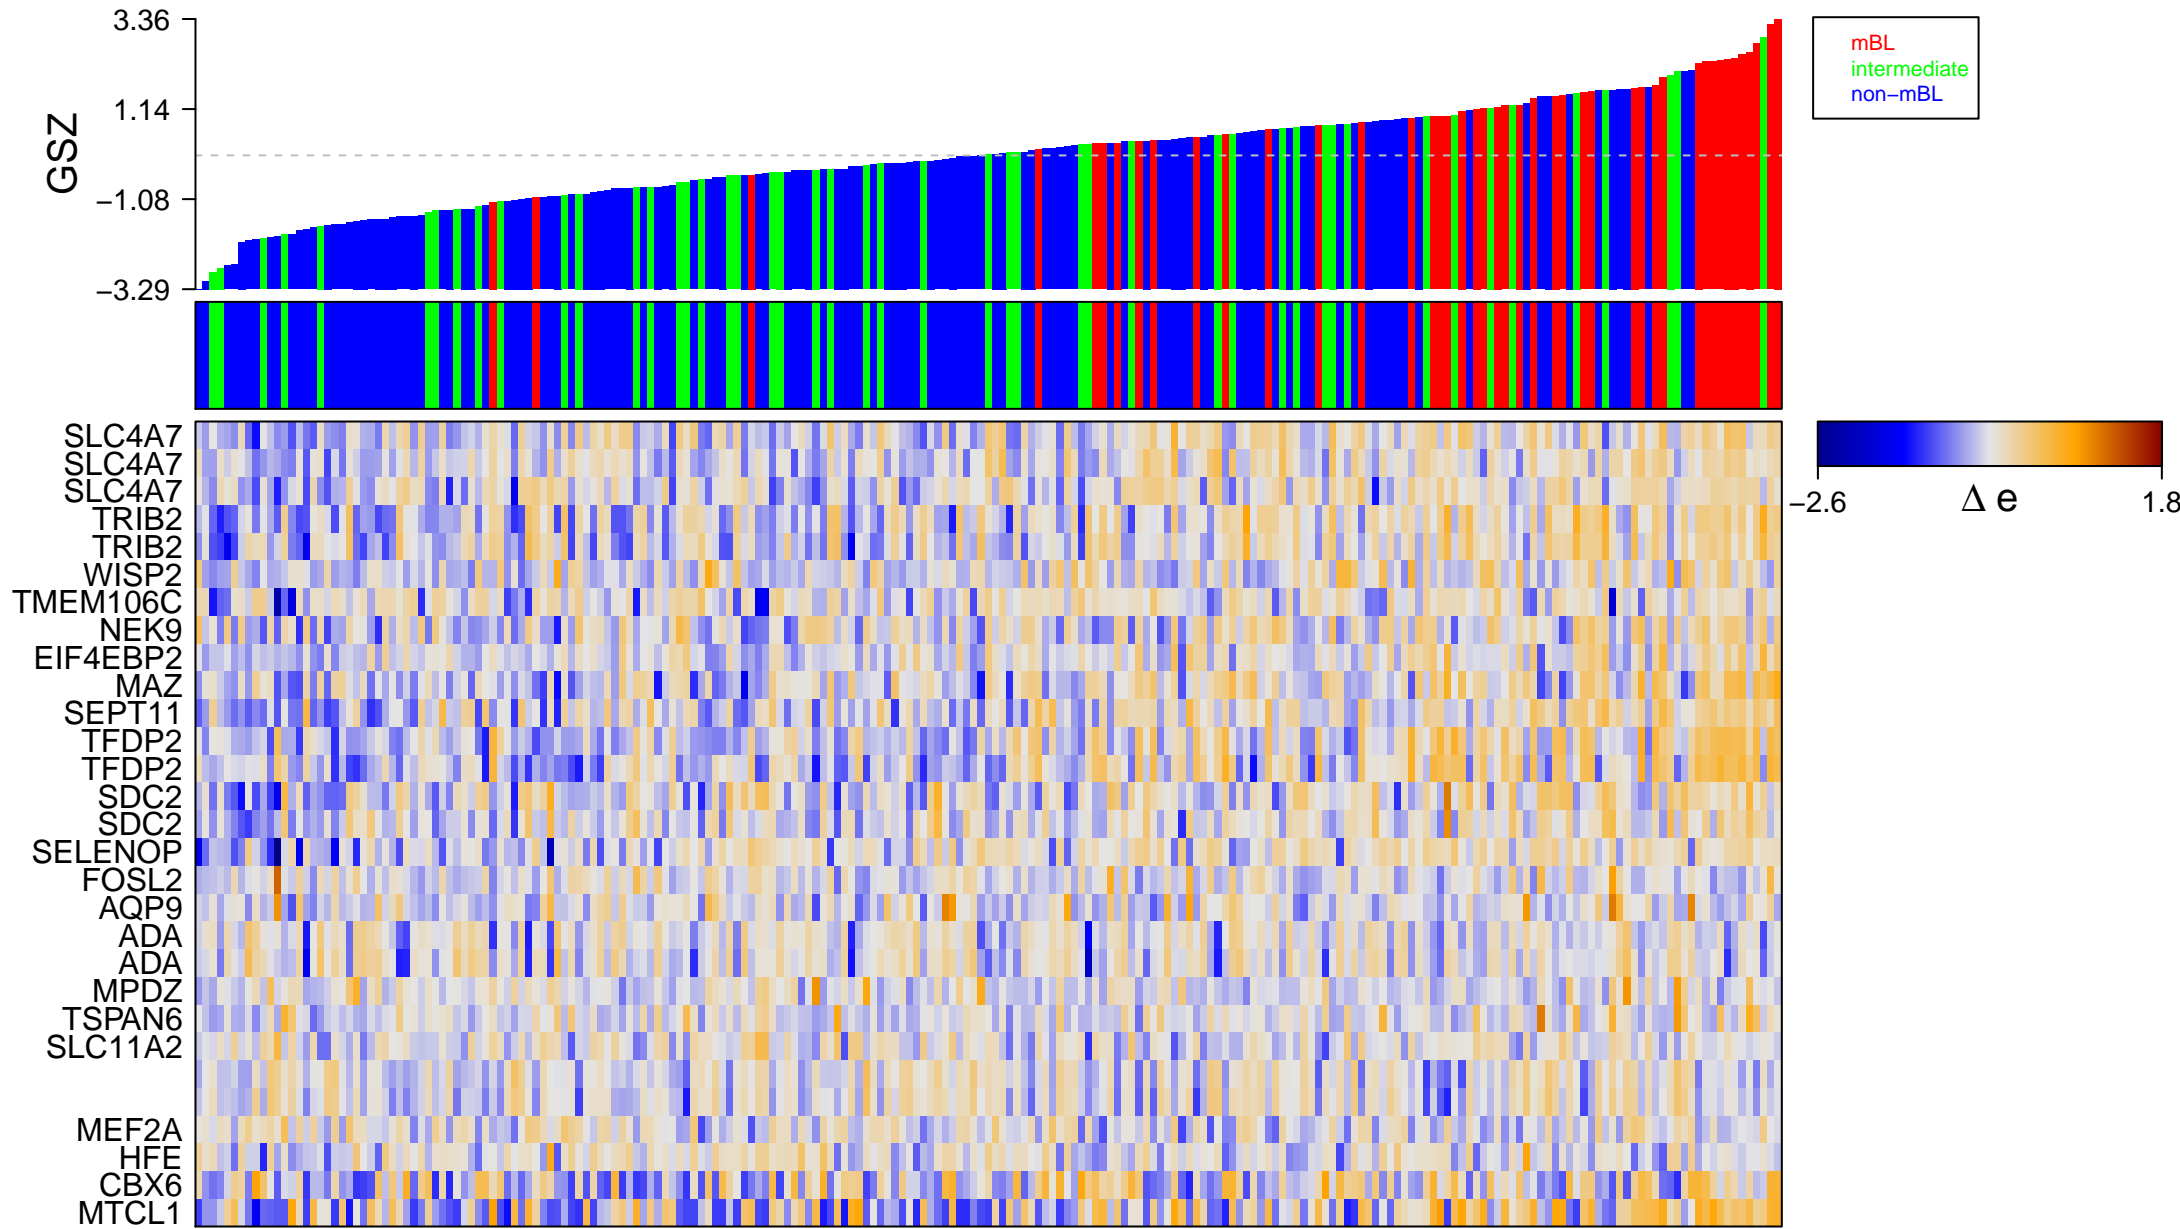

BALDWIN_PRKCI_TARGETS_UP

BALDWIN_PRKCI_TARGETS_UP

■ on
■ -
□ off

BALDWIN_PRKCI_TARGETS_UP