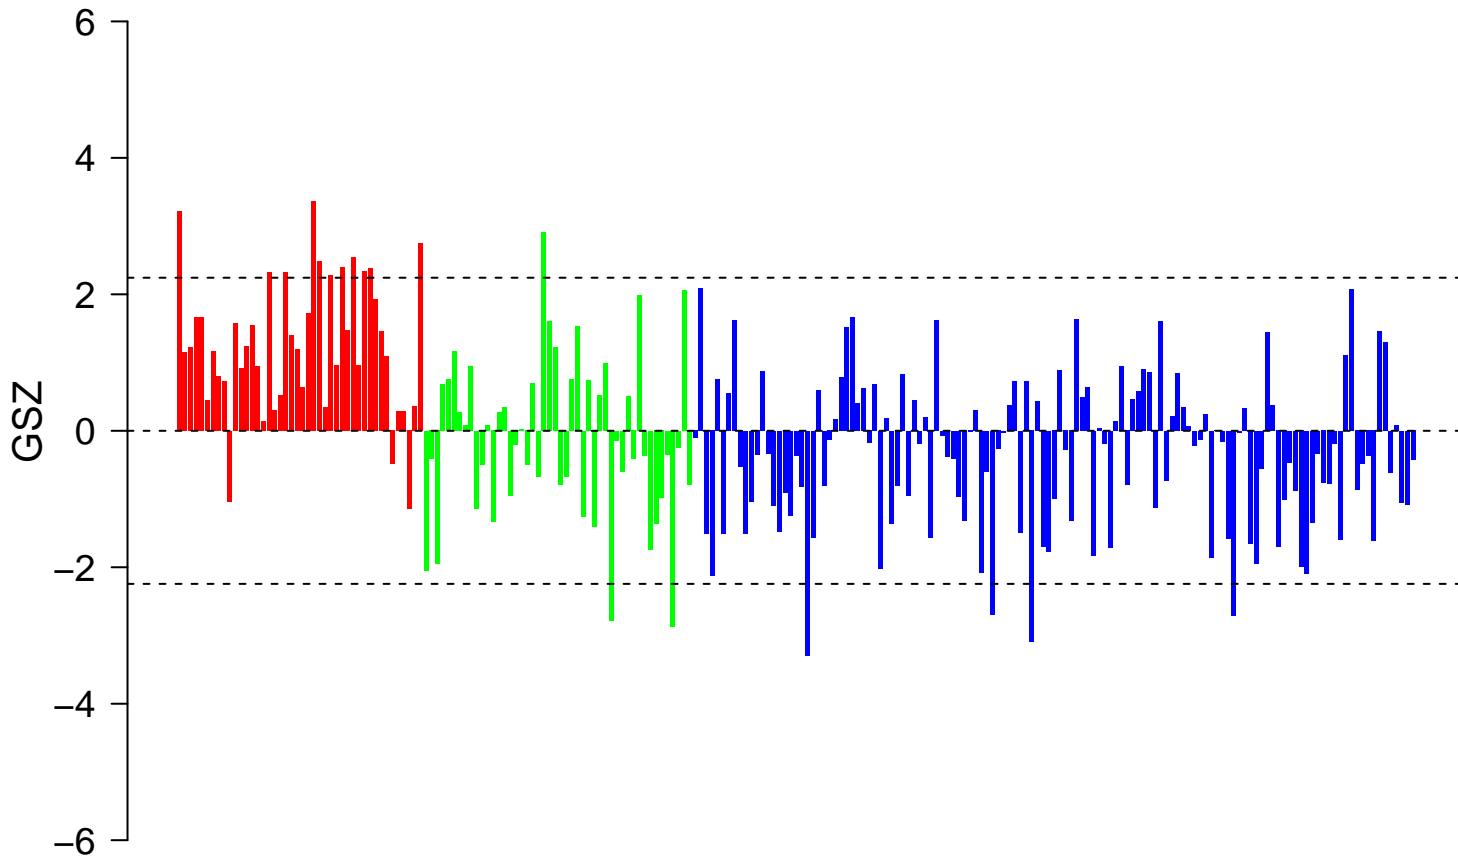

BALDWIN_PRKCI_TARGETS_UP

BALDWIN_PRKCI_TARGETS_UP

■ on
■ -
□ off

BALDWIN_PRKCI_TARGETS_UP