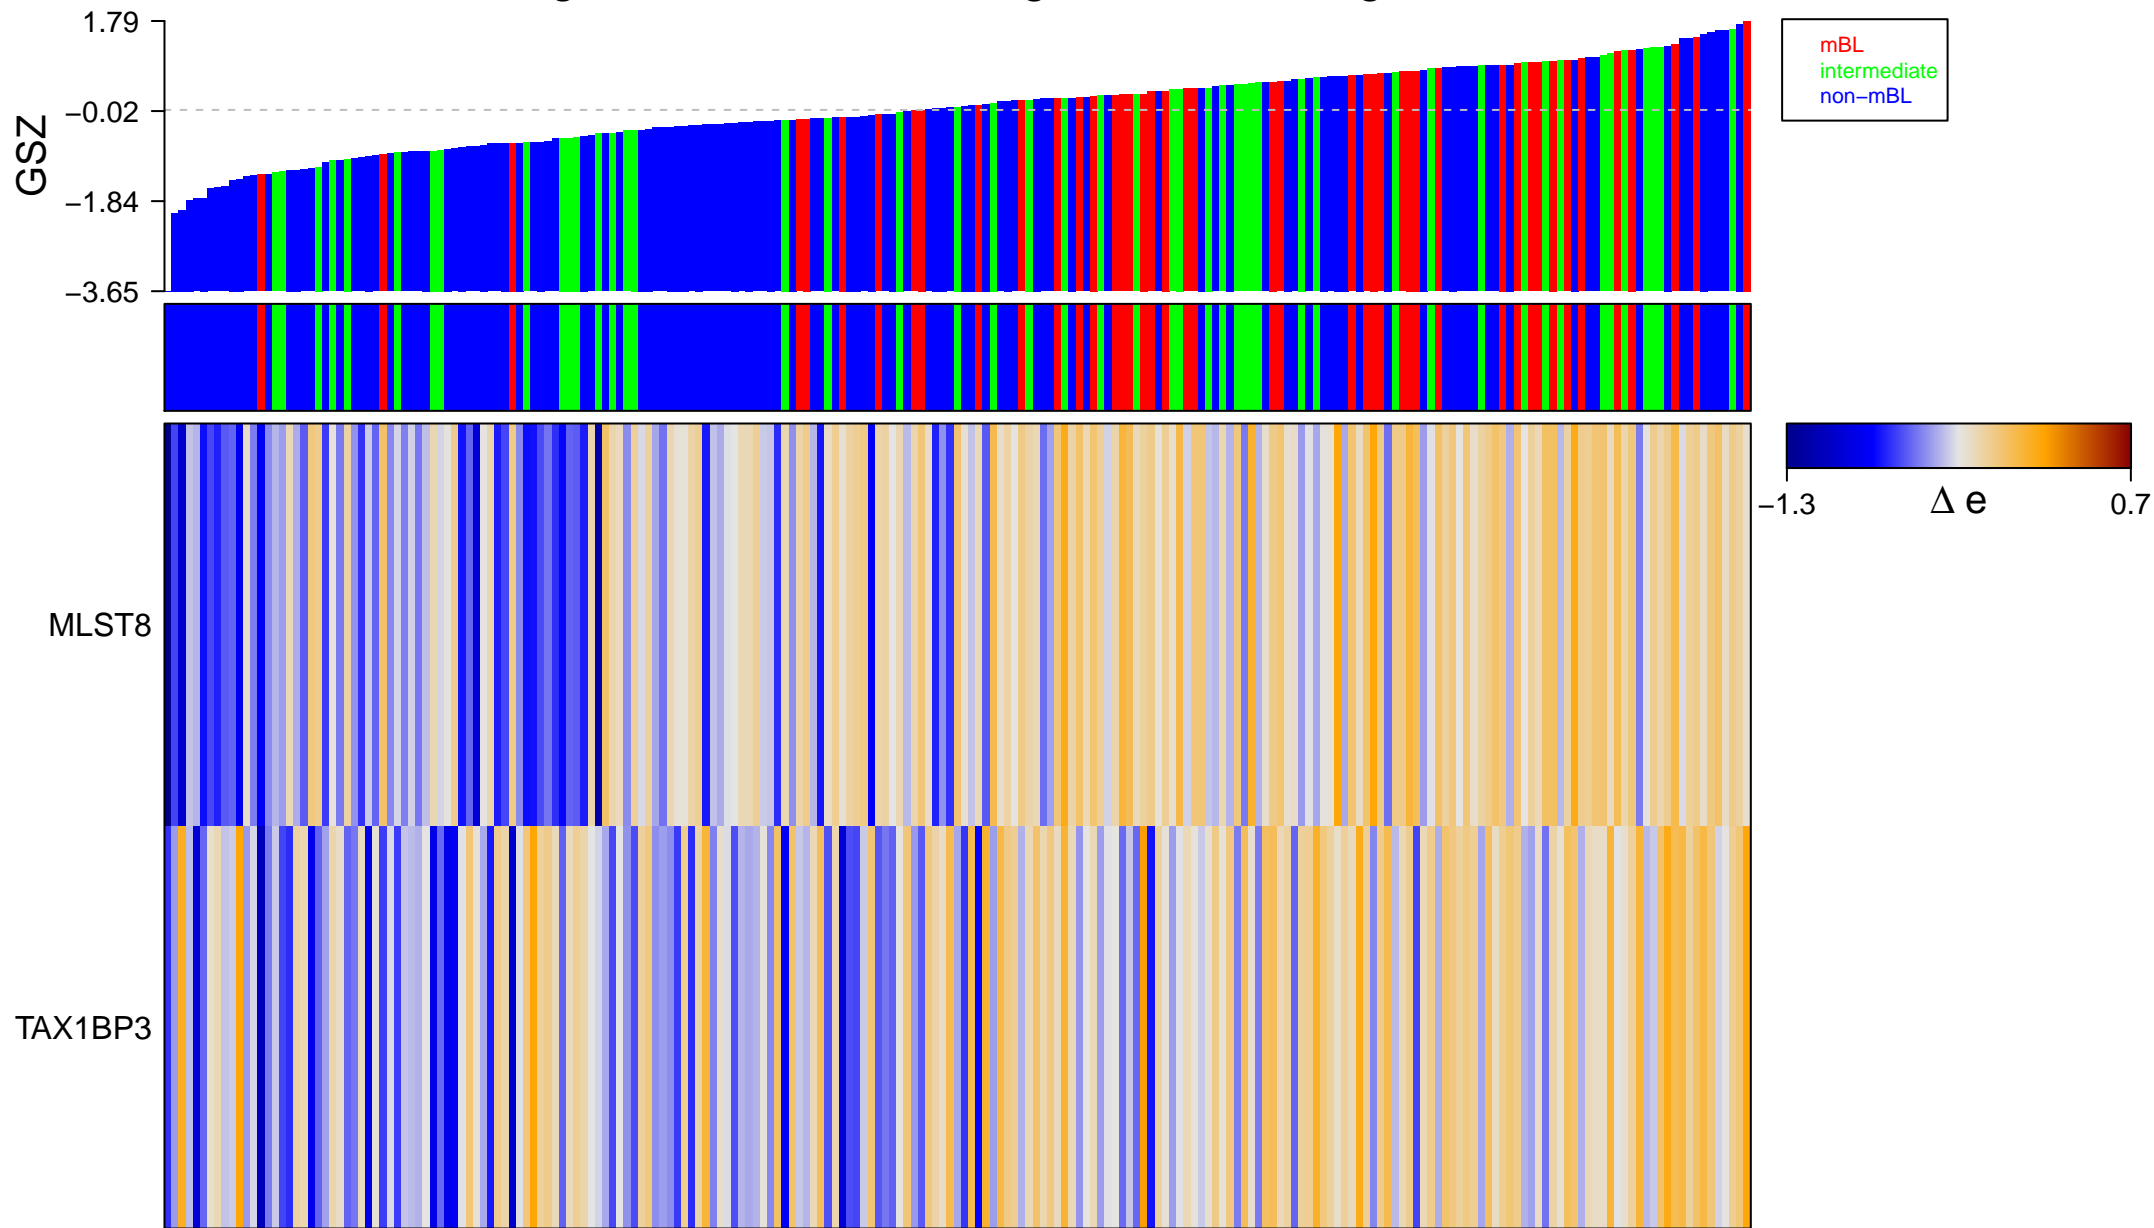

Angelova_immune-metagene-NK56_bright

Angelova_immune-metagene-NK56_bright

■ on
■ -
□ off

Angelova_immune-metagene-NK56_bright