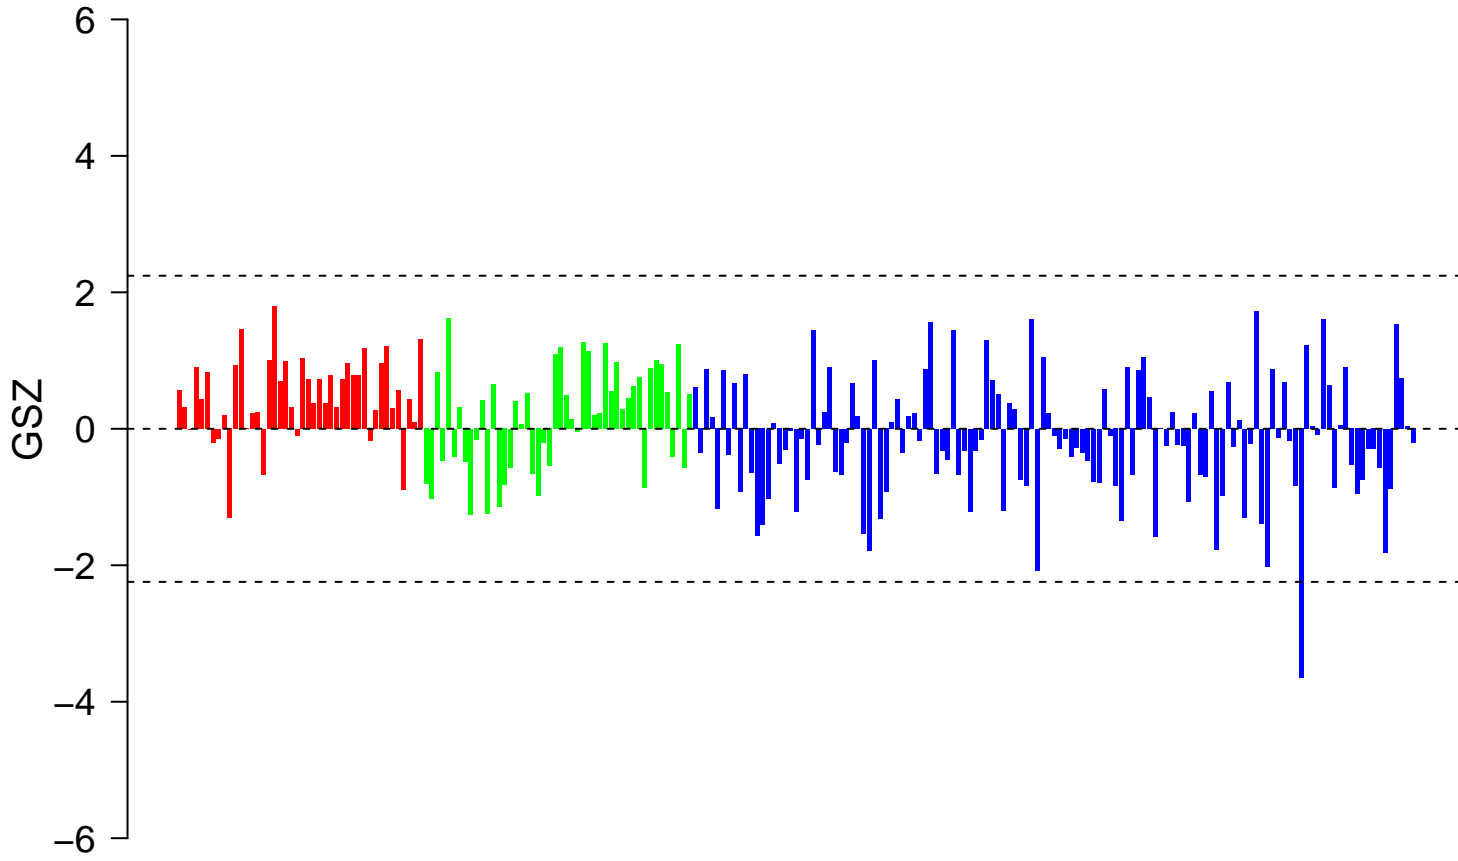

Angelova_immune-metagene-NK56_bright

Angelova_immune-metagene-NK56_bright

■ on
■ -
□ off

Angelova_immune-metagene-NK56_bright