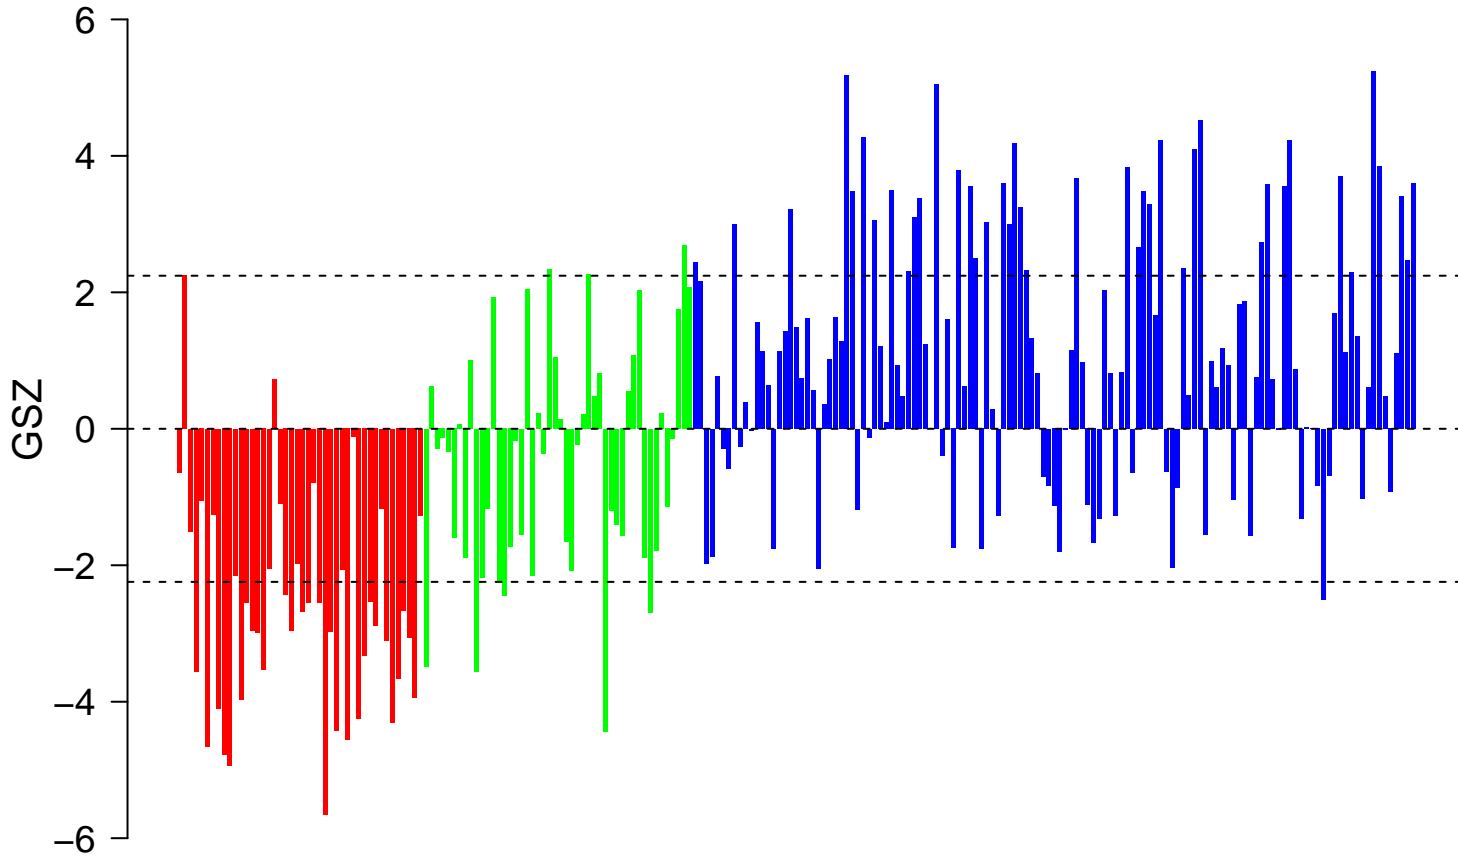

# AMUNDSON\_POOR\_SURVIVAL\_AFTER\_GAMMA\_RADIATION\_8G