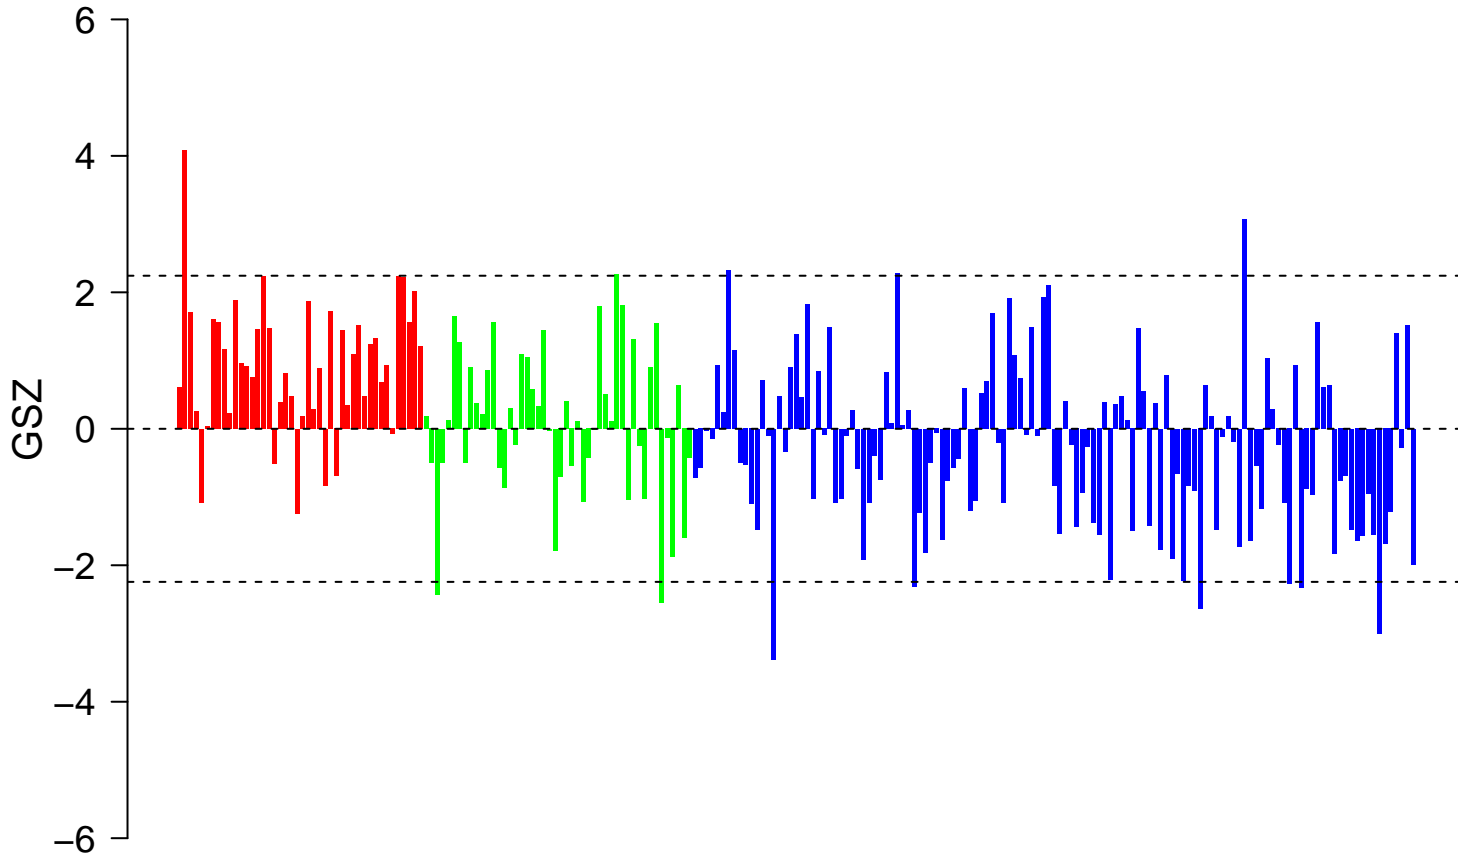

AIYAR_COBRA1_TARGETS_DN

AIYAR_COBRA1_TARGETS_DN

■ on
■ -
□ off

AIYAR_COBRA1_TARGETS_DN