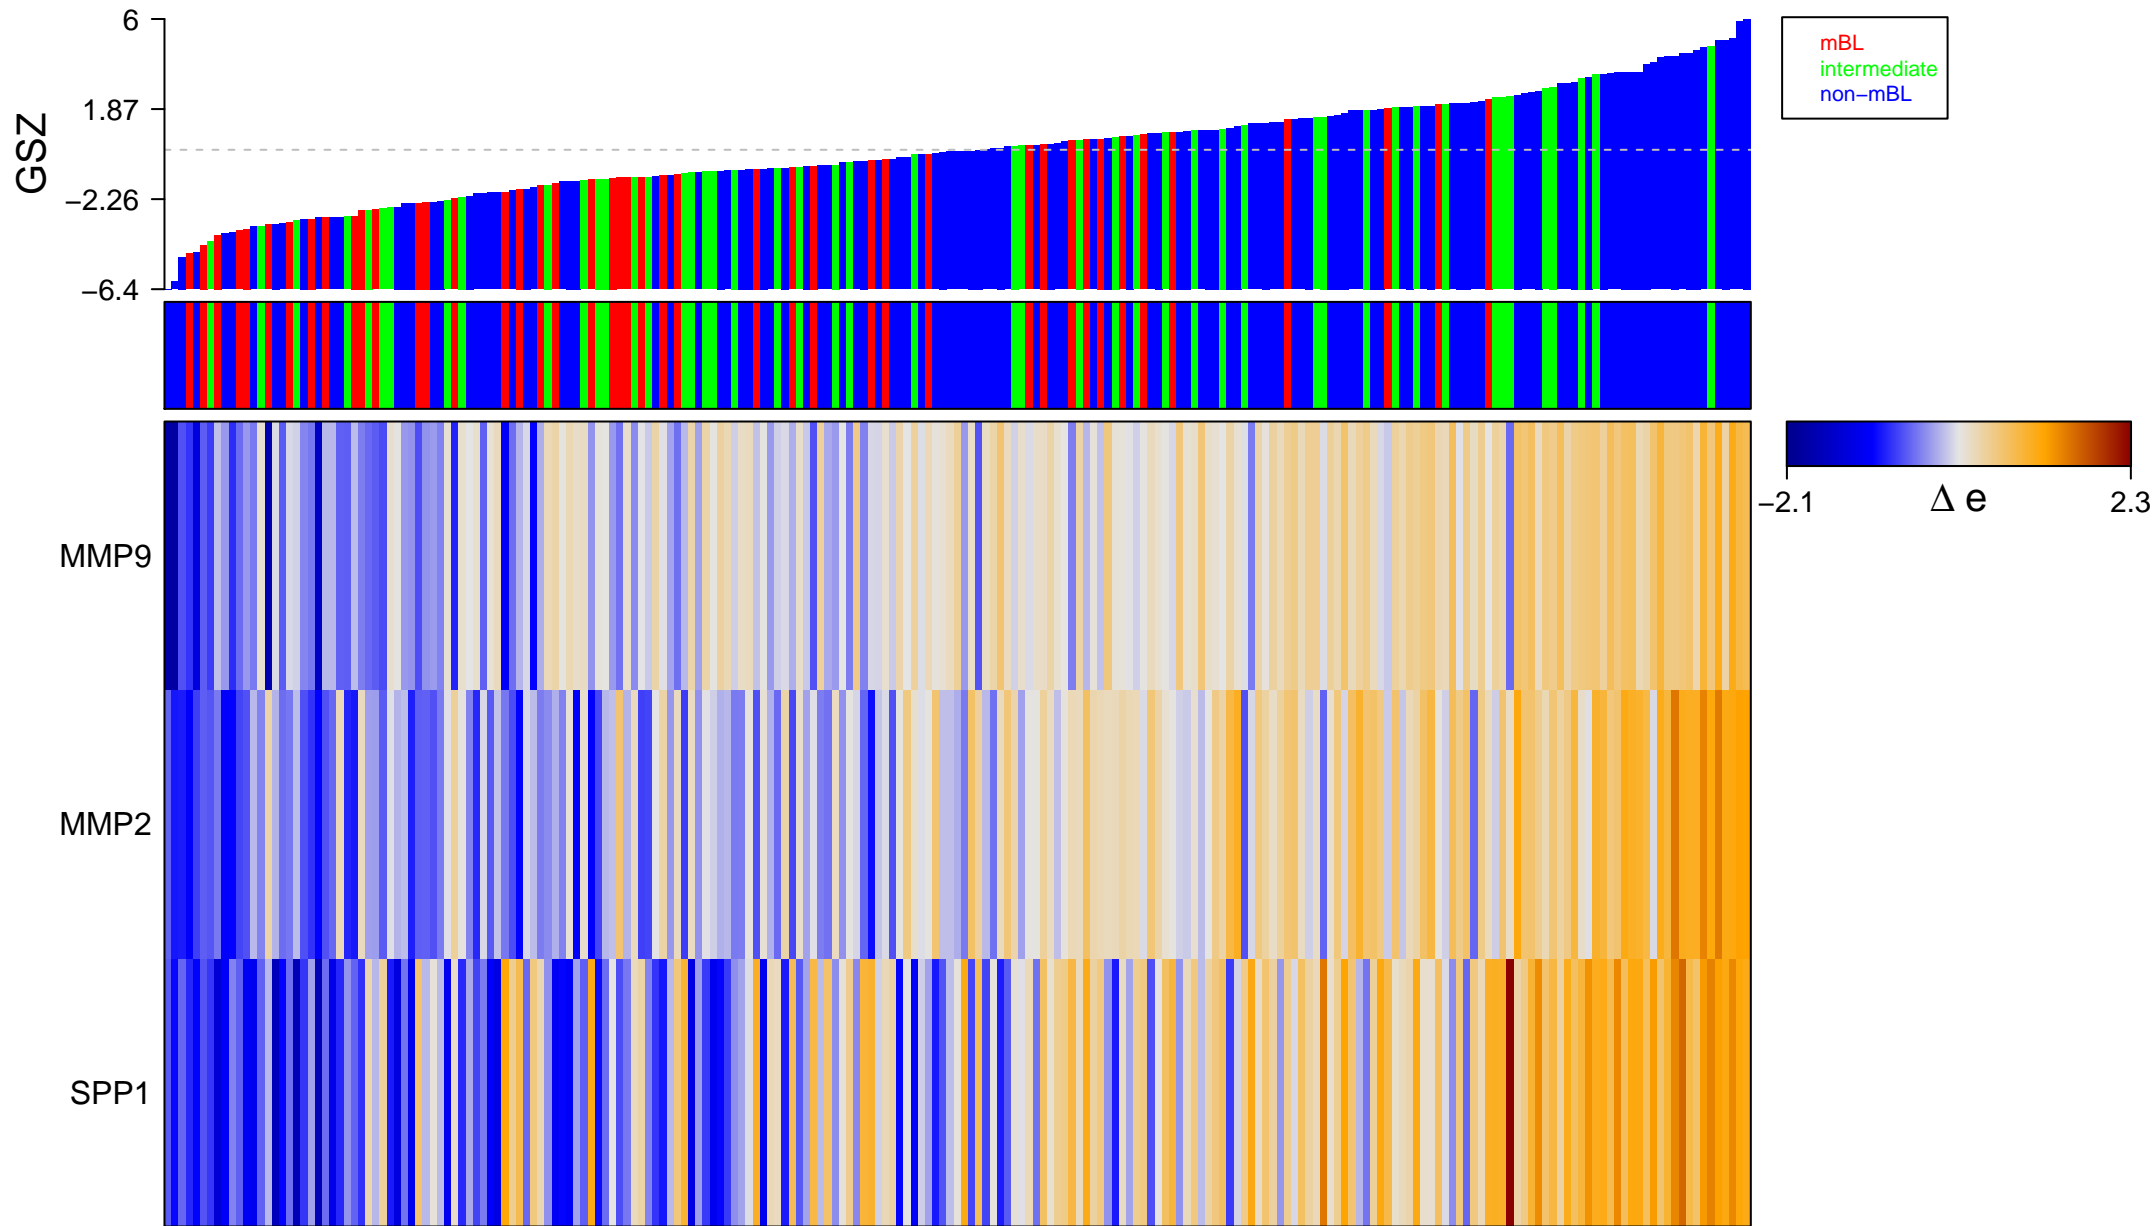

AGARWAL_AKT_PATHWAY_TARGETS

AGARWAL_AKT_PATHWAY_TARGETS

■ on
■ -
□ off

AGARWAL_AKT_PATHWAY_TARGETS