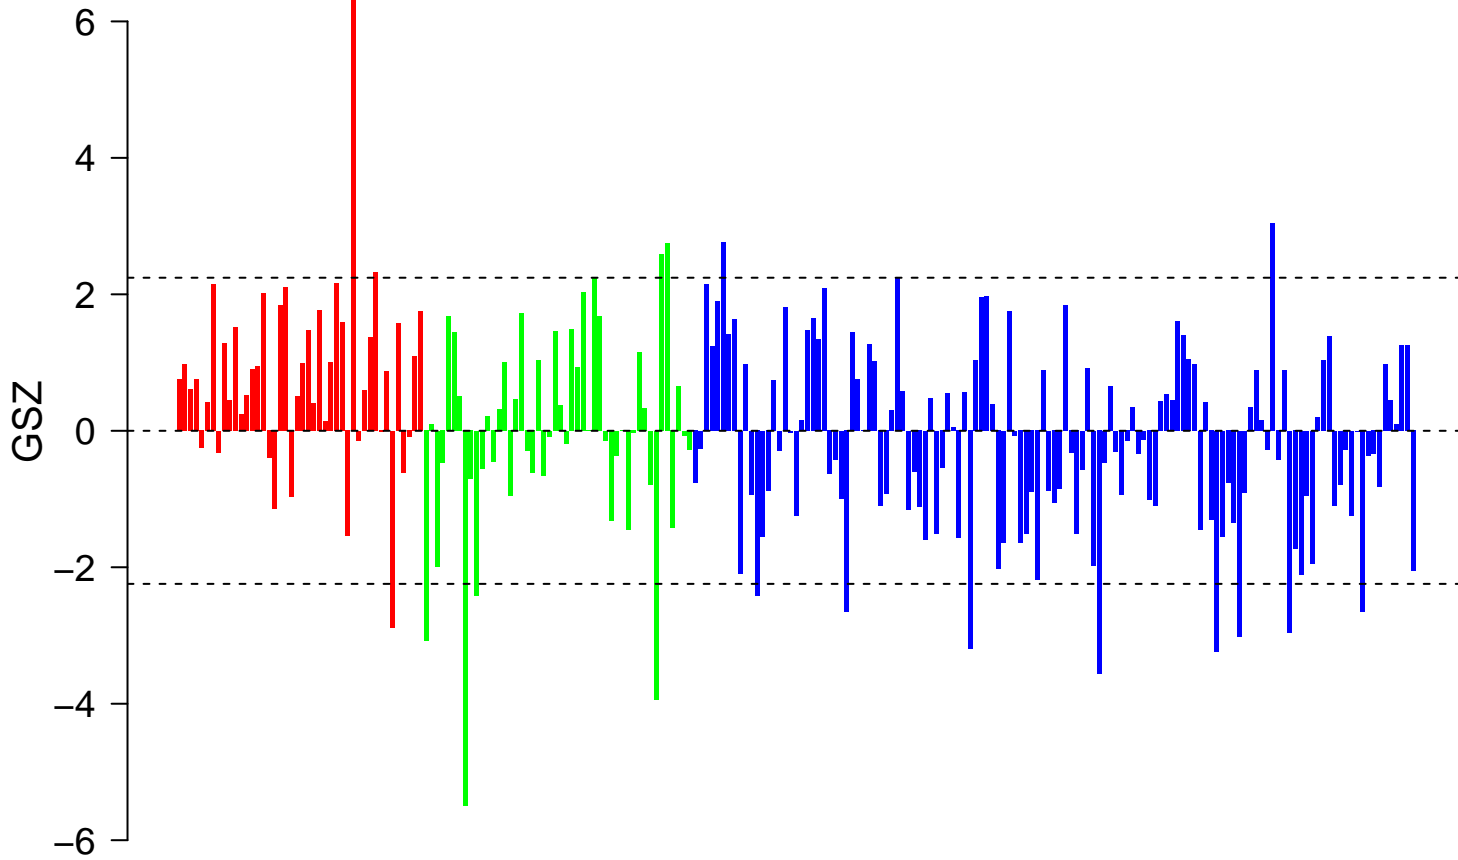

ACEVEDO_NORMAL_TISSUE_ADJACENT_TO_LIVER_TUMOR_DN

■ on
■ -
□ off

ACEVEDO_NORMAL_TISSUE_ADJACENT_TO_LIVER_TUMOR_DN