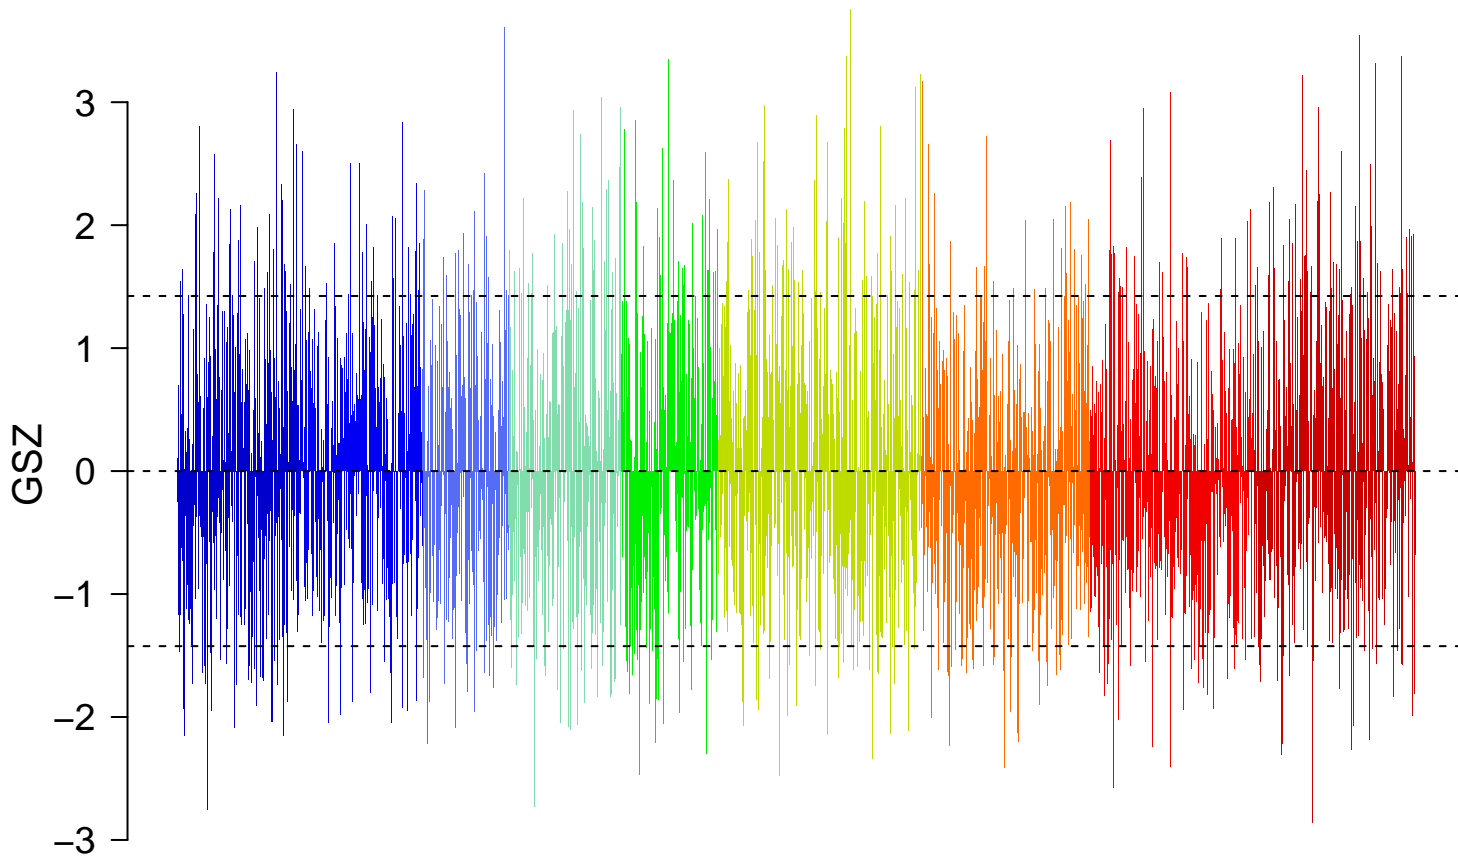

# neuron fate commitment