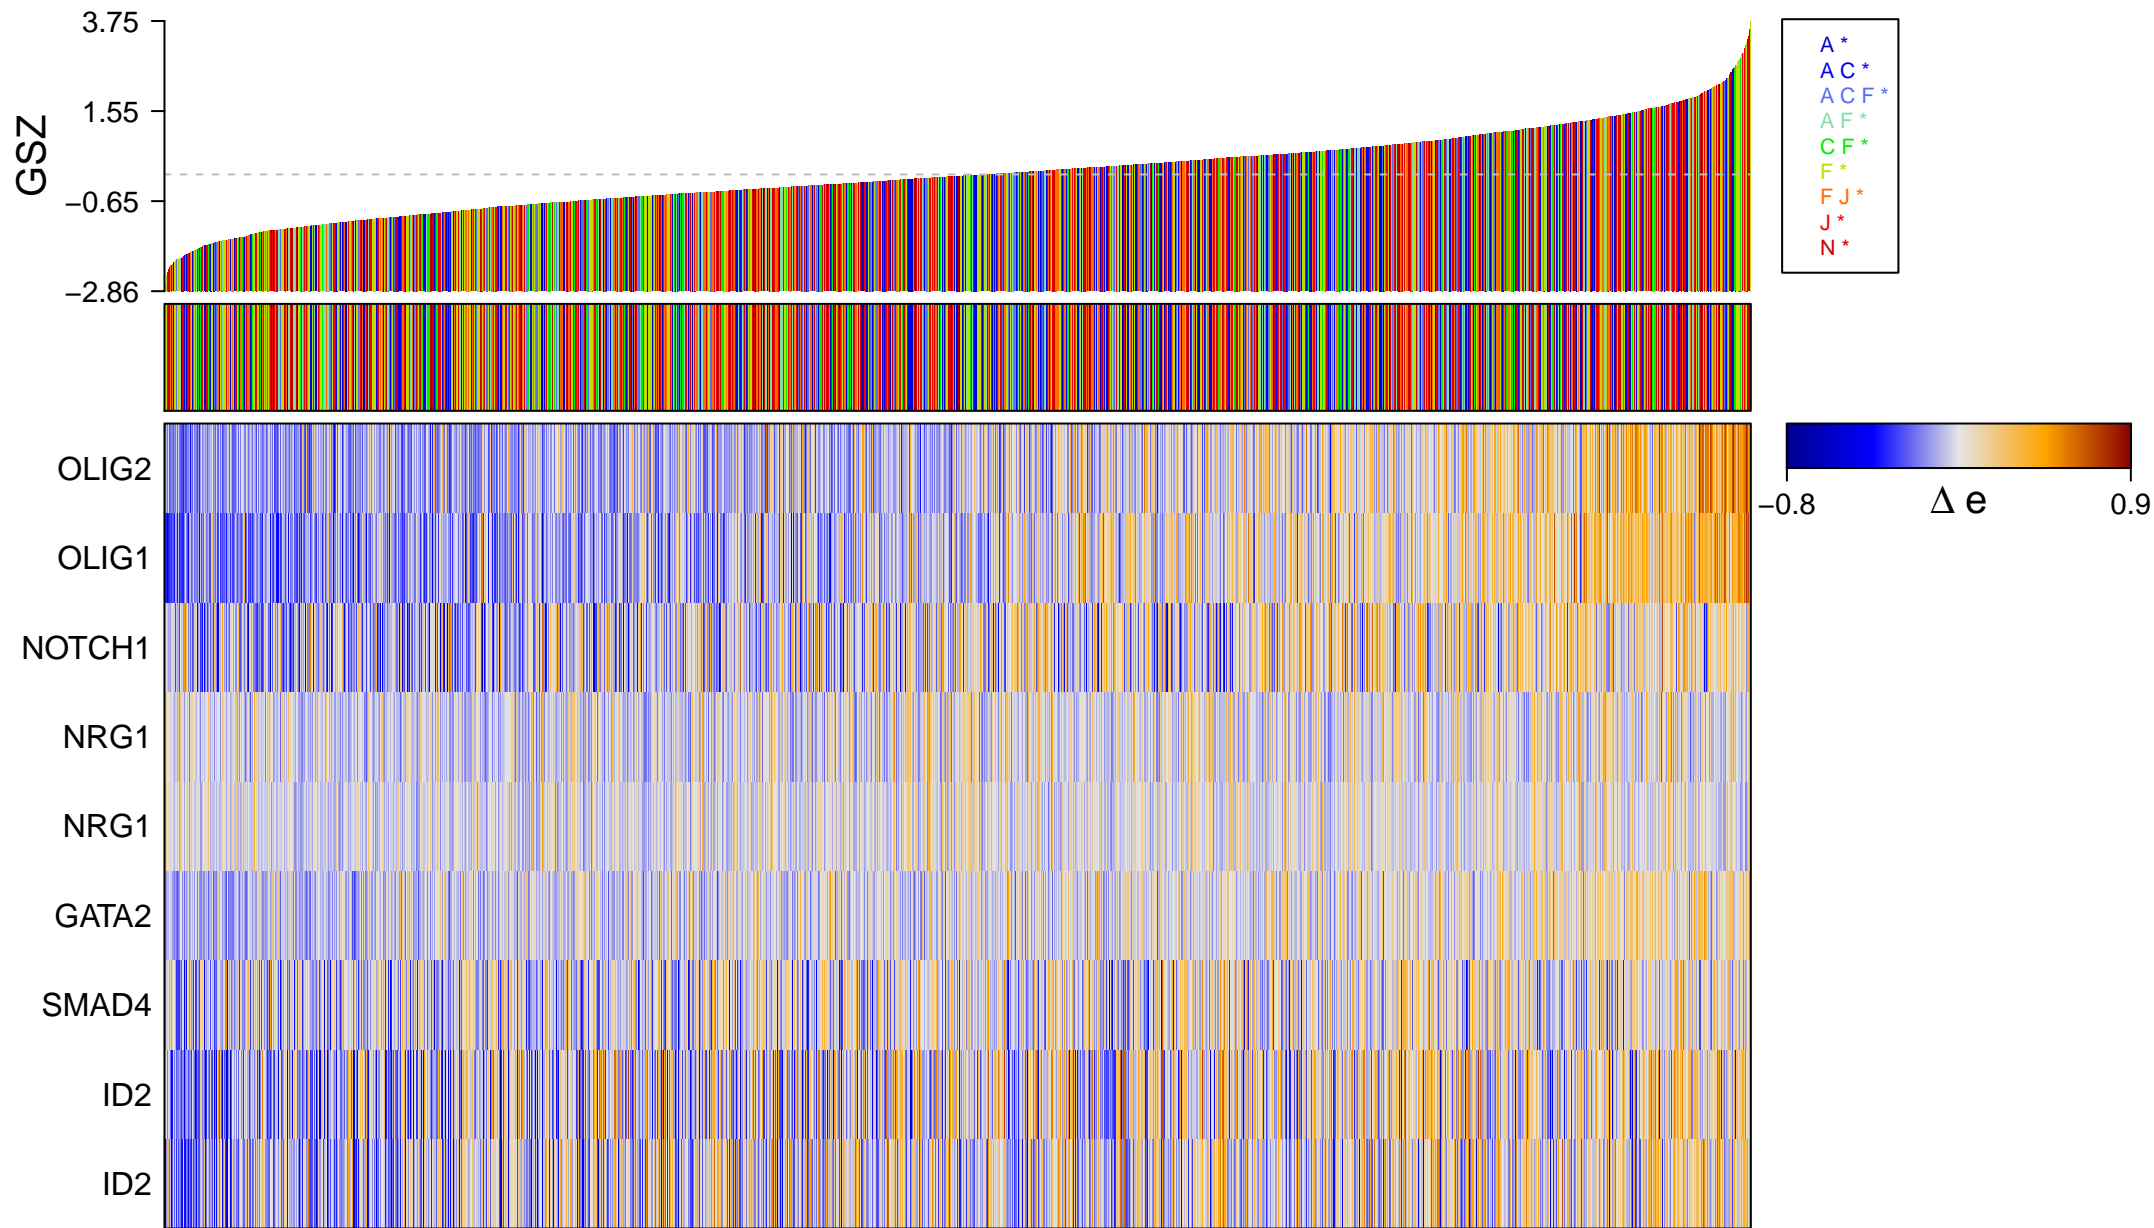

# neuron fate commitment