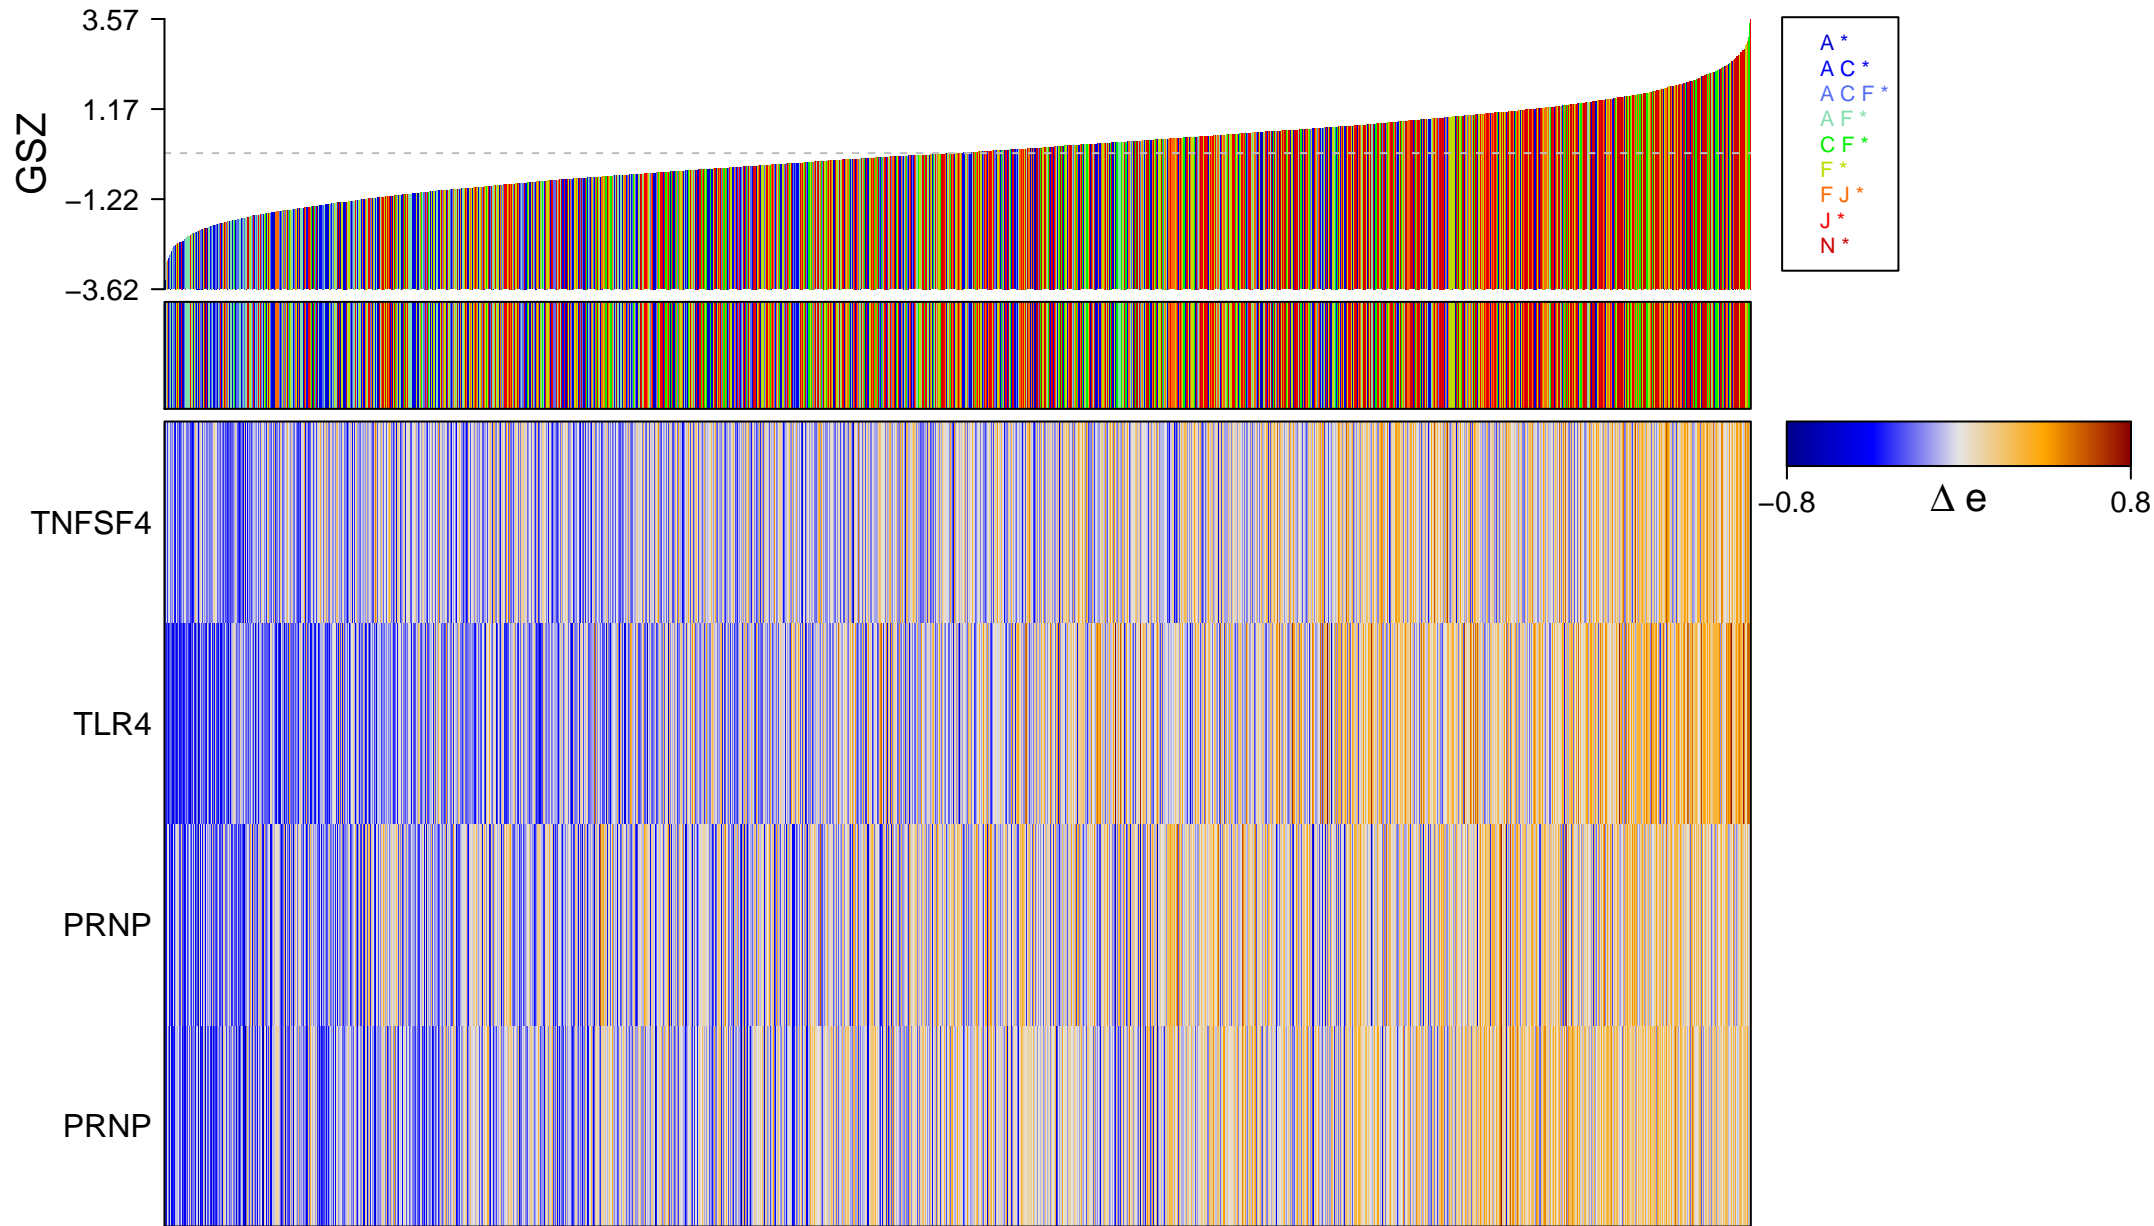

negative regulation of interleukin-17 production

negative regulation of interleukin-17 production

negative regulation of interleukin-17 production