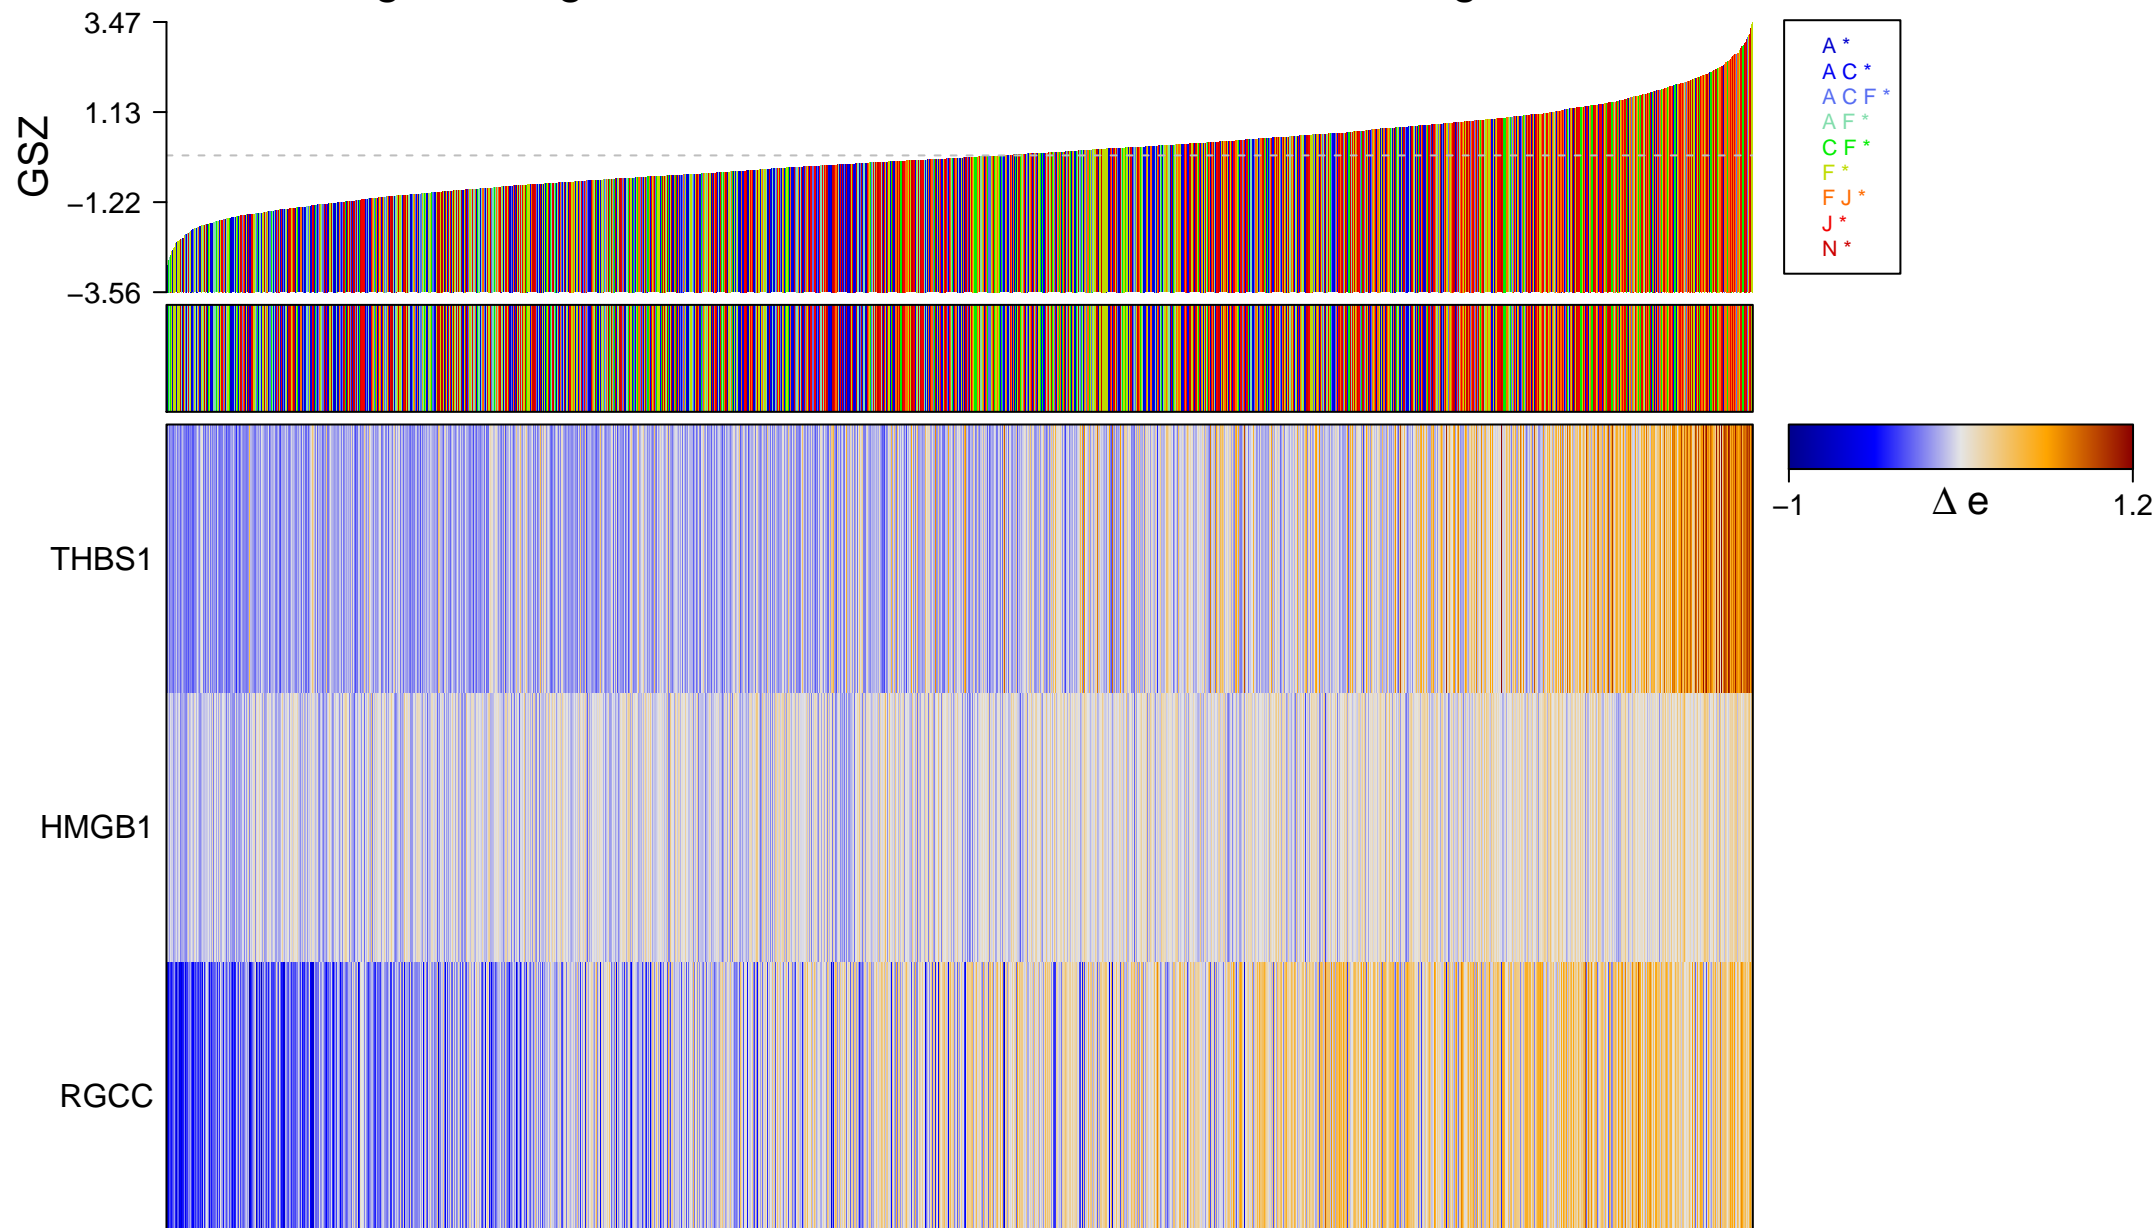

negative regulation of blood vessel endothelial cell migration

negative regulation of blood vessel endothelial cell migration

■ on
■ -
□ off

negative regulation of blood vessel endothelial cell migration