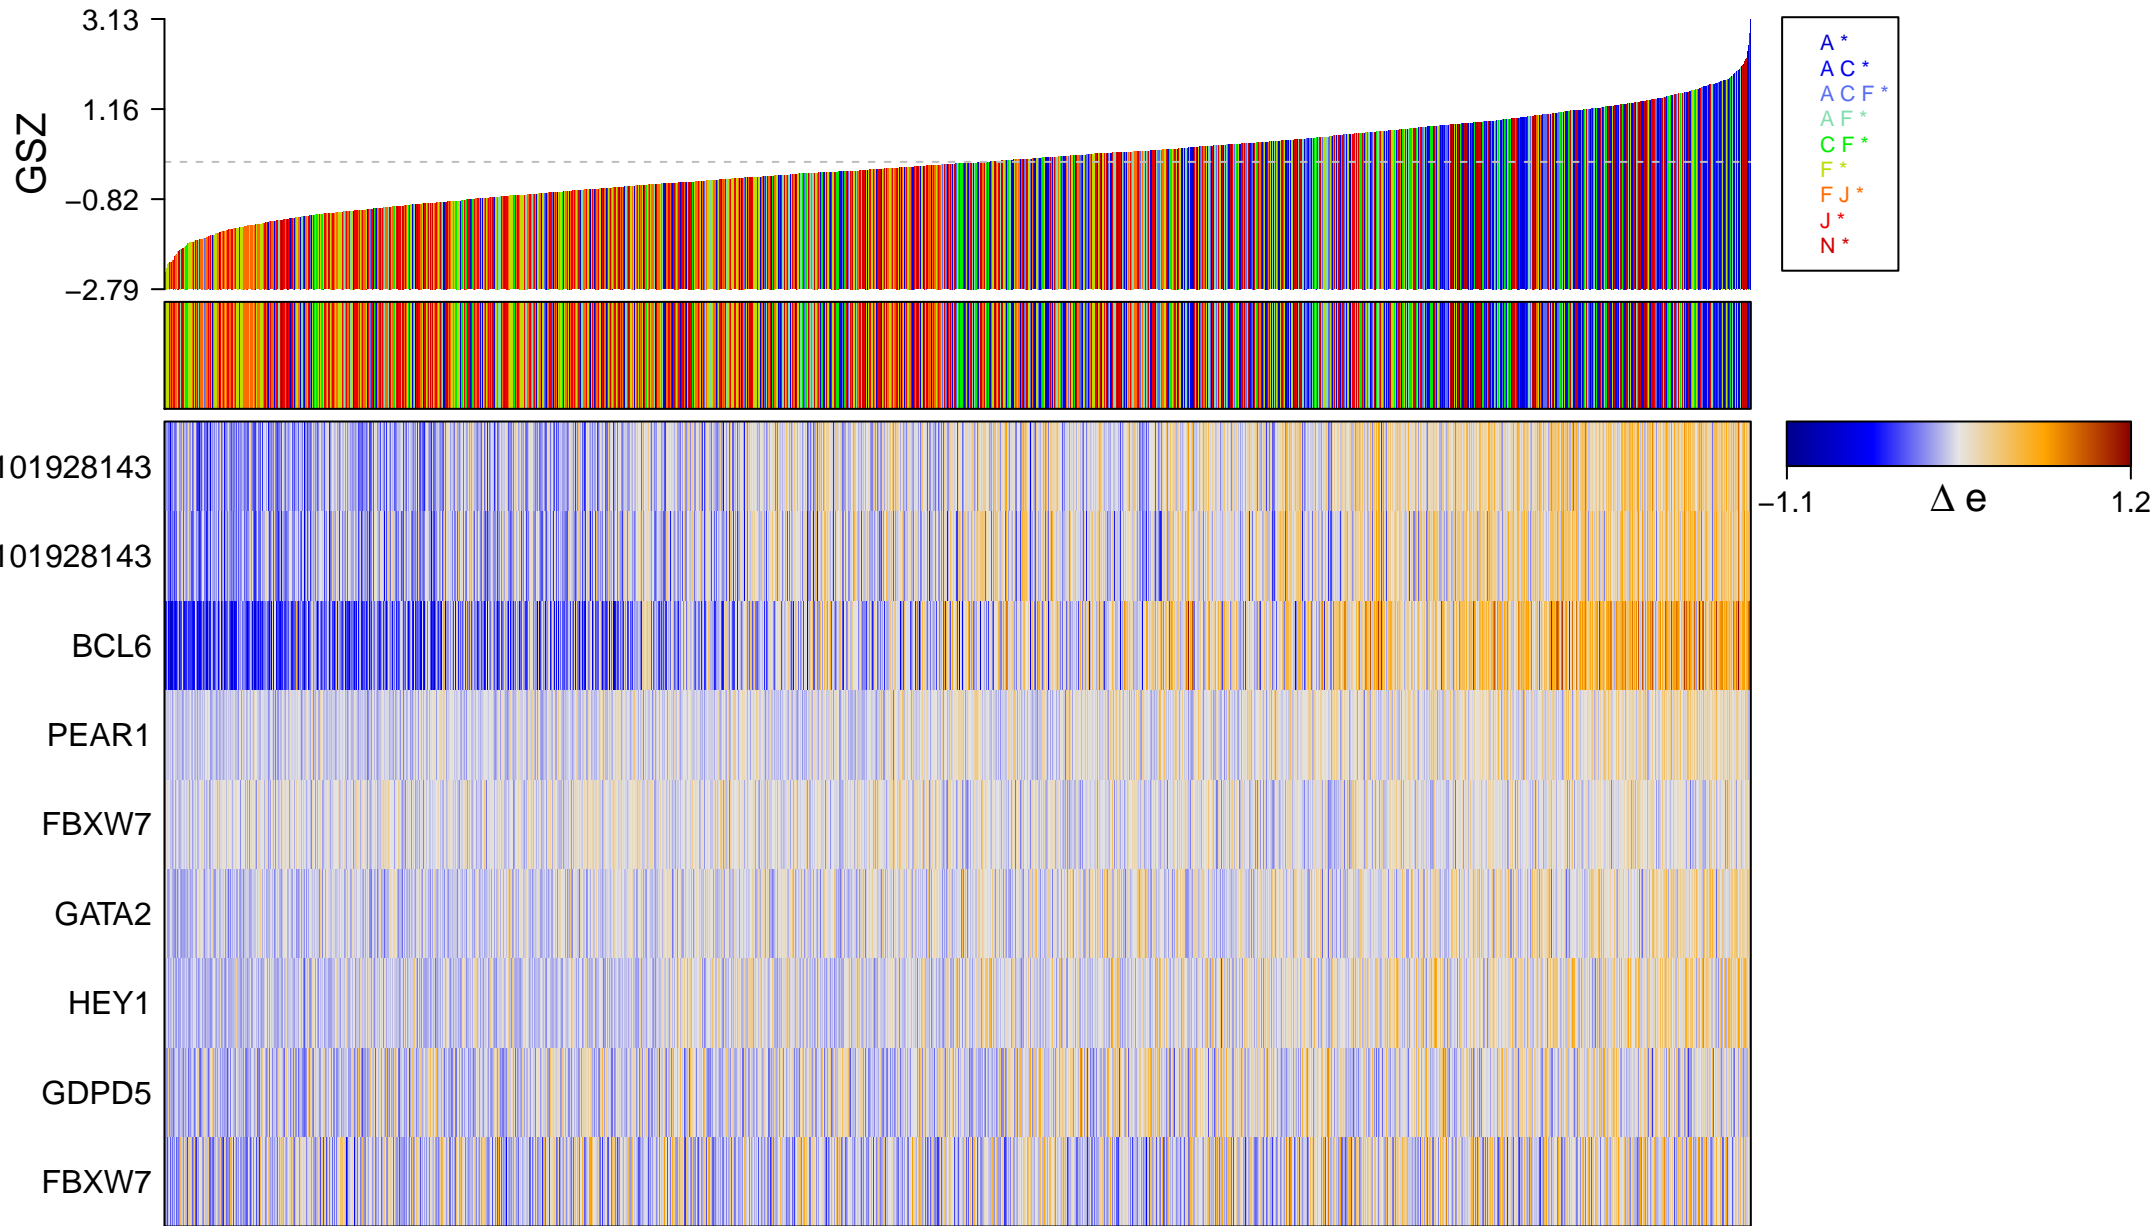

negative regulation of Notch signaling pathway

negative regulation of Notch signaling pathway

■ on
■ -
□ off

negative regulation of Notch signaling pathway