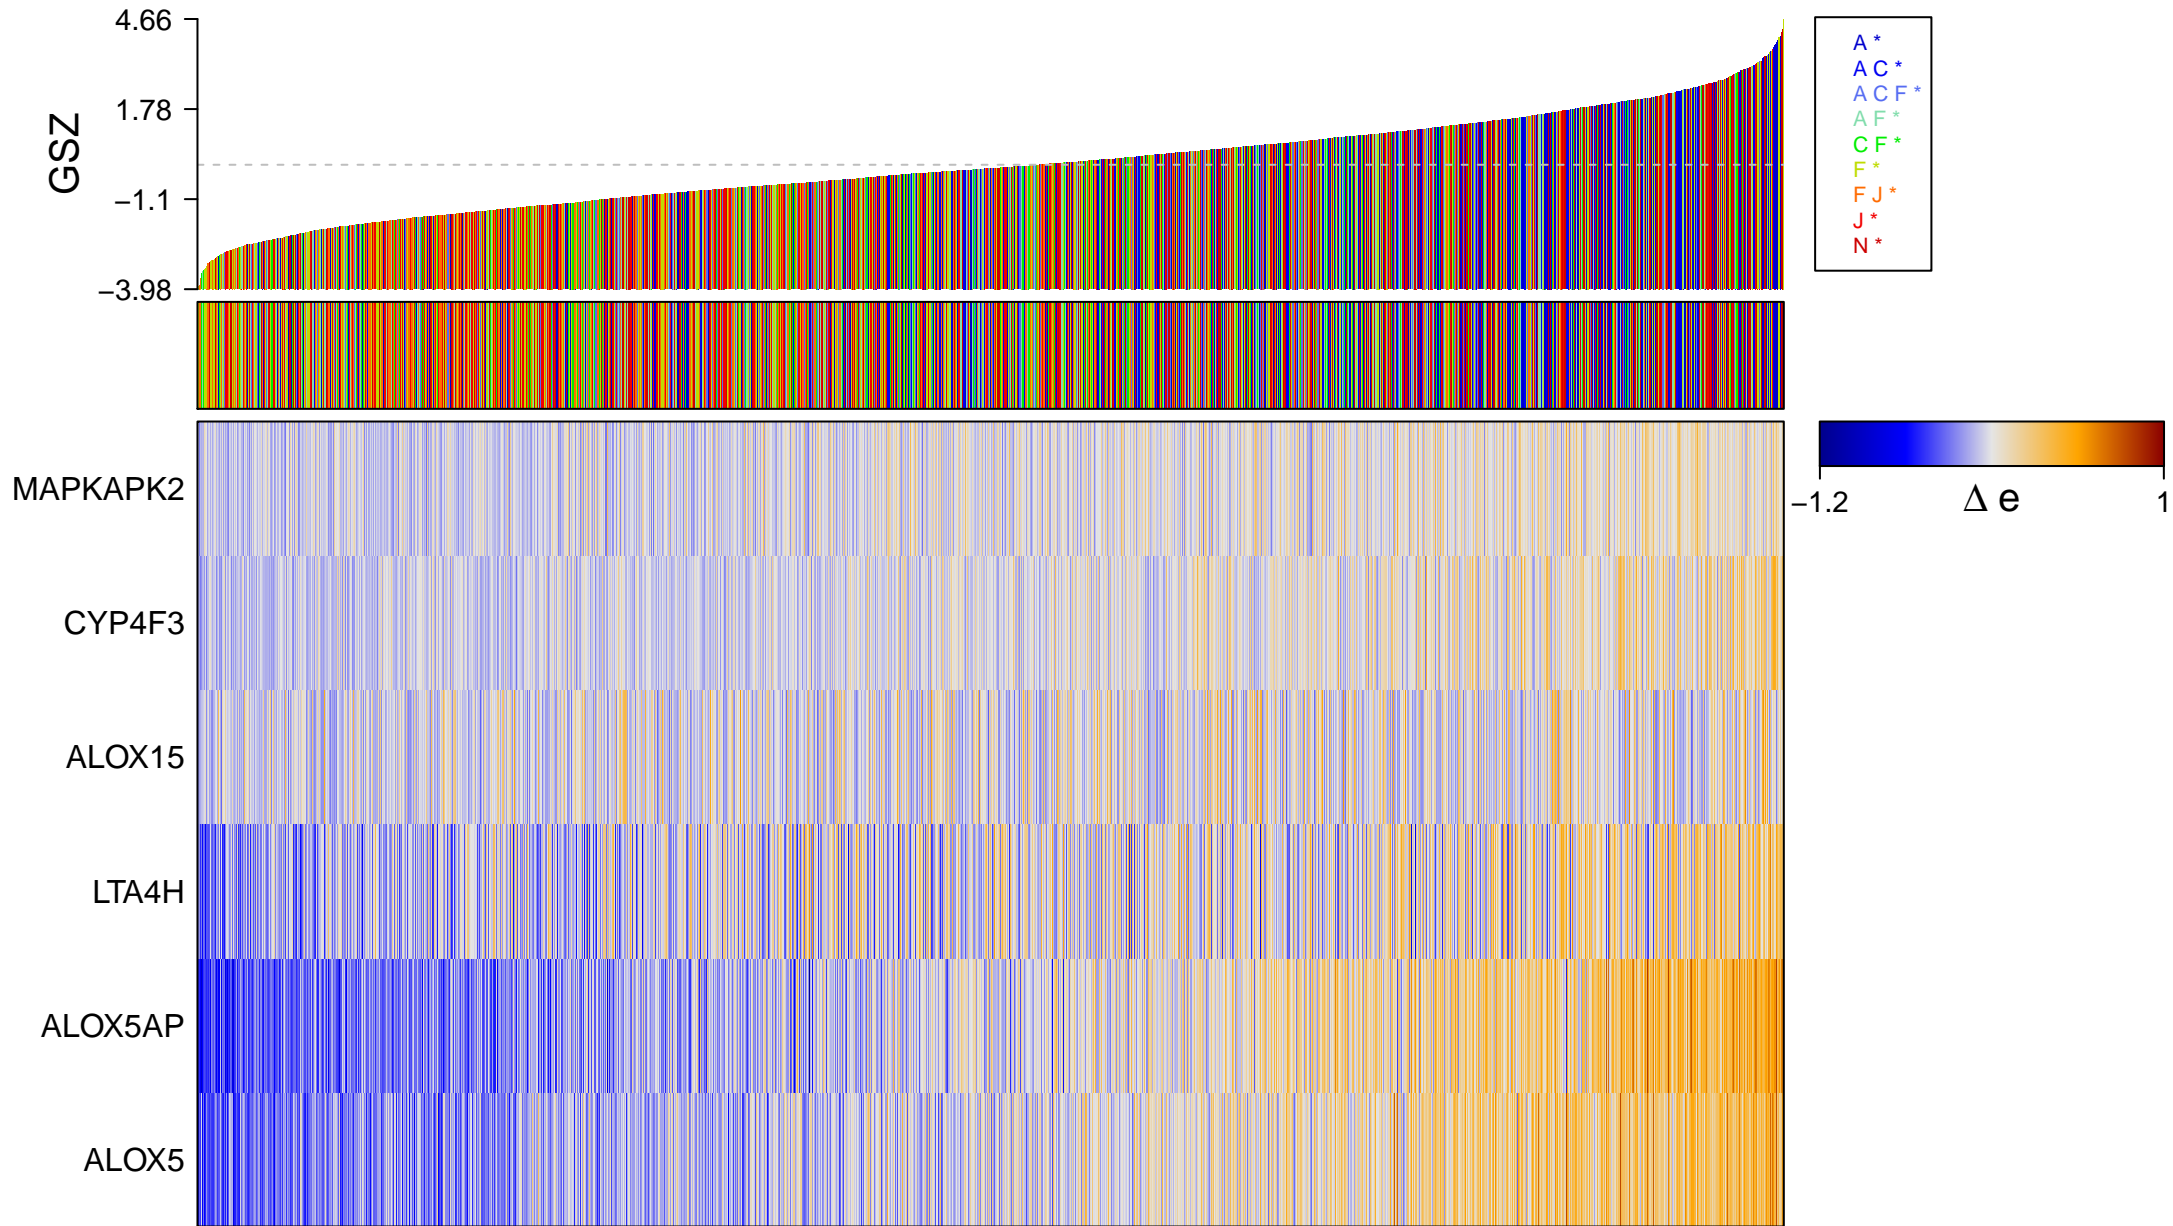

# leukotriene metabolic process