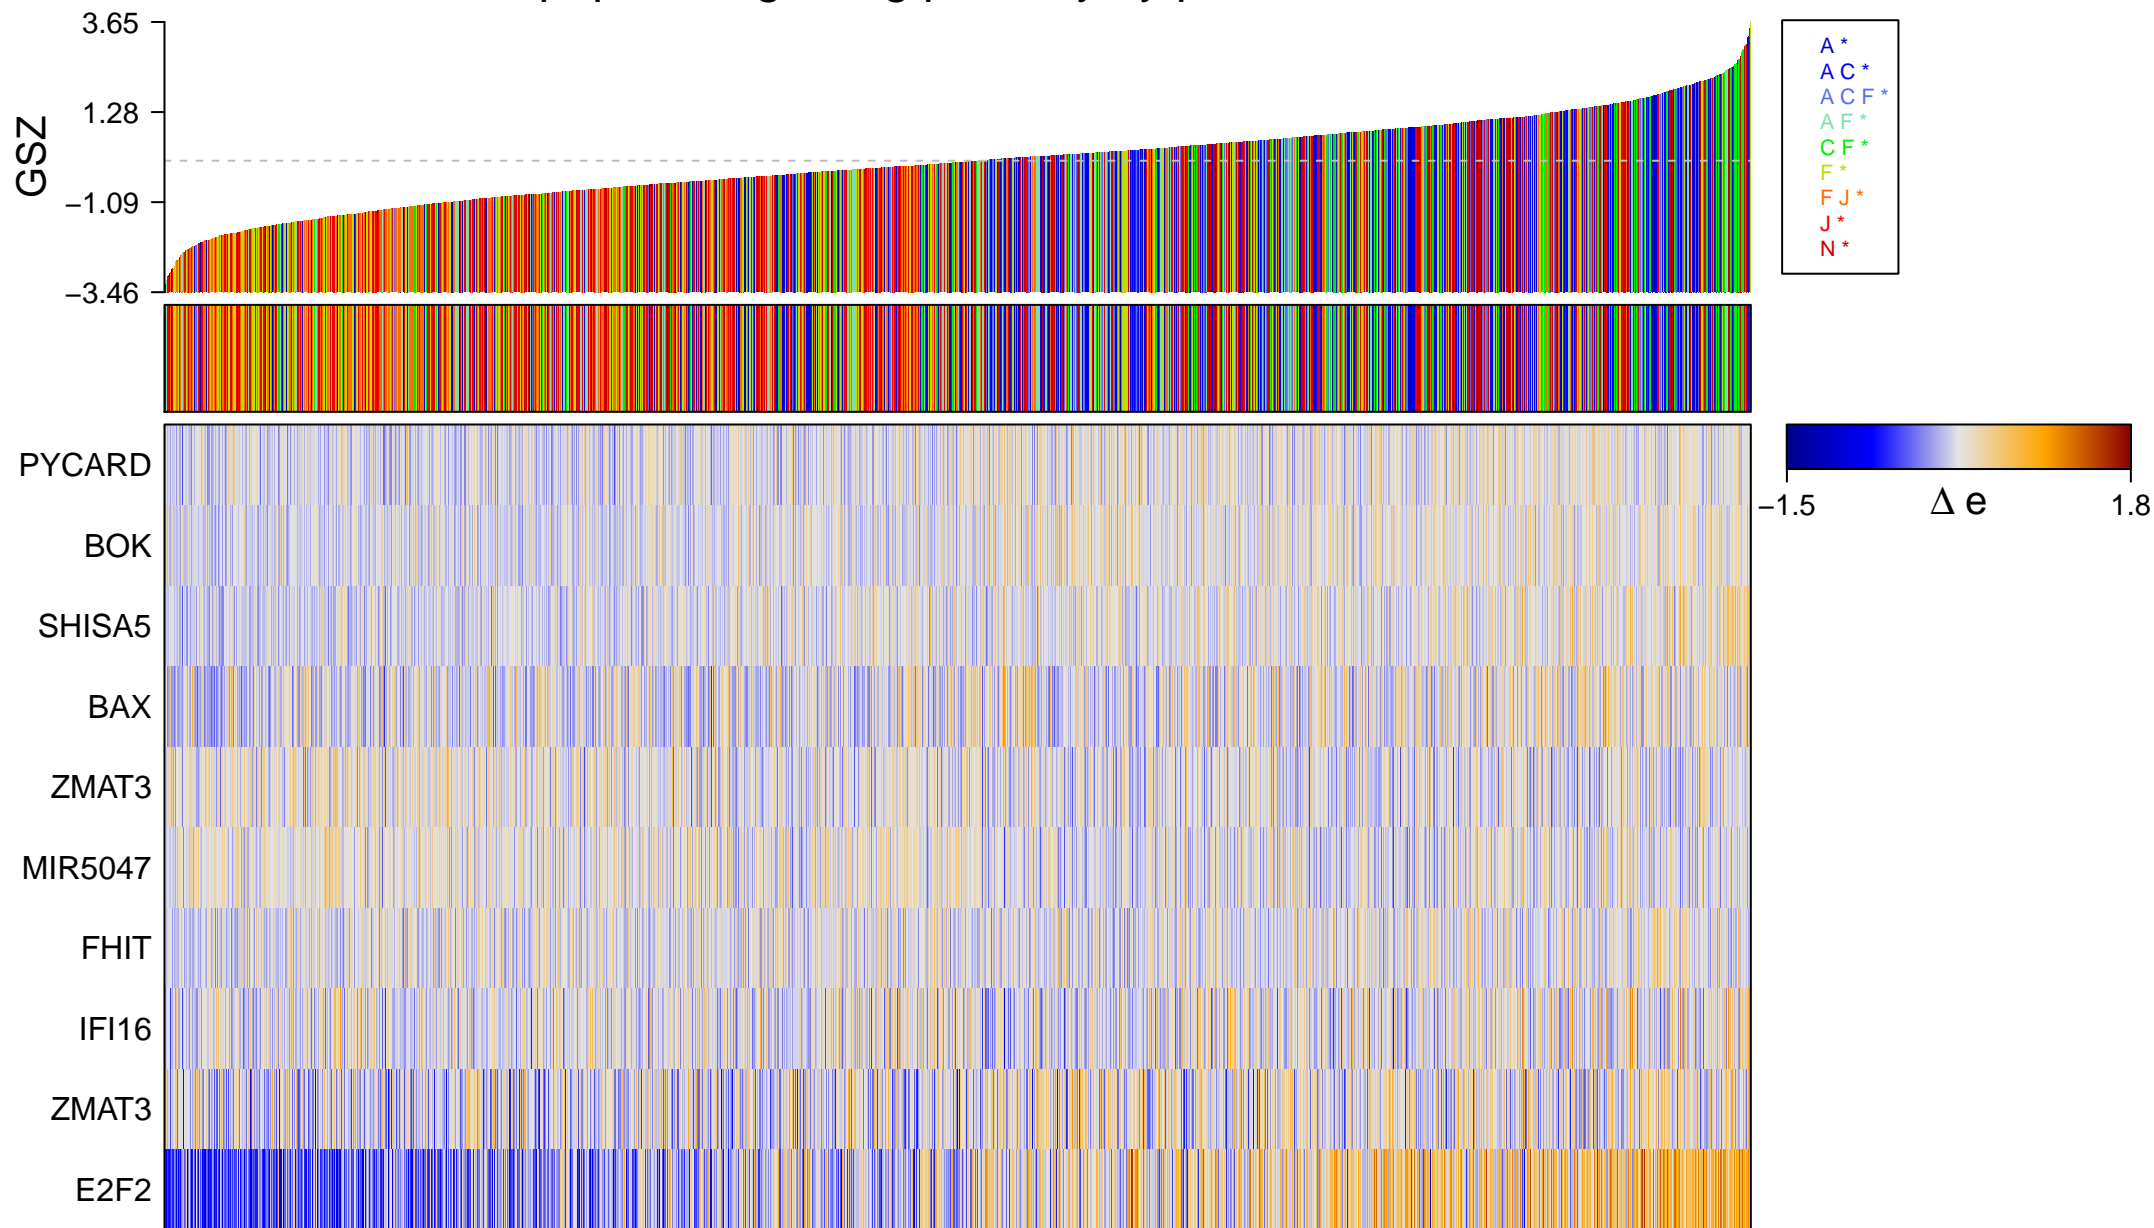

# intrinsic apoptotic signaling pathway by p53 class mediator

# intrinsic apoptotic signaling pathway by p53 class mediator

■ on  
■ -  
□ off