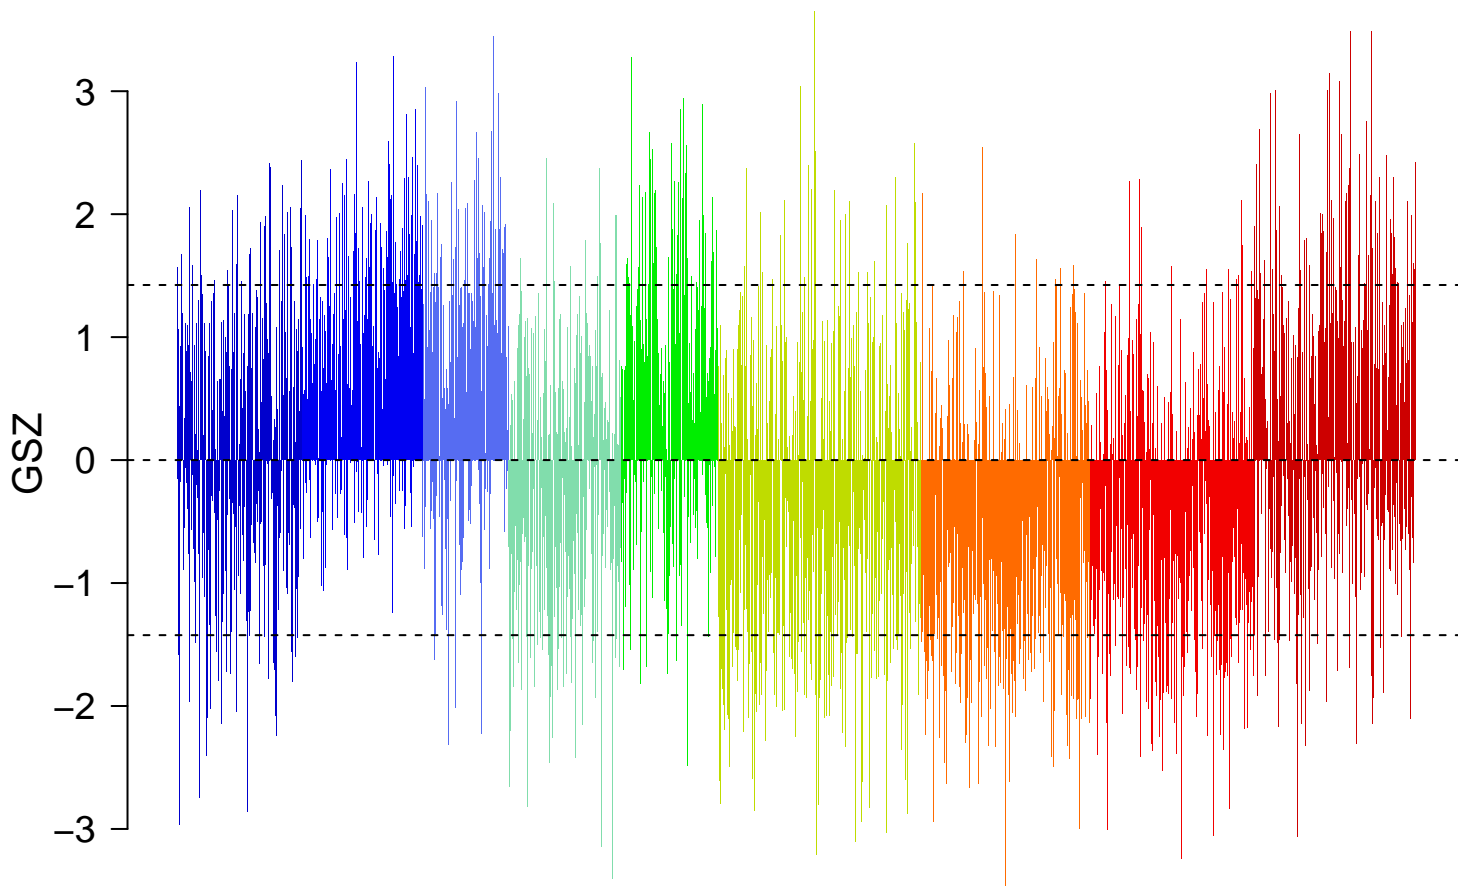

# intrinsic apoptotic signaling pathway by p53 class mediator

# intrinsic apoptotic signaling pathway by p53 class mediator

■ on  
■ -  
□ off